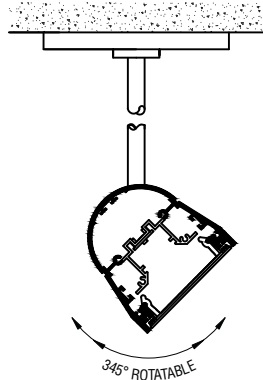

Accentra Wet Location IP66 Rated/IK10 Rated Series

Standard Fixture Lengths and Mounting Centers

Stem Mounting - 345° Rotatable

O.A. FIXTURE LENGTH	MOUNTING CENTERS
DIM 'A'	DIM 'B'
(Nom. 2' Lit) - 34"	32"
(Nom. 3' Lit) - 46"	44"
(Nom. 4' Lit) - 58"	56"
(Nom. 6' Lit) - 82"	80"
(Nom. 8' Lit) - 106"	104"

Surface-Ceiling Mounting and Surface-Wall Mounting - both 345° Rotatable

O.A. FIXTURE LENGTH	MOUNTING CENTERS
DIM 'A'	DIM 'B'
(Nom. 2' Lit) - 34"	32"
(Nom. 3' Lit) - 46"	44"
(Nom. 4' Lit) - 58"	56"
(Nom. 6' Lit) - 82"	80"
(Nom. 8' Lit) - 106"	104"

Extended Wall Mounting - 345° Rotatable

O.A. FIXTURE LENGTH	MOUNTING CENTERS
DIM 'A'	DIM 'B'
(Nom. 2' Lit) - 34"	32"
(Nom. 3' Lit) - 46"	44"
(Nom. 4' Lit) - 58"	56"
(Nom. 6' Lit) - 82"	80"
(Nom. 8' Lit) - 106"	104"

*Shown with Supplemental Cable Assembly -
Required for 12", 18", & 24" Bracket Assy's