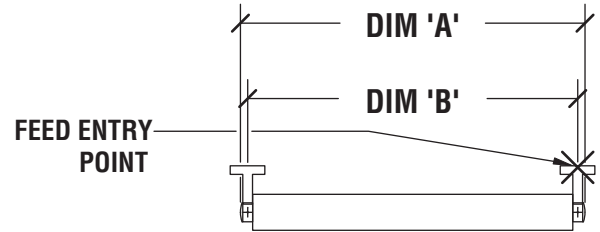

Accentra Wet Location IP66 Rated/IK10 Rated Series

Standard Fixture Lengths and Mounting Centers

Stem Mounting - 345° Rotatable

O.A. FIXTURE LENGTH	MOUNTING CENTERS
DIM 'A'	DIM 'B'
(Nom. 2' Lit) - 34"	32"
(Nom. 3' Lit) - 46"	44"
(Nom. 4' Lit) - 58"	56"
(Nom. 6' Lit) - 82"	80"
(Nom. 8' Lit) - 106"	104"

Surface-Ceiling Mounting and Surface-Wall Mounting - both 345° Rotatable

O.A. FIXTURE LENGTH	MOUNTING CENTERS
DIM 'A'	DIM 'B'
(Nom. 2' Lit) - 34"	32"
(Nom. 3' Lit) - 46"	44"
(Nom. 4' Lit) - 58"	56"
(Nom. 6' Lit) - 82"	80"
(Nom. 8' Lit) - 106"	104"