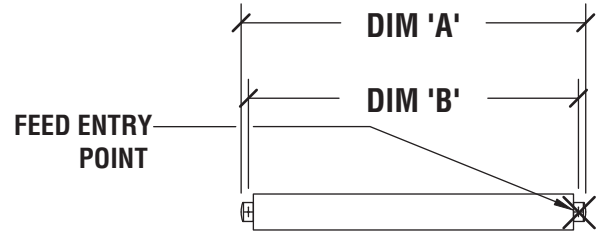

Accentra Wet Location IP66 Rated/IK10 Rated Series

Standard Fixture Lengths and Mounting Centers

Stem Mounting - 345° Rotatable

O.A. FIXTURE LENGTH	MOUNTING CENTERS
DIM 'A'	DIM 'B'
(Nom. 2' Lit) - 34"	32"
(Nom. 3' Lit) - 46"	44"
(Nom. 4' Lit) - 58"	56"
(Nom. 6' Lit) - 82"	80"
(Nom. 8' Lit) - 106"	104"

Surface-Ceiling Mounting and Surface-Wall Mounting - both 345° Rotatable

O.A. FIXTURE LENGTH	MOUNTING CENTERS
DIM 'A'	DIM 'B'
(Nom. 2' Lit) - 34"	32"
(Nom. 3' Lit) - 46"	44"
(Nom. 4' Lit) - 58"	56"
(Nom. 6' Lit) - 82"	80"
(Nom. 8' Lit) - 106"	104"