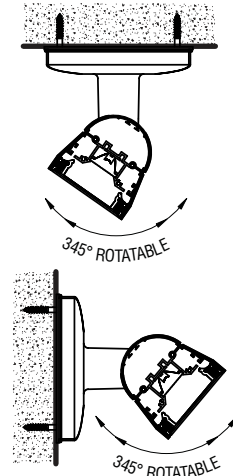

Accentra Wet Location IP66 Rated/IK10 Rated Series

Standard Fixture Lengths and Mounting Centers

Stem Mounting - 345° Rotatable

O.A. FIXTURE LENGTH	MOUNTING CENTERS
DIM 'A'	DIM 'B'
(Nom. 2' Lit) - 34"	32"
(Nom. 3' Lit) - 46"	44"
(Nom. 4' Lit) - 58"	56"
(Nom. 6' Lit) - 82"	80"
(Nom. 8' Lit) - 106"	104"

Surface-Ceiling Mounting and Surface-Wall Mounting - both 345° Rotatable

O.A. FIXTURE LENGTH	MOUNTING CENTERS
DIM 'A'	DIM 'B'
(Nom. 2' Lit) - 34"	32"
(Nom. 3' Lit) - 46"	44"
(Nom. 4' Lit) - 58"	56"
(Nom. 6' Lit) - 82"	80"
(Nom. 8' Lit) - 106"	104"

Extended Wall Mounting - 345° Rotatable

O.A. FIXTURE LENGTH	MOUNTING CENTERS
DIM 'A'	DIM 'B'
(Nom. 2' Lit) - 34"	32"
(Nom. 3' Lit) - 46"	44"
(Nom. 4' Lit) - 58"	56"
(Nom. 6' Lit) - 82"	80"
(Nom. 8' Lit) - 106"	104"

*Shown with Supplemental Cable Assembly -
Required for 12", 18", & 24" Bracket Assy's