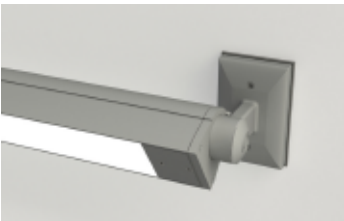

Accentra Wet Location IP66 Rated/IK10 Rated Series

Standard Fixture Lengths and Mounting Centers

Stem Mounting - 345° Rotatable

O.A. FIXTURE LENGTH	MOUNTING CENTERS
DIM 'A'	DIM 'B'
(Nom. 2' Lit) - 34"	32"
(Nom. 3' Lit) - 46"	44"
(Nom. 4' Lit) - 58"	56"
(Nom. 6' Lit) - 82"	80"
(Nom. 8' Lit) - 106"	104"

Surface-Ceiling Mounting and Surface-Wall Mounting - both 345° Rotatable

O.A. FIXTURE LENGTH	MOUNTING CENTERS
DIM 'A'	DIM 'B'
(Nom. 2' Lit) - 34"	32"
(Nom. 3' Lit) - 46"	44"
(Nom. 4' Lit) - 58"	56"
(Nom. 6' Lit) - 82"	80"
(Nom. 8' Lit) - 106"	104"