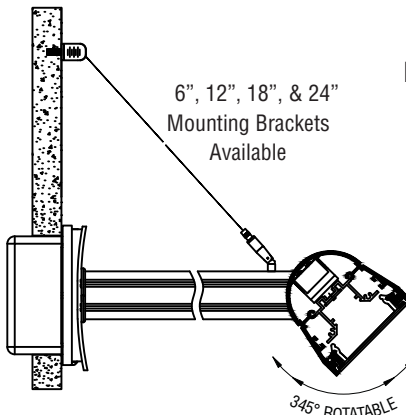

Accentra Wet Location IP66 Rated/IK10 Rated Series

Standard Fixture Lengths and Mounting Centers

Stem Mounting - 345° Rotatable

O.A. FIXTURE LENGTH	MOUNTING CENTERS
DIM 'A'	DIM 'B'
(Nom. 2' Lit) - 34"	32"
(Nom. 3' Lit) - 46"	44"
(Nom. 4' Lit) - 58"	56"
(Nom. 6' Lit) - 82"	80"
(Nom. 8' Lit) - 106"	104"

Surface-Ceiling Mounting and Surface-Wall Mounting - both 345° Rotatable

O.A. FIXTURE LENGTH	MOUNTING CENTERS
DIM 'A'	DIM 'B'
(Nom. 2' Lit) - 34"	32"
(Nom. 3' Lit) - 46"	44"
(Nom. 4' Lit) - 58"	56"
(Nom. 6' Lit) - 82"	80"
(Nom. 8' Lit) - 106"	104"

Extended Wall Mounting - 345° Rotatable

O.A. FIXTURE LENGTH	MOUNTING CENTERS
DIM 'A'	DIM 'B'
(Nom. 2' Lit) - 34"	32"
(Nom. 3' Lit) - 46"	44"
(Nom. 4' Lit) - 58"	56"
(Nom. 6' Lit) - 82"	80"
(Nom. 8' Lit) - 106"	104"

*Shown with Supplemental Cable Assembly -
Required for 12", 18", & 24" Bracket Assy's