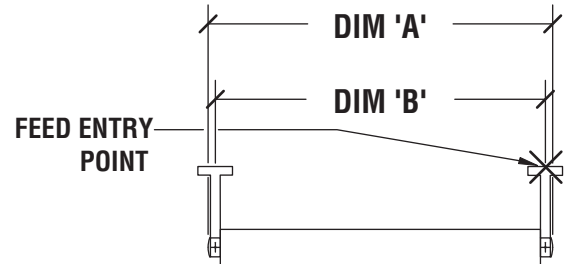

Extended Wall Mounting - 345° Rotatable

O.A. FIXTURE LENGTH	MOUNTING CENTERS
DIM 'A'	DIM 'B'
(Nom. 2' Lit) - 34"	32"
(Nom. 3' Lit) - 46"	44"
(Nom. 4' Lit) - 58"	56"
(Nom. 6' Lit) - 82"	80"
(Nom. 8' Lit) - 106"	104"

*Shown with Supplemental Cable Assembly -
Required for 12", 18", & 24" Bracket Assy's