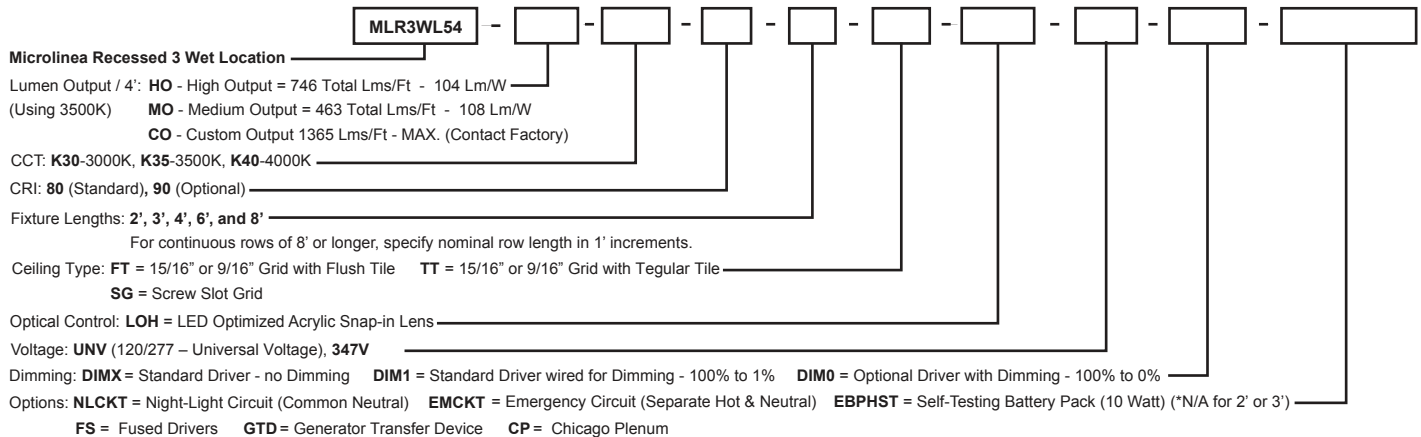

Sample Catalog Number: **MLR3WL54 - HO - K40 - 80 - 4 - FT - LOH - UNV - DIM1 - OPTIONS**