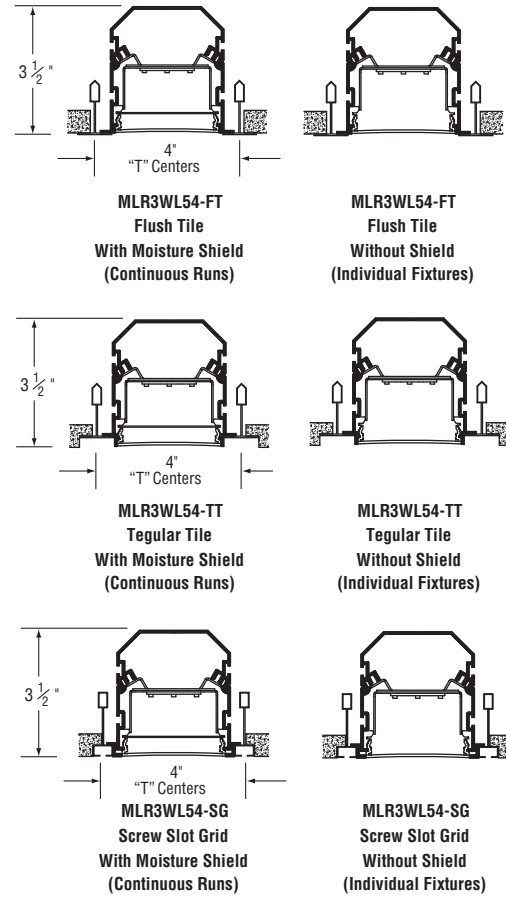

Moisture Shield

.030" thick clear polycarbonate (Required on continuous rows only.)

Reflector/Heat Sink

.040" thick die-formed aluminum finished with a high reflectance white enamel.

Circuitry

All fixtures are factory pre-wired for a single circuit. Provision for multiple switching/circuiting is optional.

MLR3WL54 Recessed Wet Location for Grid Ceilings

(*Covered Ceiling Only)

Sample Catalog Number: **MLR3WL54 - HO - K40 - 80 - 4 - FT - LOH - UNV - DIM1 - OPTIONS**

Recessed Wet Location - IP54

MLR3WL54-HO-K35-LOH