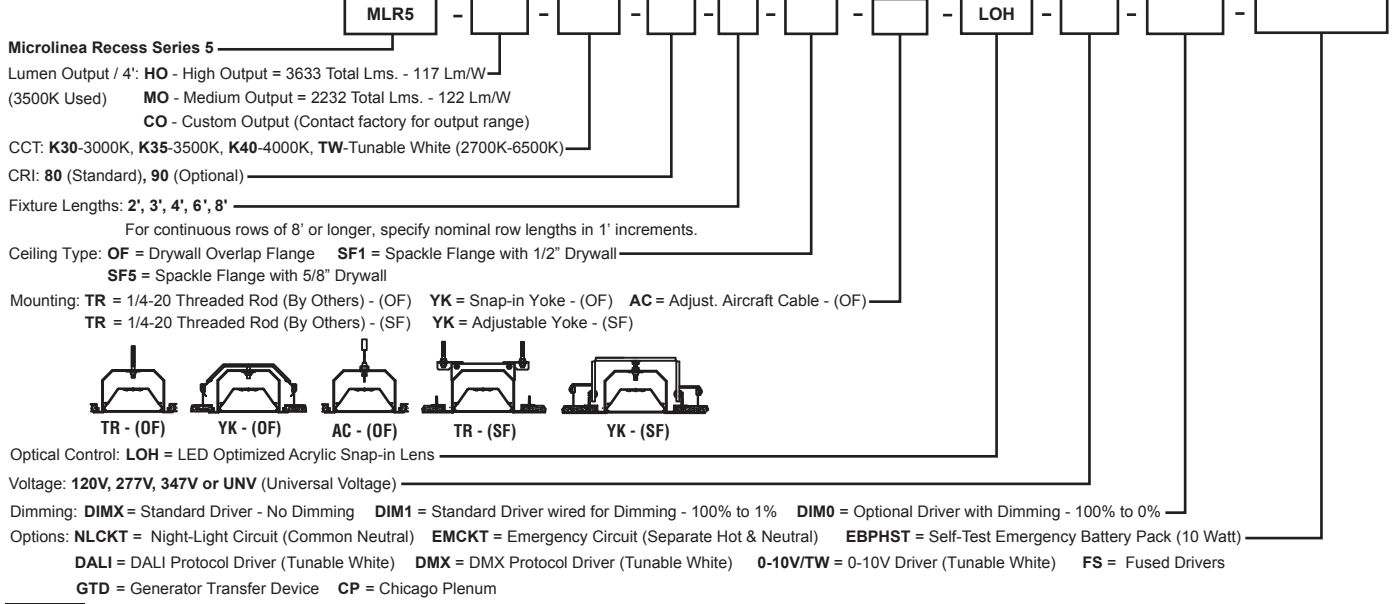

Driver (Standard)
Power supply is UL/CUL recognized, 0-10V dimming available 120-277 universal voltage. 347V is available.

Light Engine (Standard)
LED light source available standard for 3000K, 3500K and 4000K CCT, in high and medium light outputs, and 80 or 90 CRI. Standard outputs:

HO-High Output (DLC Listed)
*3633 Total Delivered Lms. at 31 System Watts

MO-Medium Output (DLC Listed)
*2232 Total Delivered Lms. at 18 System Watts
(*All values per 4' using 3500K LED modules)

Driver (Tunable White)
EldoLED power supply is UL recognized, DALI, 0-10V or DMX available, 120-277 universal voltage.

Light Engine (Tunable White)
Tunable White LED light source available for 2700K thru 6500K CCT, and 80 or 90 CRI. Contact factory for available outputs.

Due to continued advancement in LED technology, lumen performance is subject to change. Please visit our website for the most up-to-date information.

Sample Catalog Number: **MLR5 - HO - K40 - 80 - 4 - OF - YK - LOH - 120 - DIM1 - OPTIONS**