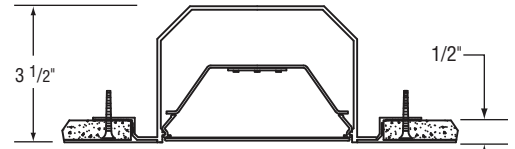

Microlinea™ Recessed Series 5 - with Flush Lens

(4 7/8" Luminous Aperture)

Catalog Number	Type
Project Name	

1/2" or 5/8" Thick Drywall Ceilings

MLR5-HO-OF
MLR5-MO-OF
Drywall Overlap Flange

MLR5-HO-SF1
MLR5-MO-SF1
Drywall Spackle Flange

MLR5-HO-SF5
MLR5-MO-SF5
Drywall Spackle Flange

S P E C I F I C A T I O N S

Housing
Three piece extruded aluminum available in single sections up to 8' long in 1' increments. Standard flange finish is satin white.