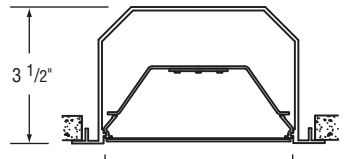

Microlinea™ Recessed Series 5 - with Flush Lens

(4 7/8" Luminous Aperture)

Catalog Number	Type
Project Name	

1/2" or 5/8" Thick Drywall Ceilings

MLR5-HO-OF
MLR5-MO-OF
Drywall Overlap Flange

MLR5-HO-SF1
MLR5-MO-SF1
Drywall Spackle Flange