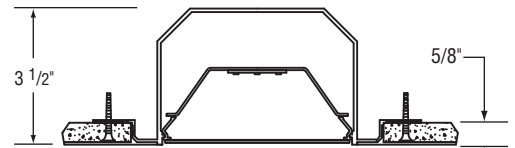

Microlinea™ Recessed Series 5 - with Flush Lens

(4 7/8" Luminous Aperture)

Catalog Number	Type
Project Name	

1/2" or 5/8" Thick Drywall Ceilings

MLR5-HO-OF
MLR5-MO-OF
Drywall Overlap Flange

MLR5-HO-SF1
MLR5-MO-SF1
Drywall Spackle Flange

MLR5-HO-SF5
MLR5-MO-SF5
Drywall Spackle Flange

S P E C I F I C A T I O N S

Housing
Three piece extruded aluminum available in single sections up to 8' long in 1' increments. Standard flange finish is satin white.