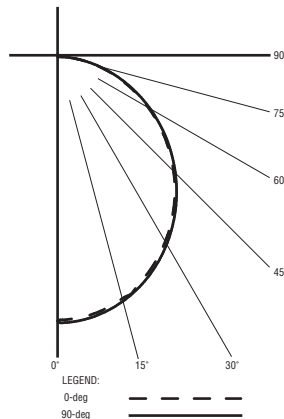

Total Luminaire Efficacy = 116.9 Lm/W

0% Up 100% Down

Color Rendering Index (CRI) = 82

ZONAL LUMEN SUMMARY

Zone	Lumens	%Fixture
0- 40	1644	45.3
0- 60	2856	78.6
0- 90	3633	100.0
90- 180	0	0.0
0- 180	3633	100.0