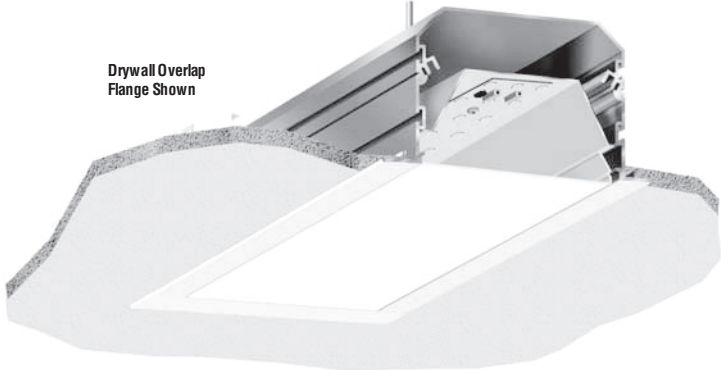

Microlinea™ Recessed Series 5 - with Flush Lens

(4 7/8" Luminous Aperture)

Catalog Number	Type
Project Name	

1/2" or 5/8" Thick Drywall Ceilings

MLR5-HO-OF
MLR5-MO-OF
Drywall Overlap Flange

MLR5-HO-SF1
MLR5-MO-SF1
Drywall Spackle Flange

MLR5-HO-SF5
MLR5-MO-SF5
Drywall Spackle Flange

S P E C I F I C A T I O N S

Housing
Three piece extruded aluminum available in single sections up to 8' long in 1' increments. Standard flange finish is satin white.