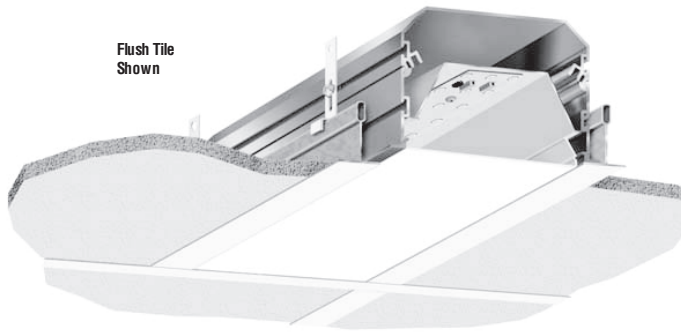

Microlinea™ Recessed Series 5 - with Flush Lens

(4 7/8" Luminous Aperture)

Catalog Number	Type
Project Name	

S P E C I F I C A T I O N S

Housing

Three piece extruded aluminum available in single sections up to 8' long in 1' increments. Standard flange finish is satin white.

Optical Control

(LOH) LED optimized high transmittance acrylic snap-in lens.

Reflector/Heat Sink

.040" thick die-formed aluminum finished with a high reflectance white enamel.

Circuitry

All fixtures are factory pre-wired for a single circuit. Provision for multiple switching/circuiting is optional.

Wiring

All fixtures intended for continuous rows are provided with factory installed quick-connect wiring.

Integral Controls

Contact factory for daylight and/or occupancy sensor controls.

Certification

Fixtures are ETL listed for use in 'Dry or Damp Applications'. Conforms to UL Standard #1598 and to CAN/CSA #C22.2No.250.0.

Driver (Standard)

Power supply is UL/CUL recognized, 0-10V dimming available 120-277 universal voltage. 347V is available.

Light Engine (Standard)

LED light source available standard for 3000K, 3500K and 4000K CCT, in high and medium light outputs, and 80 or 90 CRI. Standard outputs:

HO-High Output (DLC Listed)

*3633 Total Delivered Lms. at 31 System Watts

MO-Medium Output (DLC Listed)

*2232 Total Delivered Lms. at 18 System Watts

(*All values per 4' using 3500K LED modules)

Driver (Tunable White)

EldoLED power supply is UL recognized, DALI, 0-10V or DMX available, 120-277 universal voltage.

Light Engine (Tunable White)

Tunable White LED light source available for 2700K thru 6500K CCT, and 80 or 90 CRI. Contact factory for available outputs.

Due to continued advancement in LED technology, lumen performance is subject to change. Please visit our website for the most up-to-date information.