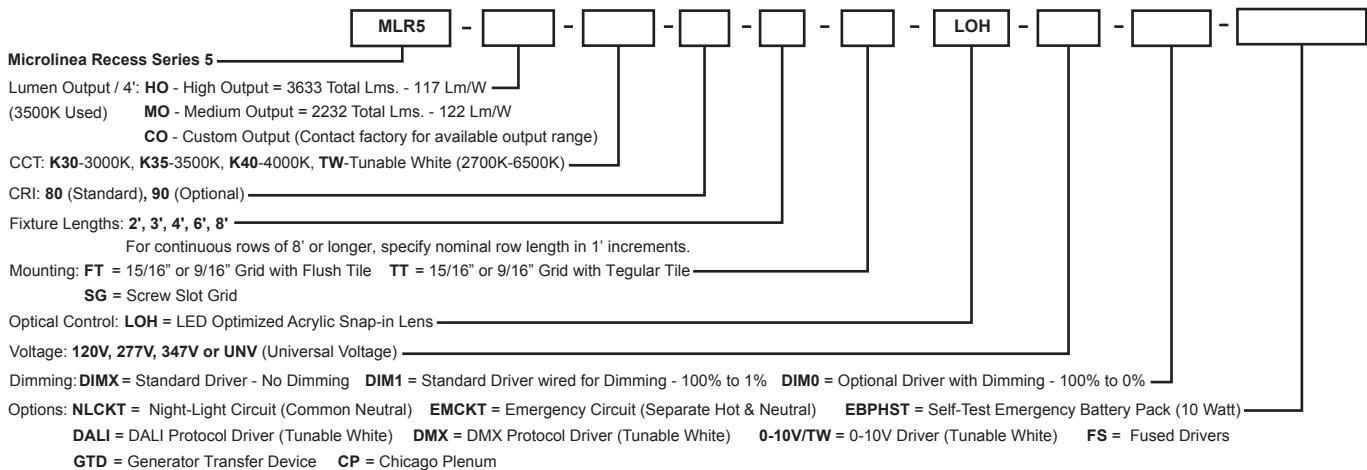

Sample Catalog Number: **MLR5 - HO - K40 - 80 - 4 - FT - LOH - 120 - DIM1 - OPTIONS**