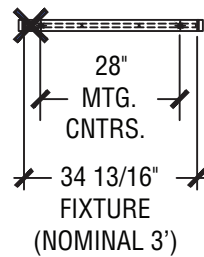

Standard Fixture Lengths & Mounting Centers

QuadraCel - Recessed, Suspended & Wall Mount

RECESSED - GRID CEILINGS

RECESSED - DRYWALL CEILINGS

FIXTURES MAY BE CONFIGURED INTO CONTINUOUS ROWS OF ANY LENGTH.