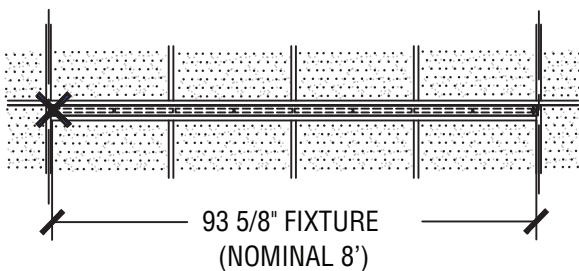

Standard Fixture Lengths & Mounting Centers

QuadraCel - Recessed, Suspended & Wall Mount

RECESSED - GRID CEILINGS

RECESSED - DRYWALL CEILINGS

FIXTURES MAY BE CONFIGURED INTO CONTINUOUS ROWS OF ANY LENGTH.