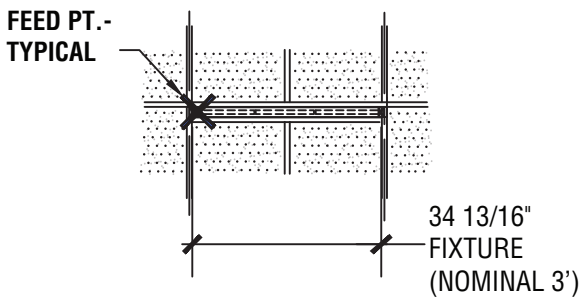

Standard Fixture Lengths & Mounting Centers

QuadraCel - Recessed, Suspended & Wall Mount

RECESSED - GRID CEILINGS

RECESSED - DRYWALL CEILINGS

FIXTURES MAY BE CONFIGURED INTO CONTINUOUS ROWS OF ANY LENGTH.