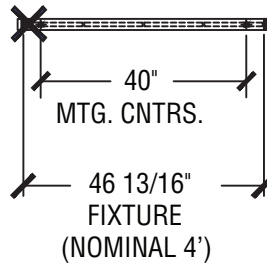

Standard Fixture Lengths & Mounting Centers

QuadraCel - Recessed, Suspended & Wall Mount

RECESSED - GRID CEILINGS

RECESSED - DRYWALL CEILINGS

FIXTURES MAY BE CONFIGURED INTO CONTINUOUS ROWS OF ANY LENGTH.