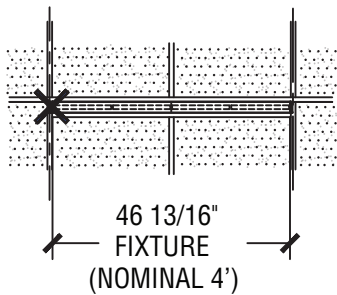

Standard Fixture Lengths & Mounting Centers

QuadraCel - Recessed, Suspended & Wall Mount

RECESSED - GRID CEILINGS

RECESSED - DRYWALL CEILINGS

FIXTURES MAY BE CONFIGURED INTO CONTINUOUS ROWS OF ANY LENGTH.