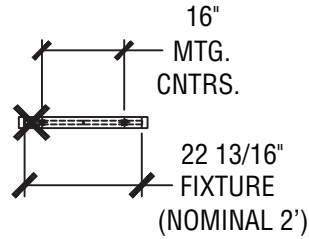

Standard Fixture Lengths & Mounting Centers

QuadraCel - Recessed, Suspended & Wall Mount

RECESSED - GRID CEILINGS

RECESSED - DRYWALL CEILINGS

FIXTURES MAY BE CONFIGURED INTO CONTINUOUS ROWS OF ANY LENGTH.