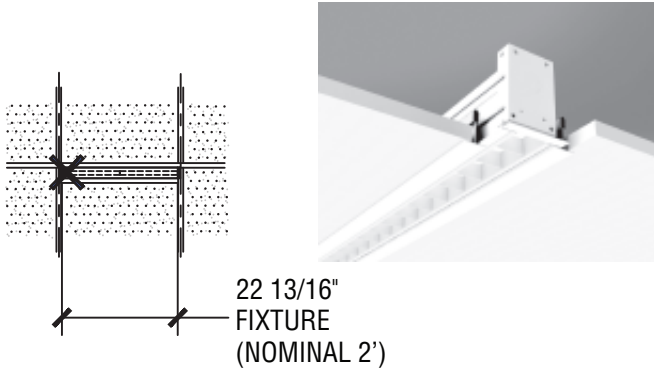

Standard Fixture Lengths & Mounting Centers

QuadraCel - Recessed, Suspended & Wall Mount

RECESSED - GRID CEILINGS

RECESSED - DRYWALL CEILINGS

FIXTURES MAY BE CONFIGURED INTO CONTINUOUS ROWS OF ANY LENGTH.