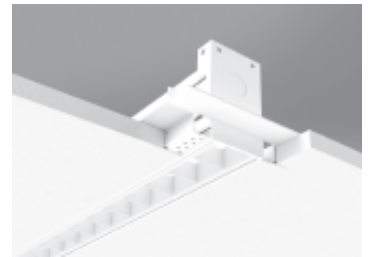

Standard Fixture Lengths & Mounting Centers

QuadraCel - Recessed, Suspended & Wall Mount

RECESSED - GRID CEILINGS

RECESSED - DRYWALL CEILINGS

FIXTURES MAY BE CONFIGURED INTO CONTINUOUS ROWS OF ANY LENGTH.