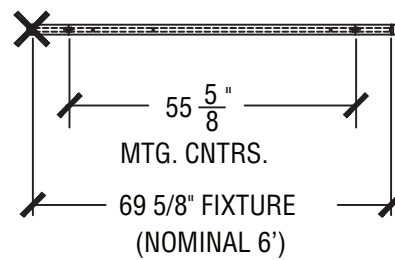

Standard Fixture Lengths & Mounting Centers

QuadraCel - Recessed, Suspended & Wall Mount

RECESSED - GRID CEILINGS

RECESSED - DRYWALL CEILINGS

FIXTURES MAY BE CONFIGURED INTO CONTINUOUS ROWS OF ANY LENGTH.