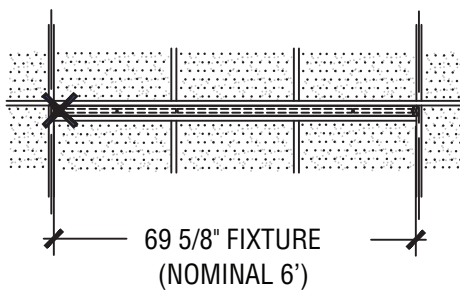

Standard Fixture Lengths & Mounting Centers

QuadraCel - Recessed, Suspended & Wall Mount

RECESSED - GRID CEILINGS

RECESSED - DRYWALL CEILINGS

FIXTURES MAY BE CONFIGURED INTO CONTINUOUS ROWS OF ANY LENGTH.