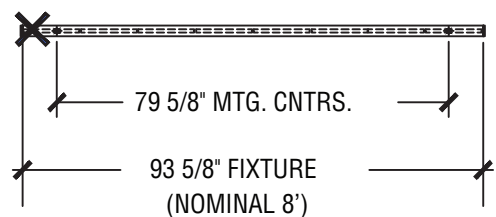

Standard Fixture Lengths & Mounting Centers

QuadraCel - Recessed, Suspended & Wall Mount

RECESSED - GRID CEILINGS

RECESSED - DRYWALL CEILINGS

FIXTURES MAY BE CONFIGURED INTO CONTINUOUS ROWS OF ANY LENGTH.