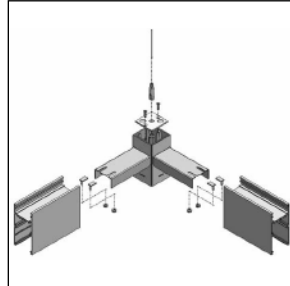

S P E C I F I C A T I O N S

2-Way Unlit Connector Box -
Direct & Indirect/Direct Fixtures

QuadraCel Series:

Dimensions: **Direct only:** 2 1/4" Wide x 2 1/4" High
Indirect/Direct: 2 1/4" Wide x 4 1/2" High

Construction: Direct Fixtures: 2 1/4" high one-piece .070" thick extruded aluminum with removeable cover plate for easy access.
Indirect/Direct Fixtures: 4 1/2" high one-piece .070" thick extruded aluminum with removeable cover plate for easy access.

Finish: Standard and premium finishes are baked powder coat electrostatically applied - (2.0 mil. minimum thickness) to assure aesthetics and durability.

3-Way Unlit Connector Box -
Direct & Indirect/Direct Fixtures