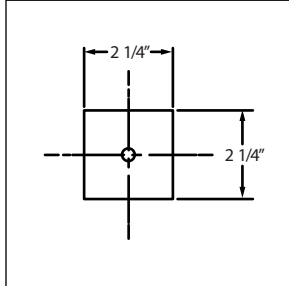

S P E C I F I C A T I O N S

2-Way Unlit Connector Box -
Direct & Indirect/Direct Fixtures

QuadraCel Series:

Dimensions: **Direct only:** 2 1/4" Wide x 2 1/4" High
Indirect/Direct: 2 1/4" Wide x 4 1/2" High

Construction: Direct Fixtures: 2 1/4" high one-piece .070" thick extruded aluminum with removeable cover plate for easy access.
Indirect/Direct Fixtures: 4 1/2" high one-piece .070" thick extruded aluminum with removeable cover plate for easy access.

DIRECT

INDIRECT/DIRECT

DIRECT FIXTURES

| NOM. FIXTURE LENGTH | O.A. FIXTURE LENGTH | |
|---------------------|---------------------|------------|
| | DIM 'A' | DIM 'B' |
| 24" | 24 13/16" | 22 1/16" |
| 36" | 36 13/16" | 34 1/16" |
| 48" | 48 13/16" | 46 1/16" |
| 72" | 71 5/8" | 68 7/8" |
| 96" | 95 5/8" | 92 7/8" |
| 144" | 142 7/16" | 139 11/16" |

Wall Mounting

DIRECT

INDIRECT/DIRECT

| NOM. FIXTURE LENGTH | O.A. FIXTURE LENGTH | | MOUNTING CENTERS | |
|---------------------|---------------------|-----------|------------------|----------|
| | DIM 'A' | DIM 'B' | DIM 'B' | DIM 'C' |
| 24" | 24 13/16" | 11 13/32" | ----- | ----- |
| 36" | 36 13/16" | 22 13/16" | ----- | ----- |
| 48" | 48 13/16" | 34 13/16" | ----- | ----- |
| 72" | 71 5/8" | 57 5/8" | ----- | ----- |
| 96" | 95 5/8" | 81 5/8" | ----- | ----- |
| 144" | 142 7/16" | ----- | ----- | 64 7/32" |