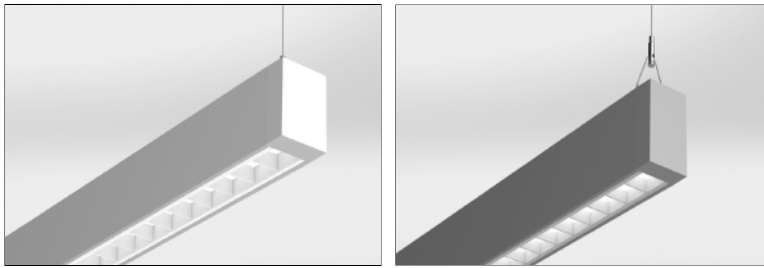

Construction: Direct Fixtures: 2 1/4" high one-piece .070" thick extruded aluminum with removeable cover plate for easy access.
Indirect/Direct Fixtures: 4 1/2" high one-piece .070" thick extruded aluminum with removeable cover plate for easy access.

Finish: Standard and premium finishes are baked powder coat electrostatically applied - (2.0 mil. minimum thickness) to assure aesthetics and durability.

3-Way Unlit Connector Box -
Direct & Indirect/Direct Fixtures

4-Way Unlit Connector Box -
Direct & Indirect/Direct Fixtures

H O W T O O R D E R

Sample Catalog Number: **QS2 - D - L90 - CN - F01M**

QuadraCel Series

Standard Fixture Lengths and Mounting Centers

Suspended - Cable Mounting