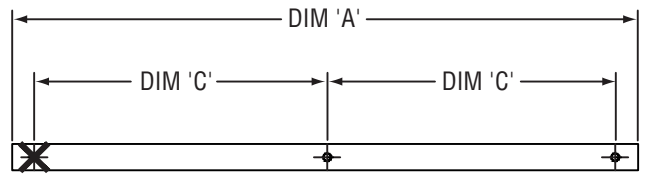

Ceiling Mounting

NOM. FIXTURE LENGTH	O.A. FIXTURE LENGTH		MOUNTING CENTERS	
	DIM 'A'	DIM 'B'	DIM 'B'	DIM 'C'
24"	24 13/16"	17 13/16"	-----	-----
36"	36 13/16"	18 13/16"	-----	-----
48"	48 13/16"	30 13/16"	-----	-----
72"	71 5/8"	53 5/8"	-----	-----
96"	95 5/8"	77 5/8"	-----	-----
144"	142 7/16"	-----	-----	62 7/32"