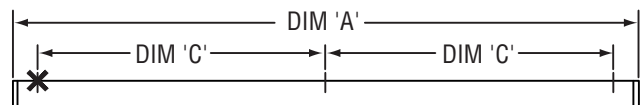

INDIRECT/DIRECT FIXTURES

| NOM. FIXTURE LENGTH | O.A. FIXTURE LENGTH | |
|---------------------|---------------------|-----------|
| | DIM 'A' | DIM 'B' |
| 24" | 24 13/16" | 21 9/16" |
| 36" | 36 13/16" | 33 9/16" |
| 48" | 48 13/16" | 45 9/16" |
| 72" | 71 5/8" | 68 3/8" |
| 96" | 95 5/8" | 92 3/8" |
| 144" | 142 7/16" | 139 3/16" |

Ceiling Mounting

| NOM. FIXTURE LENGTH | O.A. FIXTURE LENGTH | | MOUNTING CENTERS | |
|---------------------|---------------------|-----------|------------------|----------|
| | DIM 'A' | DIM 'B' | DIM 'B' | DIM 'C' |
| 24" | 24 13/16" | 17 13/16" | ----- | ----- |
| 36" | 36 13/16" | 18 13/16" | ----- | ----- |
| 48" | 48 13/16" | 30 13/16" | ----- | ----- |
| 72" | 71 5/8" | 53 5/8" | ----- | ----- |
| 96" | 95 5/8" | 77 5/8" | ----- | ----- |
| 144" | 142 7/16" | ----- | ----- | 62 7/32" |

Wall Mounting

DIRECT

INDIRECT/DIRECT

| NOM. FIXTURE LENGTH | O.A. FIXTURE LENGTH | | MOUNTING CENTERS | |
|---------------------|---------------------|-----------|------------------|----------|
| | DIM 'A' | DIM 'B' | DIM 'B' | DIM 'C' |
| 24" | 24 13/16" | 11 13/32" | ----- | ----- |
| 36" | 36 13/16" | 22 13/16" | ----- | ----- |
| 48" | 48 13/16" | 34 13/16" | ----- | ----- |
| 72" | 71 5/8" | 57 5/8" | ----- | ----- |
| 96" | 95 5/8" | 81 5/8" | ----- | ----- |
| 144" | 142 7/16" | ----- | ----- | 64 7/32" |