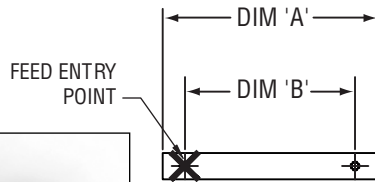

Ceiling Mounting

NOM. FIXTURE LENGTH	O.A. FIXTURE LENGTH		MOUNTING CENTERS	
	DIM 'A'	DIM 'B'	DIM 'B'	DIM 'C'
24"	24 13/16"	17 13/16"	-----	-----
36"	36 13/16"	18 13/16"	-----	-----
48"	48 13/16"	30 13/16"	-----	-----
72"	71 5/8"	53 5/8"	-----	-----
96"	95 5/8"	77 5/8"	-----	-----
144"	142 7/16"	-----	-----	62 7/32"