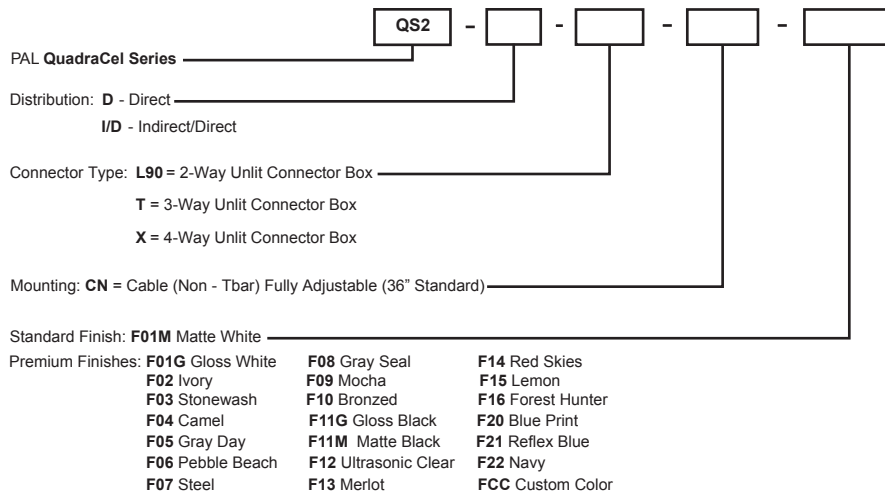

Construction: Direct Fixtures: 2 1/4" high one-piece .070" thick extruded aluminum with removeable cover plate for easy access.
Indirect/Direct Fixtures: 4 1/2" high one-piece .070" thick extruded aluminum with removeable cover plate for easy access.

Finish: Standard and premium finishes are baked powder coat electrostatically applied - (2.0 mil. minimum thickness) to assure aesthetics and durability.

3-Way Unlit Connector Box -
Direct & Indirect/Direct Fixtures

4-Way Unlit Connector Box -
Direct & Indirect/Direct Fixtures

H O W T O O R D E R

Sample Catalog Number: **QS2 - D - L90 - CN - F01M**

QuadraCel Series

Standard Fixture Lengths and Mounting Centers

Suspended - Cable Mounting