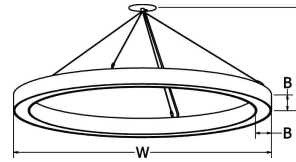

CENTRIC

Interior Pendant

9777 Reavis Park Drive
St. Louis, MO 63123
800.331.2425 or 314.631.6000

sales@glighting.com www.glighting.com

GENERAL SPECIFICATION

- LED: High efficiency 90CRI mid-power LEDs. Universal voltage.
- Uplight: Optional uplight is wired on a second circuit.
- Lower Output: Lamping code ending with LO features lower lumen output.
- LED Driver: Must be mounted within 25ft from fixture body.
- Finish: Highly durable oven cured no VOC premium powder coat.
- Canopy: Matches fixture finish.
- Cable Hanger: Standard 150" cable and white cord for on-site adjustability.
- Modifications: Consult factory for modified fixture sizes and lumen packages.
- Surge Protection: External surge protector provided as standard.
- LED Dimming: Standard 1% 0-10V dimming. TRIAC, DALI, and DMX available upon request.