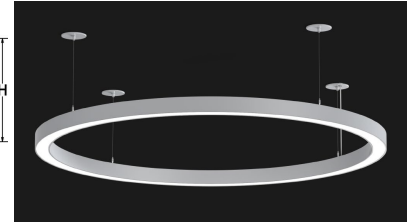

CENTRIC

Interior Pendant

9777 Reavis Park Drive
St. Louis, MO 63123
800.331.2425 or 314.631.6000

sales@glighting.com www.glighting.com

GENERAL SPECIFICATION

- LED: High efficiency 90CRI mid-power LEDs. Universal voltage.
- Uplight: Optional uplight is wired on a second circuit.
- Lower Output: Lamping code ending with LO features lower lumen output.
- LED Driver: Must be mounted within 25ft from fixture body.
- Finish: Highly durable oven cured no VOC premium powder coat.
- Canopy: Matches fixture finish.
- Cable Hanger: Standard 150" cable and white cord for on-site adjustability.
- Modifications: Consult factory for modified fixture sizes and lumen packages.
- Surge Protection: External surge protector provided as standard.
- LED Dimming: Standard 1% 0-10V dimming. TRIAC, DALI, and DMX available upon request.