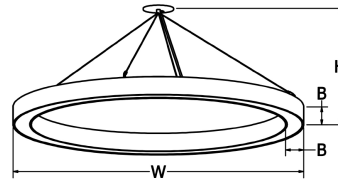

CENTRIC - Acoustic

Interior Pendant

9777 Reavis Park Drive

St. Louis, MO 63123

800.331.2425 or 314.631.6000

sales@glighting.com www.glighting.com

GENERAL SPECIFICATION

Acoustic Panel: 1/2" center acoustic panel reduces noise level in environment.

LED: High efficiency 90CRI mid-power LEDs. Universal voltage.

Uplight: Optional uplight is wired on a second circuit.

Lower Output: Lamping code ending with LO features lower lumen output.

LED Driver: Must be mounted within 25ft from fixture body.

Finish: Highly durable oven cured no VOC premium powder coat.

Canopy: Matches fixture finish.

Cable Hanger: Standard 150" cable and white cord for on-site adjustability.

Modifications: Consult factory for modified fixture sizes and lumen packages.

Surge Protection: External surge protector provided as standard.

LED Dimming: Standard 1% 0-10V dimming. TRIAC, DALI, and DMX available upon request.

SAMPLE CATALOG NUMBER:						
GL-2317-		B-	B-	BLK-	ABLK-	1- A
MODEL NO.	LAMPING		FINISH	ACOUSTIC	HANGER	OPTIONS
GL-2315 7lbs W 24" 3.2kg B 3" x 3" H 11"-145"	Down: A. LED30 B. LED35 C. LED40 D. LED30LO E. LED35LO F. LED40LO	Up: A. LED30 B. LED35 C. LED40 D. LED30LO E. LED35LO F. LED40LO G. NONE	Standard: Powder Coat BLK-Black BL-Blue GR-Gray LG-Light Gray BE-Beige PAB-Antique Brass PA-Painted Aluminum PTC-Painted Copper WH-White DBZ-Dark Bronze NSN-New Satin Nickel BRN-Brown RD-Red CH-Champagne RG-Reed Green SG-Sungold GM-Gun Metal POR-Oil Rubbed Bronze PG-Pine Green DO-Deep Orange PV-Purple Violet NB-Navy Blue Textured Powder TLV-Light Verdigris TWH-Textured White TBL-Textured Black TS-Textured Silver TBN-Terra Brown TBZ-Textured Bronze Premium: SA-Satin Aluminum	Standard: Acoustic ABLK-Black ABL-Blue AGR-Gray ALG-Light Gray ARD-Red Seamless Acoustic in 24" thru 48" sizes. Seam in 60" & 72".	1. Cable - Standard Drivers mounted remotely. See Centric Hanger Guide for more information. 2. Oversized Drivers mounted inside oversized canopy. See Centric Hanger Guide for more information. 3. Vertical Remote Canopy Drivers mounted remotely. See Centric Hanger Guide for more information. 4. Vertical Integral Canopy Drivers mounted inside 12.5" oversized canopy. See Centric Hanger Guide for more information. Hanger options 1&3 supplied with remote driver box.	A. No Options BC. Black Cord Fixture supplied with black power cord. EL. Emergency LED Must be remotely mounted in a controlled environment with an area temperature range of 32°-131°F. Specify 120 or 277 voltage.
GL-2316 10lbs W 36" 4.5kg B 3" x 3" H 18.75"-145"						
GL-2317 14lbs W 48" 6.3kg B 3" x 3" H 18.75"-145"						
GL-2318 18lbs W 60" 8.2kg B 3" x 3" H 18.75"-145"						
GL-2319 22lbs W 72" 10kg B 3" x 3" H 18.75"-145"						

All Dimensions are nominal.

Light Source Definition

Fixture	Lumen Output					Code	Low Lumen Output				
	Total Wattage	CRI	Rated Life Hrs	Delivered Lumens	Kelvin		Total Wattage	CRI	Rated Life Hrs	Delivered Lumens	Kelvin
GL-2315	67	+90	50000	4518	3000/3500/4000	GL-2315	36	+90	50000	2788	3000/3500/4000
GL-2316	94	+90	50000	7003	3000/3500/4000	GL-2316	55	+90	50000	4419	3000/3500/4000
GL-2317	132	+90	50000	9804	3000/3500/4000	GL-2317	77	+90	50000	6120	3000/3500/4000
GL-2318	158	+90	50000	11837	3000/3500/4000	GL-2318	91	+90	50000	7364	3000/3500/4000
GL-2319	189	+90	50000	14051	3000/3500/4000	GL-2319	109	+90	50000	8855	3000/3500/4000

Wattage & lumens represent output for one side (up or down).

Universal Voltage unless otherwise specified.