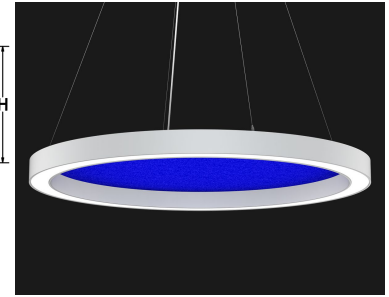

CENTRIC - Acoustic

Interior Pendant

9777 Reavis Park Drive

St. Louis, MO 63123

800.331.2425 or 314.631.6000

sales@glighting.com www.glighting.com

GENERAL SPECIFICATION

Acoustic Panel: 1/2" center acoustic panel reduces noise level in environment.

LED: High efficiency 90CRI mid-power LEDs. Universal voltage.

Uplight: Optional uplight is wired on a second circuit.

Lower Output: Lamping code ending with LO features lower lumen output.

LED Driver: Must be mounted within 25ft from fixture body.

Finish: Highly durable oven cured no VOC premium powder coat.

Canopy: Matches fixture finish.

Cable Hanger: Standard 150" cable and white cord for on-site adjustability.

Modifications: Consult factory for modified fixture sizes and lumen packages.

Surge Protection: External surge protector provided as standard.

LED Dimming: Standard 1% 0-10V dimming. TRIAC, DALI, and DMX available upon request.

SAMPLE CATALOG NUMBER:						
GL-2317-		B-	B-	BLK-	ABLK-	1- A
MODEL NO.	LAMPING		FINISH	ACOUSTIC	HANGER	OPTIONS
GL-2315 7lbs W 24" 3.2kg B 3" x 3" H 11"-145"	Down: A. LED30 B. LED35 C. LED40 D. LED30LO E. LED35LO F. LED40LO	Up: A. LED30 B. LED35 C. LED40 D. LED30LO E. LED35LO F. LED40LO G. NONE	Standard: Powder Coat BLK-Black BL-Blue GR-Gray LG-Light Gray BE-Beige PAB-Antique Brass PA-Painted Aluminum PTC-Painted Copper WH-White DBZ-Dark Bronze NSN-New Satin Nickel BRN-Brown RD-Red CH-Champagne RG-Reed Green SG-Sungold GM-Gun Metal POR-Oil Rubbed Bronze PG-Pine Green DO-Deep Orange PV-Purple Violet NB-Navy Blue Textured Powder TLV-Light Verdigris TWH-Textured White TBL-Textured Black TS-Textured Silver TBN-Terra Brown TBZ-Textured Bronze Premium: SA-Satin Aluminum	Standard: Acoustic ABLK-Black ABL-Blue AGR-Gray ALG-Light Gray ARD-Red Seamless Acoustic in 24" thru 48" sizes. Seam in 60" & 72".	1. Cable - Standard Drivers mounted remotely. See Centric Hanger Guide for more information. 2. Oversized Drivers mounted inside oversized canopy. See Centric Hanger Guide for more information. 3. Vertical Remote Canopy Drivers mounted remotely. See Centric Hanger Guide for more information. 4. Vertical Integral Canopy Drivers mounted inside 12.5" oversized canopy. See Centric Hanger Guide for more information. Hanger options 1&3 supplied with remote driver box.	A. No Options BC. Black Cord Fixture supplied with black power cord. EL. Emergency LED Must be remotely mounted in a controlled environment with an area temperature range of 32°-131°F. Specify 120 or 277 voltage.
GL-2316 10lbs W 36" 4.5kg B 3" x 3" H 18.75"-145"						
GL-2317 14lbs W 48" 6.3kg B 3" x 3" H 18.75"-145"						
GL-2318 18lbs W 60" 8.2kg B 3" x 3" H 18.75"-145"						
GL-2319 22lbs W 72" 10kg B 3" x 3" H 18.75"-145"						

All Dimensions are nominal.

Light Source Definition

Fixture	Lumen Output					Code	Low Lumen Output				
	Total Wattage	CRI	Rated Life Hrs	Delivered Lumens	Kelvin		Total Wattage	CRI	Rated Life Hrs	Delivered Lumens	Kelvin
GL-2315	67	+90	50000	4518	3000/3500/4000	GL-2315	36	+90	50000	2788	3000/3500/4000
GL-2316	94	+90	50000	7003	3000/3500/4000	GL-2316	55	+90	50000	4419	3000/3500/4000
GL-2317	132	+90	50000	9804	3000/3500/4000	GL-2317	77	+90	50000	6120	3000/3500/4000
GL-2318	158	+90	50000	11837	3000/3500/4000	GL-2318	91	+90	50000	7364	3000/3500/4000
GL-2319	189	+90	50000	14051	3000/3500/4000	GL-2319	109	+90	50000	8855	3000/3500/4000

Wattage & lumens represent output for one side (up or down).

Universal Voltage unless otherwise specified.