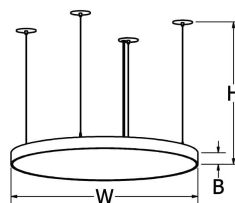

**Acrylic:** High diffusion and consistent light transmission.

**Driver:** Must be mounted within 25ft from fixture body.

**Finish:** Highly durable oven cured no VOC premium powder coat.

**Canopy:** Matches fixture finish.

**Cable Hanger:** Standard 150" cable and white cord for on-site adjustability.

**Modifications:** Consult factory for modified fixture sizes and lumen packages.

**Surge Protection:** External surge protector provided as standard.

All Dimensions are nominal.