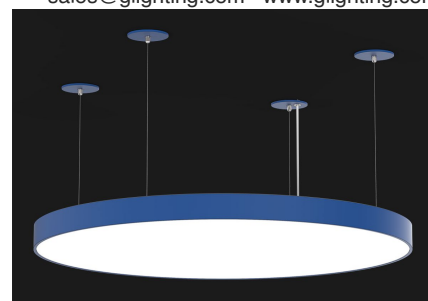

MERIDIAN

Interior Pendant

9777 Reavis Park Drive

St. Louis, MO 63123

800.331.2425 or 314.631.6000

sales@glighting.com www.glighting.com

GENERAL SPECIFICATION

LED: High efficiency 90 CRI mid-power LEDs. Universal voltage.

Lower Output: Lamping code ending with LO features lower lumen output.

LED Dimming: Standard 1% 0-10V dimming. TRIAC, DALI, and DMX available upon request.

Acrylic: High diffusion and consistent light transmission.

Driver: Must be mounted within 25ft from fixture body.

Finish: Highly durable oven cured no VOC premium powder coat.

Canopy: Matches fixture finish.

Cable Hanger: Standard 150" cable and white cord for on-site adjustability.

Modifications: Consult factory for modified fixture sizes and lumen packages.

Surge Protection: External surge protector provided as standard.

SAMPLE CATALOG NUMBER:

GL-2342-	B-	BLK-	1-	A
MODEL NO.	LAMPING	FINISH	HANGER	OPTIONS
GL-2339 W in 12" 5lbs B in 3" 3.2kg H in 11"-145" Available with hanger 1&2 only	A. LED30 B. LED35 C. LED40 D. LED30LO E. LED35LO F. LED40LO	Standard: Powder Coat BLK-Black BL-Blue GR-Gray LG-Light Gray BE-Beige PAB-Antique Brass PA-Painted Aluminum PTC-Painted Copper WH-White DBZ-Dark Bronze NSN-New Satin Nickel BRN-Brown RD-Red CH-Champagne RG-Reed Green SG-Sungold GM-Gun Metal POR-Oil Rubbed Bronze PG-Pine Green DO-Deep Orange PV-Purple Violet NB-Navy Blue Textured Powder TLV-Light Verdigris TWH-Textured White TBL-Textured Black TS-Textured Silver TBN-Terra Brown TBZ-Textured Bronze	1. Cable - Standard Drivers mounted remotely. 2. Oversized Drivers mounted inside oversized canopy. 3. Vertical Canopy Drivers mounted remotely. 4. Vertical Integral Canopy Drivers mounted inside oversized canopy. Hanger options 1&3 supplied with remote driver box. GL-2339 available with hanger 1&2 only.	A. No Options BC. Black Cord Fixture supplied with black power cord. EL. Emergency LED Must be remotely mounted in a controlled environment with an area temperature range of 32°-131°F. Specify 120 or 277 voltage.
GL-2340 W in 18" 7lbs B in 3" 3.2kg H in 11"-145"				
GL-2341 W in 24" 10lbs B in 3" 4.5kg H in 18.75"-145"				
GL-2342 W in 30" 14lbs B in 3" 6.3kg H in 18.75"-145"				
GL-2343 W in 36" 18lbs B in 3" 8.2kg H in 18.75"-145"				
GL-2344 W in 48" 20lbs B in 3" 9.1kg H in 18.75"-145"				

All Dimensions are nominal.

Light Source Definition

High Lumen Output						Low Lumen Output					
Fixture	Total Wattage	Rated CRI	Delivered Life Hrs	Lumens	Kelvin	Code	Total Wattage	Rated CRI	Delivered Life Hrs	Lumens	Kelvin
GL-2339	13	+90	50000	1073	3000/3500/4000	GL-2339	8	+90	50000	644	3000/3500/4000
GL-2340	26	+90	50000	2202	3000/3500/4000	GL-2340	16	+90	50000	1321	3000/3500/4000
GL-2341	43	+90	50000	3540	3000/3500/4000	GL-2341	29	+90	50000	2124	3000/3500/4000
GL-2342	77	+90	50000	6407	3000/3500/4000	GL-2342	46	+90	50000	3844	3000/3500/4000
GL-2343	110	+90	50000	9132	3000/3500/4000	GL-2343	66	+90	50000	5479	3000/3500/4000
GL-2344	197	+90	50000	16282	3000/3500/4000	GL-2344	118	+90	50000	9769	3000/3500/4000

Universal Voltage unless otherwise specified.