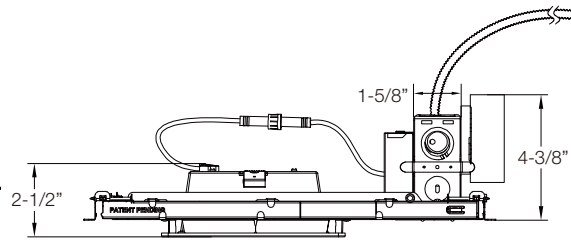

LINE DRAWINGS

	Size	Inside Diameter	Outside Trim Diameter	Fixture Height	Minimum Cutout	Maximum Cutout
NYX ROUND	4	3-15/16"	5-1/2"	2-1/2"	4-1/2"	4-3/4"
	6	5-1/2"	7-1/16"	2-1/2"	6 1/16"	6-5/16"
NYX SQUARE	4	3-3/8x3-3/8"	4-7/8x4-7/8"	2-1/2"	4x4"	4-1/8x4-1/8"
	6	4-13/16x4-13/16"	6-3/8x6-3/8"	2-1/2"	5-5/16x5-5/16"	5-5/8x5-5/8"

NYX SERIES

LINE DRAWINGS

**4" and 6" Round Frame
(shown with 6" Light Engine)**

**4" and 6" Square Frame
(shown with 6" Light Engine)**

With Shallow IC BOX

**4" and 6" Round S Lumen Shallow IC Frame Cover
(shown with 6" Light Engine)**

**4" and 6" Square S Lumen Shallow IC Frame Cover
(shown with 6" Light Engine)**

NYX SERIES

LINE DRAWINGS

With Large IC Box

6" Round M Lumen Large IC Frame Cover
(shown with 6" Light Engine)

With EM

4" and 6" Round Frame with EM6
(shown with 6" Light Engine)