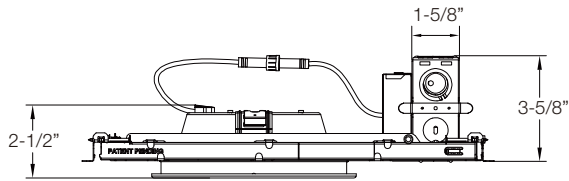

LINE DRAWINGS

	Size	Inside Diameter	Outside Trim Diameter	Fixture Height	Minimum Cutout	Maximum Cutout
NYX ROUND	4	3-15/16"	5-1/2"	2-1/2"	4-1/2"	4-3/4"
	6	5-1/2"	7-1/16"	2-1/2"	6 1/16"	6-5/16"
NYX SQUARE	4	3-3/8x3-3/8"	4-7/8x4-7/8"	2-1/2"	4x4"	4-1/8x4-1/8"
	6	4-13/16x4-13/16"	6-3/8x6-3/8"	2-1/2"	5-5/16x5-5/16"	5-5/8x5-5/8"

NYX SERIES

LINE DRAWINGS

**4" and 6" Round Frame
(shown with 6" Light Engine)**

**4" and 6" Square Frame
(shown with 6" Light Engine)**

With Shallow IC BOX

**4" and 6" Round S Lumen Shallow IC Frame Cover
(shown with 6" Light Engine)**