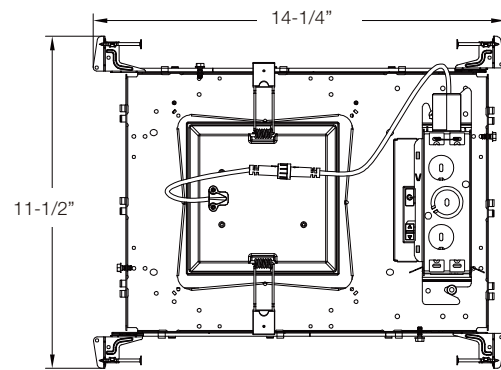

LINE DRAWINGS

	Size	Inside Diameter	Outside Trim Diameter	Fixture Height	Minimum Cutout	Maximum Cutout
NYX ROUND	4	3-15/16"	5-1/2"	2-1/2"	4-1/2"	4-3/4"
	6	5-1/2"	7-1/16"	2-1/2"	6 1/16"	6-5/16"
NYX SQUARE	4	3-3/8x3-3/8"	4-7/8x4-7/8"	2-1/2"	4x4"	4-1/8x4-1/8"
	6	4-13/16x4-13/16"	6-3/8x6-3/8"	2-1/2"	5-5/16x5-5/16"	5-5/8x5-5/8"

NYX SERIES

LINE DRAWINGS

**4" and 6" Round Frame
(shown with 6" Light Engine)**

**4" and 6" Square Frame
(shown with 6" Light Engine)**

With Shallow IC BOX

**4" and 6" Round S Lumen Shallow IC Frame Cover
(shown with 6" Light Engine)**

**4" and 6" Square S Lumen Shallow IC Frame Cover
(shown with 6" Light Engine)**

NYX SERIES

LINE DRAWINGS

With Large IC Box

6" Round M Lumen Large IC Frame Cover
(shown with 6" Light Engine)

With EM

4" and 6" Round Frame with EM6
(shown with 6" Light Engine)