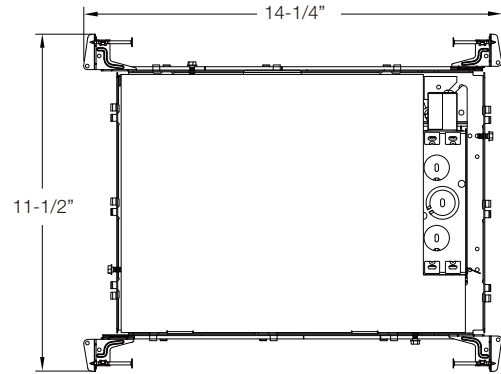

LINE DRAWINGS

	Size	Inside Diameter	Outside Trim Diameter	Fixture Height	Minimum Cutout	Maximum Cutout
NYX ROUND	4	3-15/16"	5-1/2"	2-1/2"	4-1/2"	4-3/4"
	6	5-1/2"	7-1/16"	2-1/2"	6 1/16"	6-5/16"
NYX SQUARE	4	3-3/8x3-3/8"	4-7/8x4-7/8"	2-1/2"	4x4"	4-1/8x4-1/8"
	6	4-13/16x4-13/16"	6-3/8x6-3/8"	2-1/2"	5-5/16x5-5/16"	5-5/8x5-5/8"

NYX SERIES

LINE DRAWINGS

**4" and 6" Round Frame
(shown with 6" Light Engine)**

**4" and 6" Square Frame
(shown with 6" Light Engine)**

With Shallow IC BOX

**4" and 6" Round S Lumen Shallow IC Frame Cover
(shown with 6" Light Engine)**

**4" and 6" Square S Lumen Shallow IC Frame Cover
(shown with 6" Light Engine)**

NYX SERIES

LINE DRAWINGS

With Large IC Box

6" Round M Lumen Large IC Frame Cover
(shown with 6" Light Engine)

With EM

4" and 6" Round Frame with EM6
(shown with 6" Light Engine)

4" and 6" Square Frame with EM6
(shown with 6" Light Engine)

NYX SERIES

LINE DRAWINGS

With EM & IC BOX

4" and 6" Round S Lumen Shallow IC Frame Cover with EM6 (shown with 6" Light Engine)

4" and 6" Square S Lumen Shallow IC Frame Cover with EM6 (shown with 6" Light Engine)