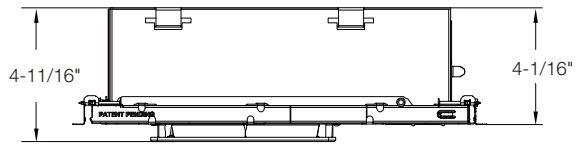

LINE DRAWINGS

	Size	Inside Diameter	Outside Trim Diameter	Fixture Height	Minimum Cutout	Maximum Cutout
NYX ROUND	4	3-15/16"	5-1/2"	2-1/2"	4-1/2"	4-3/4"
	6	5-1/2"	7-1/16"	2-1/2"	6 1/16"	6-5/16"
NYX SQUARE	4	3-3/8x3-3/8"	4-7/8x4-7/8"	2-1/2"	4x4"	4-1/8x4-1/8"
	6	4-13/16x4-13/16"	6-3/8x6-3/8"	2-1/2"	5-5/16x5-5/16"	5-5/8x5-5/8"

NYX SERIES

LINE DRAWINGS

**4" and 6" Round Frame
(shown with 6" Light Engine)**

**4" and 6" Square Frame
(shown with 6" Light Engine)**

With Shallow IC BOX

**4" and 6" Round S Lumen Shallow IC Frame Cover
(shown with 6" Light Engine)**