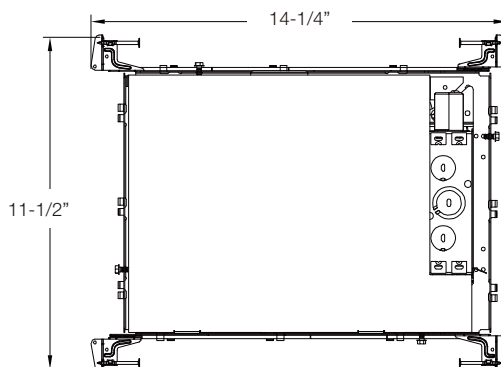

LINE DRAWINGS

	Size	Inside Diameter	Outside Trim Diameter	Fixture Height	Minimum Cutout	Maximum Cutout
NYX ROUND	4	3-15/16"	5-1/2"	2-1/2"	4-1/2"	4-3/4"
	6	5-1/2"	7-1/16"	2-1/2"	6 1/16"	6-5/16"
NYX SQUARE	4	3-3/8x3-3/8"	4-7/8x4-7/8"	2-1/2"	4x4"	4-1/8x4-1/8"
	6	4-13/16x4-13/16"	6-3/8x6-3/8"	2-1/2"	5-5/16x5-5/16"	5-5/8x5-5/8"

NYX SERIES

LINE DRAWINGS

**4" and 6" Round Frame
(shown with 6" Light Engine)**

**4" and 6" Square Frame
(shown with 6" Light Engine)**

With Shallow IC BOX

**4" and 6" Round S Lumen Shallow IC Frame Cover
(shown with 6" Light Engine)**

**4" and 6" Square S Lumen Shallow IC Frame Cover
(shown with 6" Light Engine)**

NYX SERIES

LINE DRAWINGS

With Large IC Box

6" Round M Lumen Large IC Frame Cover
(shown with 6" Light Engine)

With EM

4" and 6" Round Frame with EM6
(shown with 6" Light Engine)