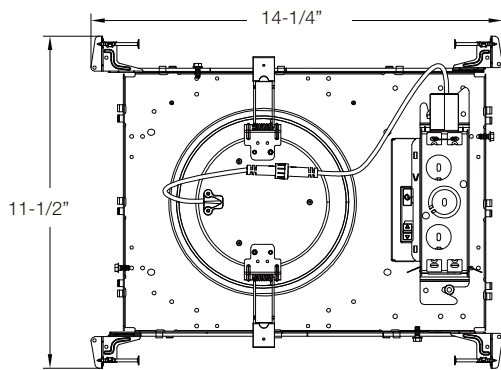

LINE DRAWINGS

	Size	Inside Diameter	Outside Trim Diameter	Fixture Height	Minimum Cutout	Maximum Cutout
NYX ROUND	4	3-15/16"	5-1/2"	2-1/2"	4-1/2"	4-3/4"
	6	5-1/2"	7-1/16"	2-1/2"	6 1/16"	6-5/16"
NYX SQUARE	4	3-3/8x3-3/8"	4-7/8x4-7/8"	2-1/2"	4x4"	4-1/8x4-1/8"
	6	4-13/16x4-13/16"	6-3/8x6-3/8"	2-1/2"	5-5/16x5-5/16"	5-5/8x5-5/8"

NYX SERIES

LINE DRAWINGS

**4" and 6" Round Frame
(shown with 6" Light Engine)**

**4" and 6" Square Frame
(shown with 6" Light Engine)**

With Shallow IC BOX

**4" and 6" Round S Lumen Shallow IC Frame Cover
(shown with 6" Light Engine)**

**4" and 6" Square S Lumen Shallow IC Frame Cover
(shown with 6" Light Engine)**

NYX SERIES

LINE DRAWINGS

With Large IC Box

6" Round M Lumen Large IC Frame Cover
(shown with 6" Light Engine)

With EM

4" and 6" Round Frame with EM6
(shown with 6" Light Engine)