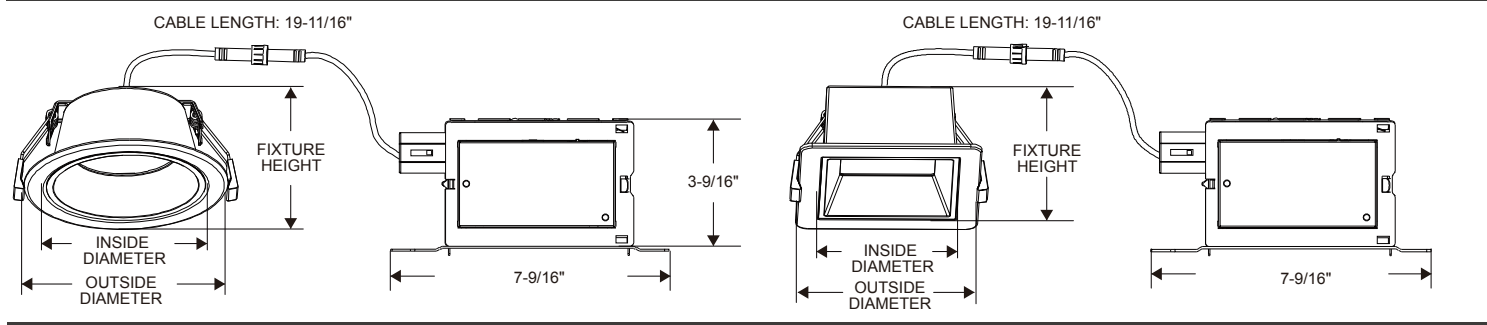

LINE DRAWINGS

	Size	Inside Diameter	Outside Trim Diameter	Fixture Height	Minimum Cutout	Maximum Cutout
NYX ROUND	4	3-15/16"	5-1/2"	2-1/2"	4-1/2"	4-3/4"
	6	5-1/2"	7-1/16"	2-1/2"	6 1/16"	6-5/16"
NYX SQUARE	4	3-3/8x3-3/8"	4-7/8x4-7/8"	2-1/2"	4x4"	4-1/8x4-1/8"
	6	4-13/16x4-13/16"	6-3/8x6-3/8"	2-1/2"	5-5/16x5-5/16"	5-5/8x5-5/8"