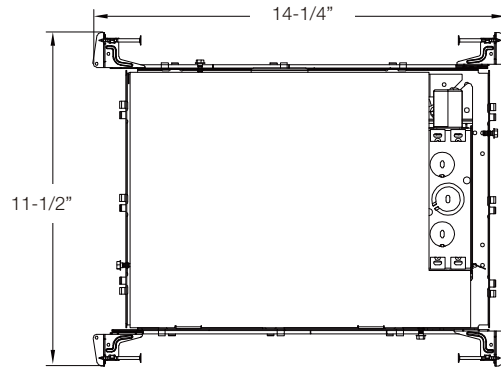

LINE DRAWINGS

	Size	Inside Diameter	Outside Trim Diameter	Fixture Height	Minimum Cutout	Maximum Cutout
NYX ROUND	4	3-15/16"	5-1/2"	2-1/2"	4-1/2"	4-3/4"
	6	5-1/2"	7-1/16"	2-1/2"	6 1/16"	6-5/16"
NYX SQUARE	4	3-3/8x3-3/8"	4-7/8x4-7/8"	2-1/2"	4x4"	4-1/8x4-1/8"
	6	4-13/16x4-13/16"	6-3/8x6-3/8"	2-1/2"	5-5/16x5-5/16"	5-5/8x5-5/8"

NYX SERIES

LINE DRAWINGS

**4" and 6" Round Frame
(shown with 6" Light Engine)**

**4" and 6" Square Frame
(shown with 6" Light Engine)**

With Shallow IC BOX

**4" and 6" Round S Lumen Shallow IC Frame Cover
(shown with 6" Light Engine)**

**4" and 6" Square S Lumen Shallow IC Frame Cover
(shown with 6" Light Engine)**

NYX SERIES

LINE DRAWINGS

With Large IC Box

6" Round M Lumen Large IC Frame Cover
(shown with 6" Light Engine)

With EM

4" and 6" Round Frame with EM6
(shown with 6" Light Engine)