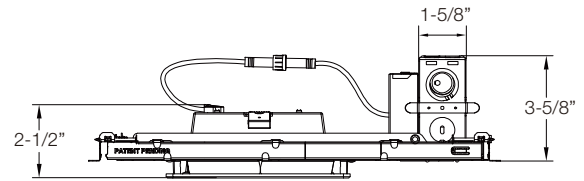

LINE DRAWINGS

	Size	Inside Diameter	Outside Trim Diameter	Fixture Height	Minimum Cutout	Maximum Cutout
NYX ROUND	4	3-15/16"	5-1/2"	2-1/2"	4-1/2"	4-3/4"
	6	5-1/2"	7-1/16"	2-1/2"	6 1/16"	6-5/16"
NYX SQUARE	4	3-3/8x3-3/8"	4-7/8x4-7/8"	2-1/2"	4x4"	4-1/8x4-1/8"
	6	4-13/16x4-13/16"	6-3/8x6-3/8"	2-1/2"	5-5/16x5-5/16"	5-5/8x5-5/8"

NYX SERIES

LINE DRAWINGS

**4" and 6" Round Frame
(shown with 6" Light Engine)**

**4" and 6" Square Frame
(shown with 6" Light Engine)**

With Shallow IC BOX

**4" and 6" Round S Lumen Shallow IC Frame Cover
(shown with 6" Light Engine)**