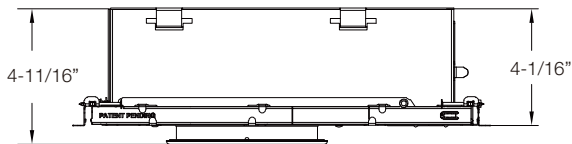

LINE DRAWINGS

	Size	Inside Diameter	Outside Trim Diameter	Fixture Height	Minimum Cutout	Maximum Cutout
NYX ROUND	4	3-15/16"	5-1/2"	2-1/2"	4-1/2"	4-3/4"
	6	5-1/2"	7-1/16"	2-1/2"	6 1/16"	6-5/16"
NYX SQUARE	4	3-3/8x3-3/8"	4-7/8x4-7/8"	2-1/2"	4x4"	4-1/8x4-1/8"
	6	4-13/16x4-13/16"	6-3/8x6-3/8"	2-1/2"	5-5/16x5-5/16"	5-5/8x5-5/8"

NYX SERIES

LINE DRAWINGS

**4" and 6" Round Frame
(shown with 6" Light Engine)**

**4" and 6" Square Frame
(shown with 6" Light Engine)**

With Shallow IC BOX

**4" and 6" Round S Lumen Shallow IC Frame Cover
(shown with 6" Light Engine)**