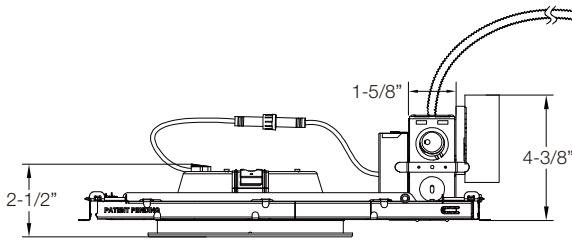

LINE DRAWINGS

	Size	Inside Diameter	Outside Trim Diameter	Fixture Height	Minimum Cutout	Maximum Cutout
NYX ROUND	4	3-15/16"	5-1/2"	2-1/2"	4-1/2"	4-3/4"
	6	5-1/2"	7-1/16"	2-1/2"	6 1/16"	6-5/16"
NYX SQUARE	4	3-3/8x3-3/8"	4-7/8x4-7/8"	2-1/2"	4x4"	4-1/8x4-1/8"
	6	4-13/16x4-13/16"	6-3/8x6-3/8"	2-1/2"	5-5/16x5-5/16"	5-5/8x5-5/8"

NYX SERIES

LINE DRAWINGS

**4" and 6" Round Frame
(shown with 6" Light Engine)**

**4" and 6" Square Frame
(shown with 6" Light Engine)**

With Shallow IC BOX

**4" and 6" Round S Lumen Shallow IC Frame Cover
(shown with 6" Light Engine)**

**4" and 6" Square S Lumen Shallow IC Frame Cover
(shown with 6" Light Engine)**

NYX SERIES

LINE DRAWINGS

With Large IC Box

6" Round M Lumen Large IC Frame Cover
(shown with 6" Light Engine)

With EM

4" and 6" Round Frame with EM6
(shown with 6" Light Engine)