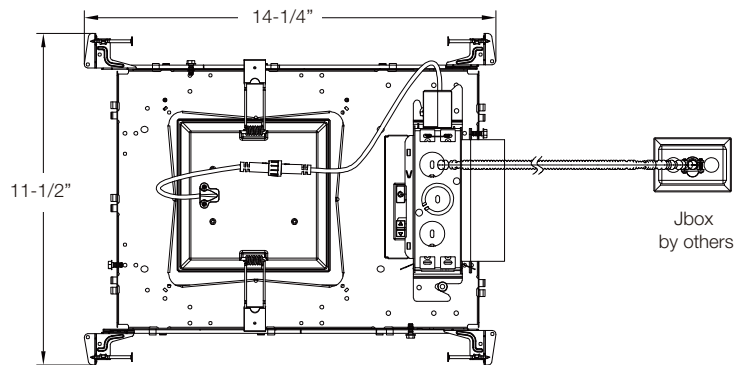

LINE DRAWINGS

	Size	Inside Diameter	Outside Trim Diameter	Fixture Height	Minimum Cutout	Maximum Cutout
NYX ROUND	4	3-15/16"	5-1/2"	2-1/2"	4-1/2"	4-3/4"
	6	5-1/2"	7-1/16"	2-1/2"	6 1/16"	6-5/16"
NYX SQUARE	4	3-3/8x3-3/8"	4-7/8x4-7/8"	2-1/2"	4x4"	4-1/8x4-1/8"
	6	4-13/16x4-13/16"	6-3/8x6-3/8"	2-1/2"	5-5/16x5-5/16"	5-5/8x5-5/8"

NYX SERIES

LINE DRAWINGS

**4" and 6" Round Frame
(shown with 6" Light Engine)**

**4" and 6" Square Frame
(shown with 6" Light Engine)**

With Shallow IC BOX

**4" and 6" Round S Lumen Shallow IC Frame Cover
(shown with 6" Light Engine)**

**4" and 6" Square S Lumen Shallow IC Frame Cover
(shown with 6" Light Engine)**

NYX SERIES

LINE DRAWINGS

With Large IC Box

6" Round M Lumen Large IC Frame Cover
(shown with 6" Light Engine)

With EM

4" and 6" Round Frame with EM6
(shown with 6" Light Engine)

4" and 6" Square Frame with EM6
(shown with 6" Light Engine)

NYX SERIES

LINE DRAWINGS

With EM & IC BOX

4" and 6" Round S Lumen Shallow IC Frame Cover with EM6 (shown with 6" Light Engine)

4" and 6" Square S Lumen Shallow IC Frame Cover with EM6 (shown with 6" Light Engine)