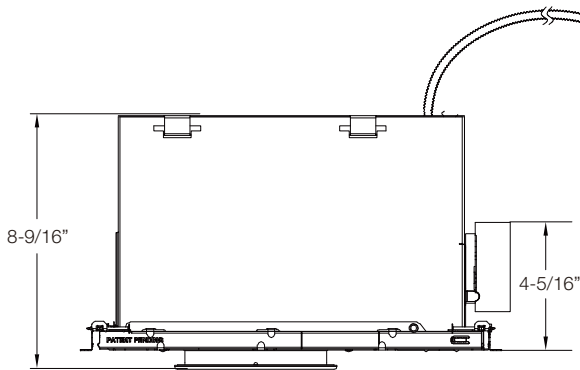

6" Round M Lumen Large IC Frame Cover with EM6 (shown with 6" Light Engine)