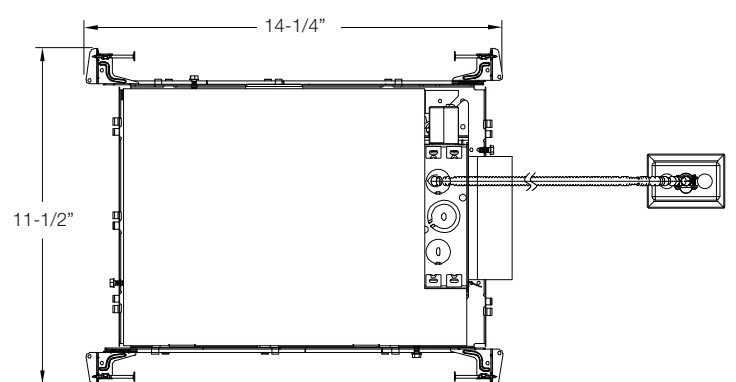

6" Round M Lumen Large IC Frame Cover with EM6 (shown with 6" Light Engine)