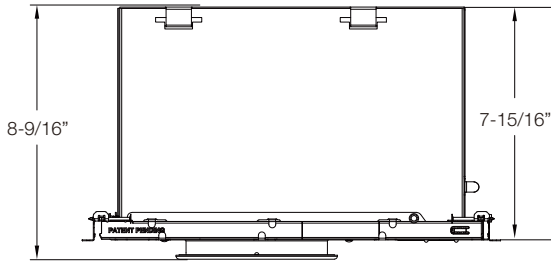

LINE DRAWINGS

	Size	Inside Diameter	Outside Trim Diameter	Fixture Height	Minimum Cutout	Maximum Cutout
NYX ROUND	4	3-15/16"	5-1/2"	2-1/2"	4-1/2"	4-3/4"
	6	5-1/2"	7-1/16"	2-1/2"	6 1/16"	6-5/16"
NYX SQUARE	4	3-3/8x3-3/8"	4-7/8x4-7/8"	2-1/2"	4x4"	4-1/8x4-1/8"
	6	4-13/16x4-13/16"	6-3/8x6-3/8"	2-1/2"	5-5/16x5-5/16"	5-5/8x5-5/8"

**4" and 6" Square S Lumen Shallow IC Frame Cover
(shown with 6" Light Engine)**

NYX SERIES

LINE DRAWINGS

With Large IC Box

6" Round M Lumen Large IC Frame Cover
(shown with 6" Light Engine)

With EM

4" and 6" Round Frame with EM6
(shown with 6" Light Engine)

4" and 6" Square Frame with EM6
(shown with 6" Light Engine)

NYX SERIES

LINE DRAWINGS

With EM & IC BOX

4" and 6" Round S Lumen Shallow IC Frame Cover with EM6 (shown with 6" Light Engine)

4" and 6" Square S Lumen Shallow IC Frame Cover with EM6 (shown with 6" Light Engine)