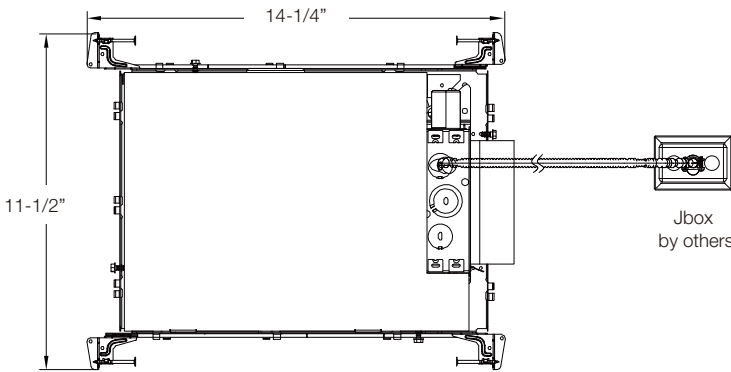

4" and 6" Square Frame with EM6
(shown with 6" Light Engine)

NYX SERIES

LINE DRAWINGS

With EM & IC BOX

4" and 6" Round S Lumen Shallow IC Frame Cover with EM6 (shown with 6" Light Engine)

4" and 6" Square S Lumen Shallow IC Frame Cover with EM6 (shown with 6" Light Engine)