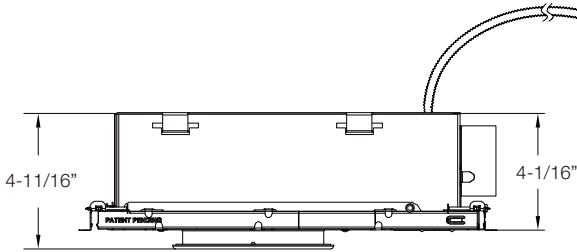

LINE DRAWINGS

	Size	Inside Diameter	Outside Trim Diameter	Fixture Height	Minimum Cutout	Maximum Cutout
NYX ROUND	4	3-15/16"	5-1/2"	2-1/2"	4-1/2"	4-3/4"
	6	5-1/2"	7-1/16"	2-1/2"	6 1/16"	6-5/16"
NYX SQUARE	4	3-3/8x3-3/8"	4-7/8x4-7/8"	2-1/2"	4x4"	4-1/8x4-1/8"
	6	4-13/16x4-13/16"	6-3/8x6-3/8"	2-1/2"	5-5/16x5-5/16"	5-5/8x5-5/8"

4" and 6" Square Frame with EM6
(shown with 6" Light Engine)

NYX SERIES

LINE DRAWINGS

With EM & IC BOX

4" and 6" Round S Lumen Shallow IC Frame Cover with EM6 (shown with 6" Light Engine)

4" and 6" Square S Lumen Shallow IC Frame Cover with EM6 (shown with 6" Light Engine)