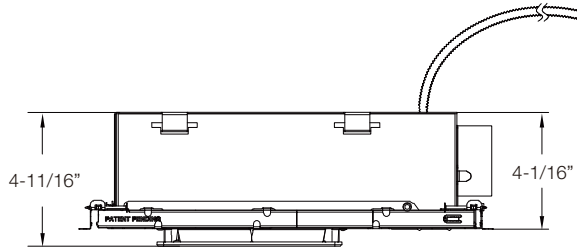

LINE DRAWINGS

	Size	Inside Diameter	Outside Trim Diameter	Fixture Height	Minimum Cutout	Maximum Cutout
NYX ROUND	4	3-15/16"	5-1/2"	2-1/2"	4-1/2"	4-3/4"
	6	5-1/2"	7-1/16"	2-1/2"	6 1/16"	6-5/16"
NYX SQUARE	4	3-3/8x3-3/8"	4-7/8x4-7/8"	2-1/2"	4x4"	4-1/8x4-1/8"
	6	4-13/16x4-13/16"	6-3/8x6-3/8"	2-1/2"	5-5/16x5-5/16"	5-5/8x5-5/8"

4" and 6" Square Frame with EM6
(shown with 6" Light Engine)

NYX SERIES

LINE DRAWINGS

With EM & IC BOX

4" and 6" Round S Lumen Shallow IC Frame Cover with EM6 (shown with 6" Light Engine)

4" and 6" Square S Lumen Shallow IC Frame Cover with EM6 (shown with 6" Light Engine)