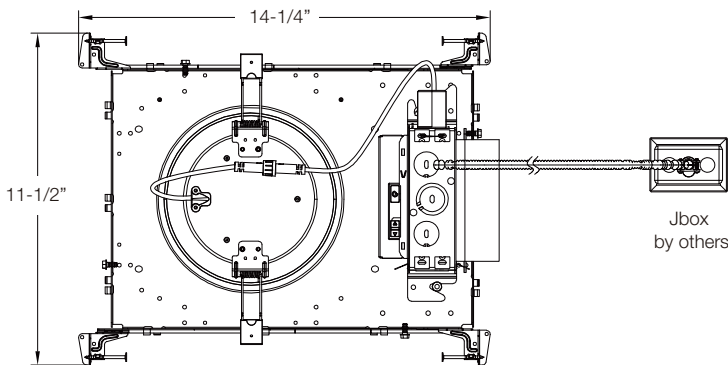

LINE DRAWINGS

	Size	Inside Diameter	Outside Trim Diameter	Fixture Height	Minimum Cutout	Maximum Cutout
NYX ROUND	4	3-15/16"	5-1/2"	2-1/2"	4-1/2"	4-3/4"
	6	5-1/2"	7-1/16"	2-1/2"	6 1/16"	6-5/16"
NYX SQUARE	4	3-3/8x3-3/8"	4-7/8x4-7/8"	2-1/2"	4x4"	4-1/8x4-1/8"
	6	4-13/16x4-13/16"	6-3/8x6-3/8"	2-1/2"	5-5/16x5-5/16"	5-5/8x5-5/8"

NYX SERIES

LINE DRAWINGS

**4" and 6" Round Frame
(shown with 6" Light Engine)**

**4" and 6" Square Frame
(shown with 6" Light Engine)**

With Shallow IC BOX

**4" and 6" Round S Lumen Shallow IC Frame Cover
(shown with 6" Light Engine)**

**4" and 6" Square S Lumen Shallow IC Frame Cover
(shown with 6" Light Engine)**

NYX SERIES

LINE DRAWINGS

With Large IC Box

6" Round M Lumen Large IC Frame Cover
(shown with 6" Light Engine)

With EM

4" and 6" Round Frame with EM6
(shown with 6" Light Engine)

4" and 6" Square Frame with EM6
(shown with 6" Light Engine)

NYX SERIES

LINE DRAWINGS

With EM & IC BOX

4" and 6" Round S Lumen Shallow IC Frame Cover with EM6 (shown with 6" Light Engine)

4" and 6" Square S Lumen Shallow IC Frame Cover with EM6 (shown with 6" Light Engine)