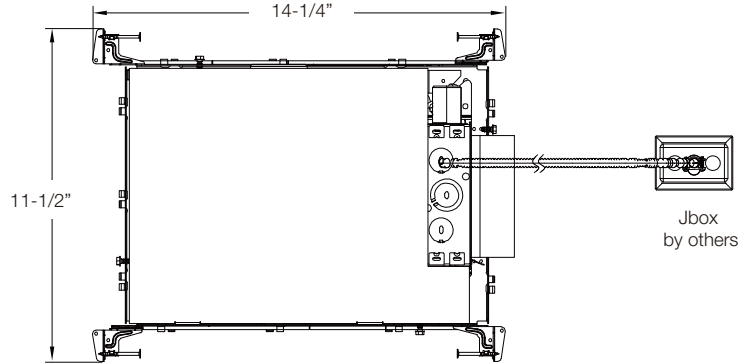

LINE DRAWINGS

	Size	Inside Diameter	Outside Trim Diameter	Fixture Height	Minimum Cutout	Maximum Cutout
NYX ROUND	4	3-15/16"	5-1/2"	2-1/2"	4-1/2"	4-3/4"
	6	5-1/2"	7-1/16"	2-1/2"	6 1/16"	6-5/16"
NYX SQUARE	4	3-3/8x3-3/8"	4-7/8x4-7/8"	2-1/2"	4x4"	4-1/8x4-1/8"
	6	4-13/16x4-13/16"	6-3/8x6-3/8"	2-1/2"	5-5/16x5-5/16"	5-5/8x5-5/8"

4" and 6" Square Frame with EM6
(shown with 6" Light Engine)

NYX SERIES

LINE DRAWINGS

With EM & IC BOX

4" and 6" Round S Lumen Shallow IC Frame Cover with EM6 (shown with 6" Light Engine)

4" and 6" Square S Lumen Shallow IC Frame Cover with EM6 (shown with 6" Light Engine)