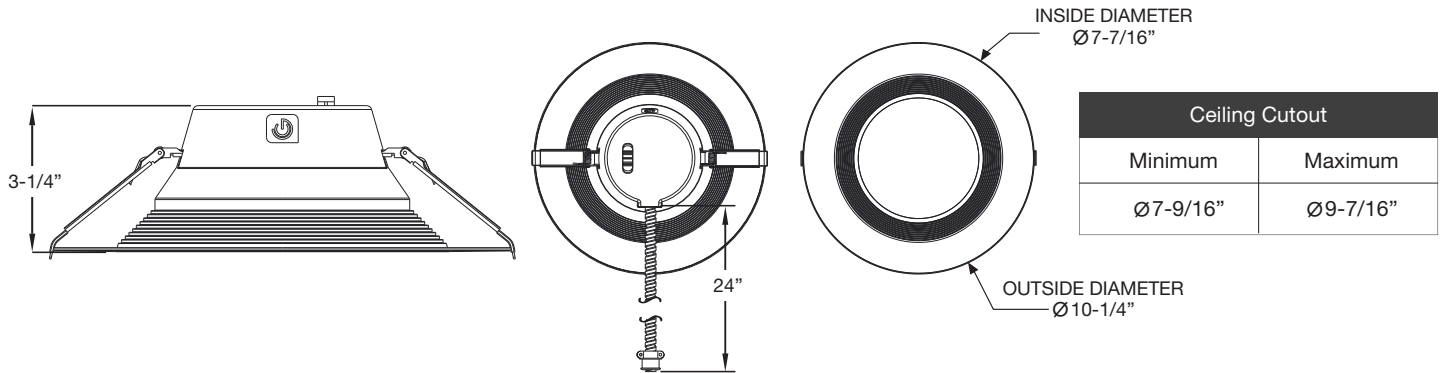

8" INNOFIT GEN 2 COMMERCIAL DOWNLIGHT

LINE DRAWINGS

TECHNICAL INFORMATION

Dimming	Input Voltage	Input Frequency	Input Current (Low / Med / High)	Input Power	THD Power	Power Factor
DIM010VUNV	120V	50 / 60Hz	0.07 / 0.1 / 0.145A	8.5 / 12 / 17W	<20%	>0.9
	277V		0.045 / 0.06 / 0.078A