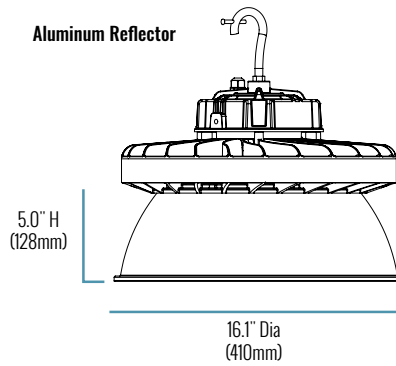

## SERIES OVERVIEW

DIMENSIONS	PRODUCT WEIGHT	MOUNTING HEIGHT
<b>7L-13L:</b> 6.75" (171mm) H x 10.87" (276mm) Diameter <b>20L-30L:</b> 8.25" (210mm) H x 13.37" (340mm) Diameter	6.5 lbs. 10.47 lbs.	10 to 30 feet