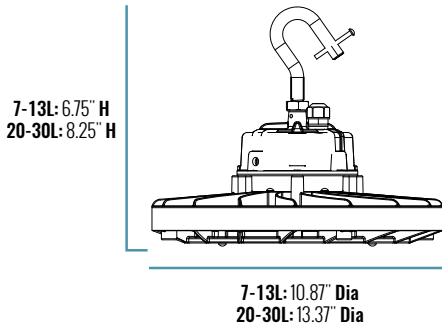

## SERIES OVERVIEW

DIMENSIONS	PRODUCT WEIGHT	MOUNTING HEIGHT
<b>7L-13L:</b> 6.75" (171mm) H x 10.87" (276mm) Diameter <b>20L-30L:</b> 8.25" (210mm) H x 13.37" (340mm) Diameter	6.5 lbs. 10.47 lbs.	10 to 30 feet