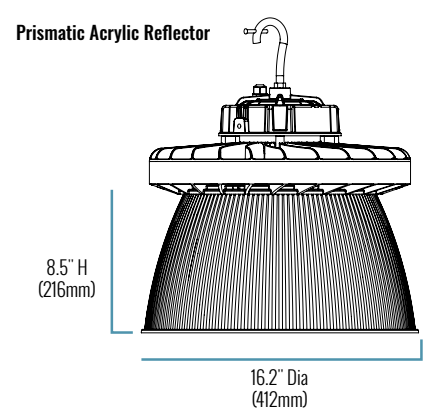

## ORDERING INFORMATION

Example SKU: C-HB-A-RD-7L-40K-UL-WH

PRODUCT	SERIES	STYLE	LUMEN PACKAGE	CCT	VOLTAGE	COLOR
C-HB High Bay	A	RD Round	<b>7L</b> 7600 Lumens, 60W <b>13L</b> 13,000 Lumens, 100W <b>20L</b> 19,600 Lumens, 148W <b>30L</b> 30,000 Lumens, 232W	<b>40K</b> Neutral White (4000K) <b>50K</b> Cool White (5000K)	<b>UL</b> Universal 120V-277V <b>UH</b> 347V-480V	<b>WH</b> White <b>BK</b> Black (Available only in UL Voltage only)

## SERIES OVERVIEW

DIMENSIONS	PRODUCT WEIGHT	MOUNTING HEIGHT
<b>7L-13L:</b> 6.75" (171mm) H x 10.87" (276mm) Diameter <b>20L-30L:</b> 8.25" (210mm) H x 13.37" (340mm) Diameter	6.5 lbs. 10.47 lbs.	10 to 30 feet