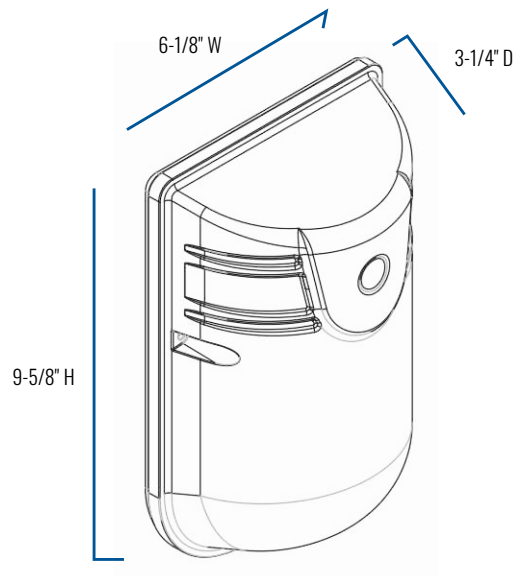

ORDERING INFORMATION

Example: C-WM-A-WLMO-17L-40K-UL-WH-P

PRODUCT	SERIES	STYLE	LUMEN PACKAGE	CCT	UL	COLOR	PHOTOCELL
C-WM	A	WLMO Wall Mount	17L 1700 Lumens (15W)	40K Neutral White (4000K) 50K Cool White (5000K)	UNIVERSAL VOLTAGE (120-277V)	WH White BZ Bronze	P

CA RESIDENTS WARNING: Cancer and Reproductive Harm – www.p65warnings.ca.gov

CERTIFICATIONS:

C-WM-A-WLMO Series

SERIES OVERVIEW

SKU	DIMENSIONS	PRODUCT WEIGHT
C-WM-A-WLMO-17L-40K-UL-WH-P	3 1/4" D x 6 1/8" W x 9 5/8" H	5.5 lbs.
C-WM-A-WLMO-17L-50K-UL-WH-P		
C-WM-A-WLMO-17L-40K-UL-BZ-P		
C-WM-A-WLMO-17L-50K-UL-BZ-P		