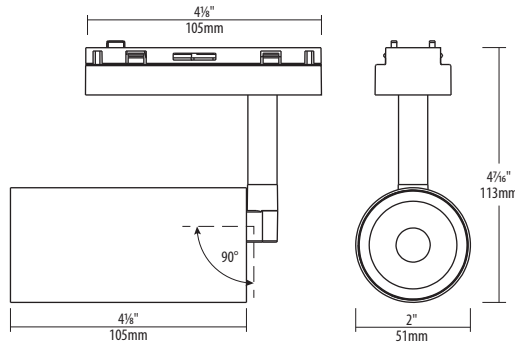

Technical Drawings

ONLINE PRODUCT DETAILS AND DOCUMENTATION

Ordering Guide

KL-SPOT	CCT	Beam Spread	Finish Color
	____	____	____
	27 : 2700 K 30 : 3000 K 35 : 3500 K	30 : 30°	BK : Black WH : White

Notes:

Accessories are sold separately. For additional options please consult your A-Line representative. Due to our continued efforts to improve our products, product specifications are subject to change without notice.