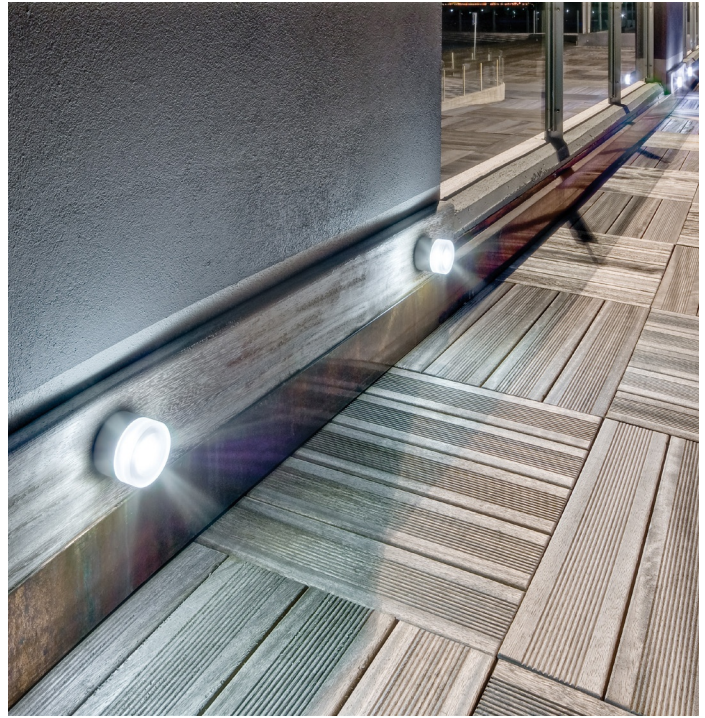

ALU ROUND MINI

Wall effect series. Fixtures consist of:

- Multi-step powder-coat painting process, optimized against UV rays and corrosion.
- Copper-free precision machined anodized aluminum housing and optical compartment.
- Satin UV-stabilized diffuser.
- Custom molded, anti-aging gasket(s).
- Stainless steel external hardware.
- Custom MCPCB utilized to maximize heat dissipation and promote a long LED life.
- Wall effects light emission.

- To be used with a low-voltage, constant-current (700 mA) driver (ordered separately, consult factory for more information).
- Consult factory for dimming options, custom finishes (please specify RAL color), and non-cataloged CCT (Kelvin) options.
- Matching junction box plate optional accessory available (ordered separately).
- Product meets Buy American Act requirements within ARRA.
- 5-year warranty.
- Marine Grade finish.
- Suitable for Natatorium applications.