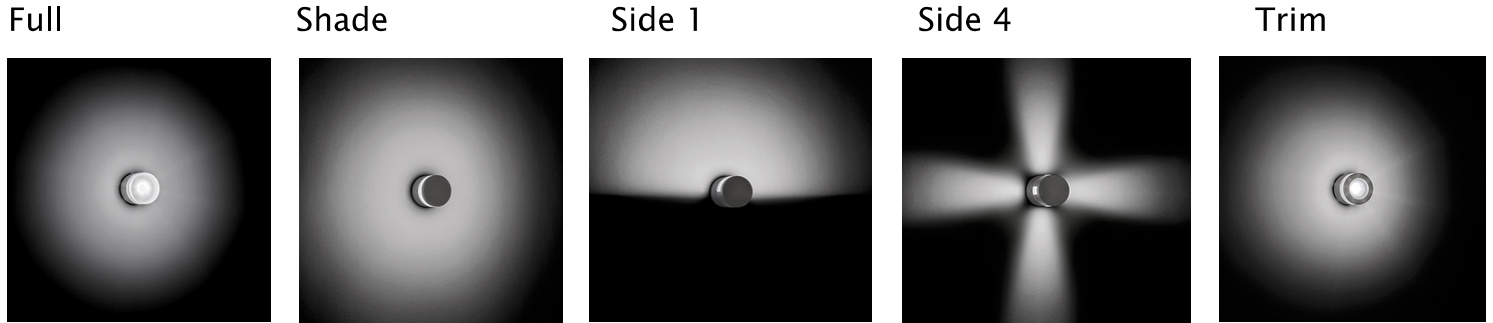

Order Guide - Alu Round Mini

Order code example **ARM-F-AA-3K-120-NA-JBOX**

ARM-

Housing Style	Finish	Color Temperature	Voltage	Controls	Accessories
F Full	AA Anodized Aluminum	27K 2700k	UNV 120-277V Remote Driver	NA Non Dimming	JBOX Jbox cover
SH Shade	AB Anodized Black	3K 3000k		0-10V 0-10V Dimming Remote	RDR Remote Driver (required) (1:1) Other options available
S1 Side 1	*Finishes Below Available MOQ30 pieces*	35K 3500k	ELV ELV Dimming Remote		REM Remote Emergency Battery Back-Up
S4 Side 4		4K 4000k			
TR Trim		6K 6000k			
	AM Aluminum Metallic	RED Static Red			
	IG Iron Gray	GRN Static Green			
	WH Textured White	BLU Static Blue			
	IR Iron Rust	AMB Amber			
	BK Textured Black				
	CC Custom Color