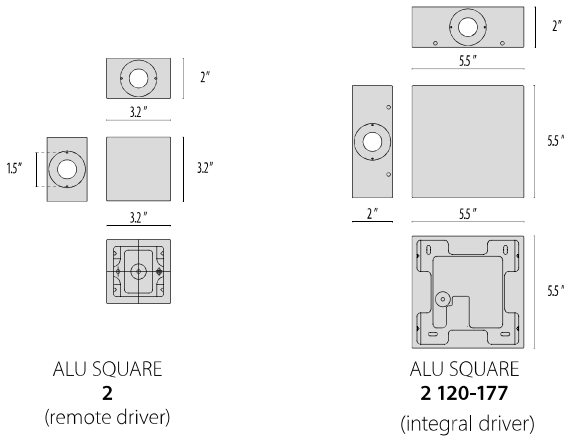

Lumen Output	27K	3K	35K	4K	6K
Alu 2 - 180°	64	71	79	86	101
Alu 2 - 120-277V- 180° - 10°x45°	82	88	94	100	112
Alu 2 - 120-277V- 180° - 40°	99	106	114	121	136
Alu 2 - 120-277V- 180° - 6°	106	114	122	130	147
Alu 2 - 120-277V- 180° - 6°+40°	102	110	117	125	141
Alu 2 - 180° - 40°	153	146	160	173	200
Alu 2 - 180° - 6°	177	200	224	247	295
Alu 2 - 180° - 6°+40°	165	175	189	204	234
Alu 2 - 180° - 10°x45°	121	132	144	155	178
Alu 2 - 120-277V- 180°	66	71	80	86	101
Alu 2 - 90°	67	72	81	88	105
Alu 2 - 90° - 6°	185	168	185	200	232
Alu 2 - 120-277V - 90°	64	72	80	88	105
Alu 2 - 120-277V- 90° - 6°	106	114	122	130	147

2.7W Max Wattage

Scan here
for installation
instructions