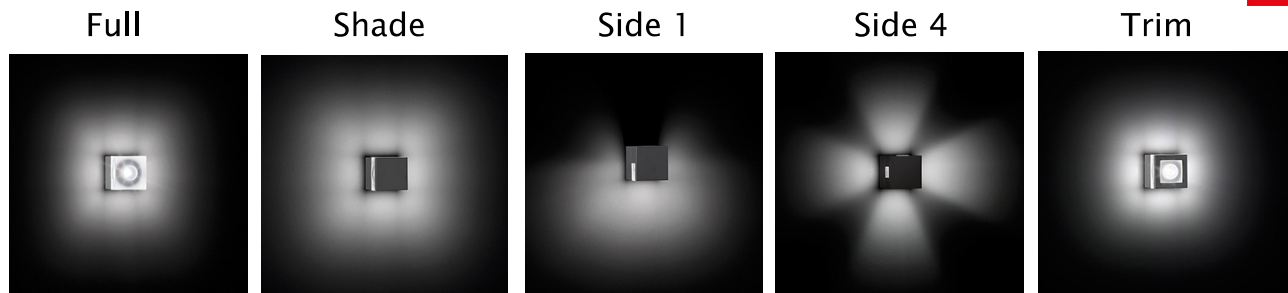

ALU SQUARE MINI

Wall sconce series. Fixtures consist of:

- Multi-step powder-coat painting process, optimized against UV rays and corrosion.
- Copper-free precision machined anodized aluminum housing and optical compartment.
- Satin UV-stabilized diffuser.
- Custom molded, anti-aging gasket(s).
- Stainless steel external hardware.
- Custom MCPCB utilized to maximize heat dissipation and promote a long LED life.
- Wall effects light emission.

FINISHES

- BK-40 / Anodized black / Matt
- GR-EV1 / Anodized aluminum / Matt

WITH MOQ 30

- AN-96 / Iron gray / Textured
- BK-81 / Black / Textured
- GR-94 / Aluminum metallic / Textured
- WH-87 / White / Textured
- RB-10 / Iron rust / Textured

ALU SQUARE MINI

Lumen Output	27K	3K	35K	4K	6K
Alu Square Full	58	70	83	95	120
Alu Square Shade	28	32	35	39	47
Alu Square Side 1	4	5	10	14	24
Alu Square Side 4	2	4	8	13	22
Alu Square Trim	46	57	68	79	102