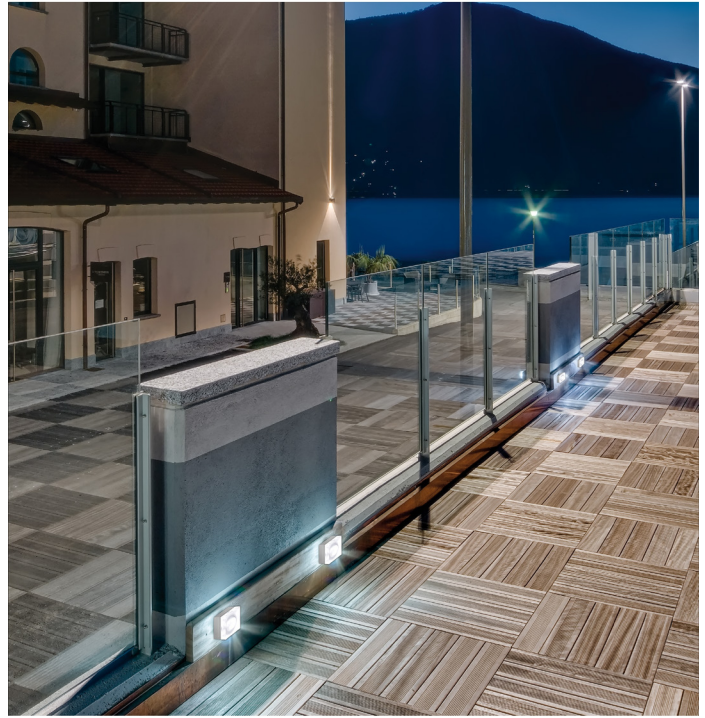

ALU SQUARE MINI

Wall sconce series. Fixtures consist of:

- Multi-step powder-coat painting process, optimized against UV rays and corrosion.
- Copper-free precision machined anodized aluminum housing and optical compartment.
- Satin UV-stabilized diffuser.
- Custom molded, anti-aging gasket(s).
- Stainless steel external hardware.
- Custom MCPCB utilized to maximize heat dissipation and promote a long LED life.
- Wall effects light emission.