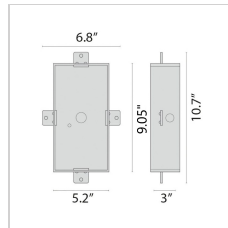

INCLUDED ACCESSORIES

DESCRIPTION	FINISH	PART NUMBER
ALU TECH		
Rough in - ALU TECH RV		3101407
Rough in - ALU TECH RO		3101409
Rough in - ALU TECH SQ		3101408

310407
Recessed Alu Tech RV