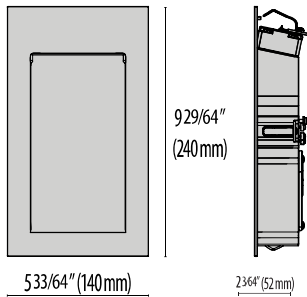

ALU TECH

Recessed wall step light series. Fixtures consist of:

- → Multi-step powder-coat painting process, optimized against UV rays and corrosion.
- → Copper-free precision machined anodized aluminum housing and optical compartment.
- → Frosted, flat, tempered silk-screened soda-lime glass diffuser.
- → Custom molded, anti-aging gasket(s).
- → Custom MCPCB utilized to maximize heat dissipation and promote a long LED life.
- → IESNA Type III light distribution.
- → Input voltage: 120-277 V (50 / 60 Hz), integral driver.
- → Pre-wired factory sealed cable for external electrical

- connection included.
- → Stainless steel grounding tether included.
- → Consult factory for dimming options, custom finishes, and non-cataloged CCT (Kelvin) options.
- → Consult factory for custom pre-wired factory sealed cable length options.
- → Stainless steel recessed rough-in kit can be ordered separately.
- → 5-year warranty.
- → Product meets Buy American Act requirements within ARRA.
- → Marine Grade finish.
- → Suitable for Natatorium applications.

FINISHES

- GR-EV1 / Anodized aluminum / Matt
- BK-81 / Black / Textured
- AN-96 / Iron gray / Textured
- GR-94 / Aluminum metallic / Textured
- WH-87 / White / Textured
- RB-10 / Iron rust / Textured

ALU TECH
RV

Wattage	
RV	6W
RO	11W
SQ	11W

Lumen Output	27K	3K	35K	4K
RV	202	207	212	212
RO	383	396	408	421
SQ	428	441	454	467

Scan here
for installation
instructions