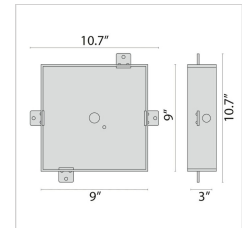

INCLUDED ACCESSORIES

DESCRIPTION	FINISH	PART NUMBER
ALU TECH		
Rough in - ALU TECH RV		3101407
Rough in - ALU TECH RO		3101409
Rough in - ALU TECH SQ		3101408

310407
Recessed Alu Tech RV

310409
Recessed Alu Tech RO