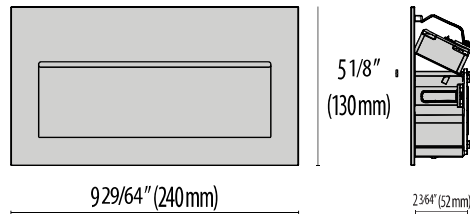

ALU TECH

Recessed wall step light series. Fixtures consist of:

- → Multi-step powder-coat painting process, optimized against UV rays and corrosion.
- → Copper-free precision machined anodized aluminum housing and optical compartment.
- → Frosted, flat, tempered silk-screened soda-lime glass diffuser.
- → Custom molded, anti-aging gasket(s).
- → Custom MCPCB utilized to maximize heat dissipation and promote a long LED life.
- → IESNA Type III light distribution.
- → Input voltage: 120-277 V (50 / 60 Hz), integral driver.
- → Pre-wired factory sealed cable for external electrical

- connection included.
- → Stainless steel grounding tether included.
- → Consult factory for dimming options, custom finishes, and non-cataloged CCT (Kelvin) options.
- → Consult factory for custom pre-wired factory sealed cable length options.
- → Stainless steel recessed rough-in kit can be ordered separately.
- → 5-year warranty.
- → Product meets Buy American Act requirements within ARRA.
- → Marine Grade finish.
- → Suitable for Natatorium applications.

FINISHES

- GR-EV1 / Anodized aluminum / Matt
- BK-81 / Black / Textured
- AN-96 / Iron gray / Textured
- GR-94 / Aluminum metallic / Textured
- WH-87 / White / Textured
- RB-10 / Iron rust / Textured

ALU TECH
RO

Wattage	
RV	6W
RO	11W
SQ	11W

Lumen Output	27K	3K	35K	4K
RV	202	207	212	212
RO	383	396	408	421
SQ	428	441	454	467

Scan here
for installation
instructions