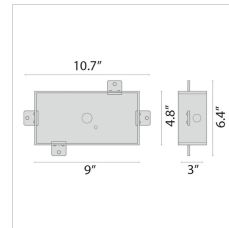

INCLUDED ACCESSORIES

DESCRIPTION	FINISH	PART NUMBER
ALU TECH		
Rough in - ALU TECH RV		3101407
Rough in - ALU TECH RO		3101409
Rough in - ALU TECH SQ		3101408

310407
Recessed Alu Tech RV

310409
Recessed Alu Tech RO