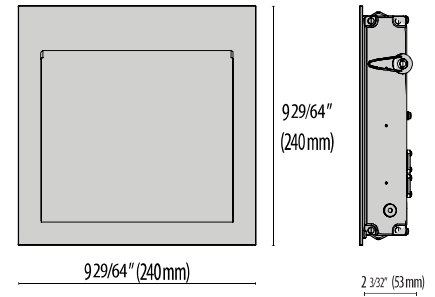

ALU TECH
RO

ALU TECH
SQ

Wattage	
RV	6W
RO	11W
SQ	11W

Lumen Output	27K	3K	35K	4K
RV	202	207	212	212
RO	383	396	408	421
SQ	428	441	454	467

Scan here
for installation
instructions

Order Guide - Alu Tech

Order code example