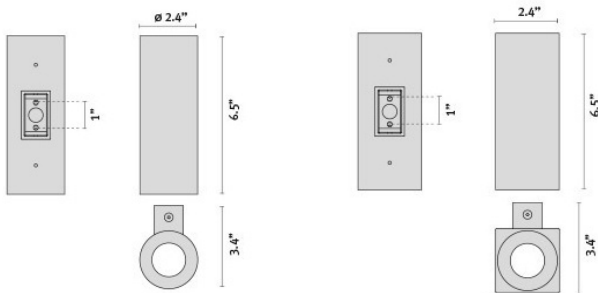

ALU WALL/R

ALU WALL/S

Lumen Output	27K	3K	35K	4K	6K
Alu Wall R/ B	106	112	117	123	135
Alu Wall R/M	53	56	59	62	68
Alu Wall S/B	106	112	117	123	135
Alu Wall S/M	53	56	59	62	68

2.1W Max Wattage - M

4.2W Max Wattage - B

Scan here
for installation
instructions

Revision 04
06/23