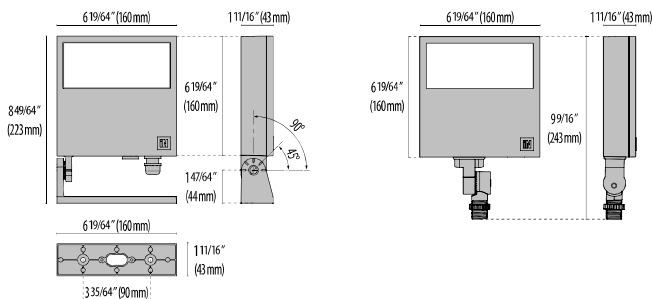

FOCUS+
1 YO

FOCUS+
1 SA

Lumen Output	27K	3K	35K	4K	6K
Focus+One C/I	1173	1247	1321	1395	1466
Focus+One C/M	1168	1242	1315	1389	1462
Focus+One C/W	1110	1180	1250	1320	1390
Focus+One ELL	1230	1307	1384	1462	1359
Focus+One T1	1101	1170	1239	1308	1377
Focus+One T3	1043	1108	1173	1239	1340

19W Max Wattage

Scan here
for installation
instructions