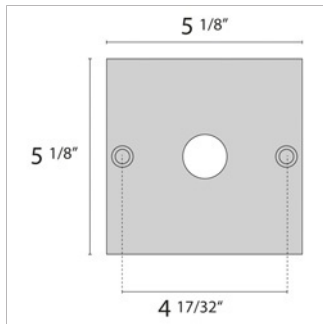

Order code example

F+1-YO-19-T4-AM-27K-120V-NA-FG

F+1

Housing Style	Wattage	Optics	Finish	Kelvin	Voltage	Controls	Accessories	
YO Yoke	19 19 watt (max)	T1 Type I	AM Aluminum Metallic	27K 2700k	UNV 120-277V	NA Non Dimming	Jbox Square Jbox cover	
SA Swivel	XX Specify Wattage Must be below max	T3 Type III	IG Iron Gray	3K 3000k				
		C/I 17° beam	IR Iron Rust	35K 3500k		0-10V 0-10V Dimming	WS20 Wall Support 20" (yoke mount only)	
		C/M 34° beam	BK Textured Black	4K 4000k				
		C/W 56° beam	WH Textured White					WS40 Wall Support 40" (yoke mount only)
		ELL Elliptical 15°x45°	CC Custom Color					MC3.5 Mounting Collar for 3.5" Pole
						ELV ELV Dimming	MC2.3 Mounting Collar For 2.3" Pole	

OPTIONAL ACCESSORIES

07959- Square Jbox Cover