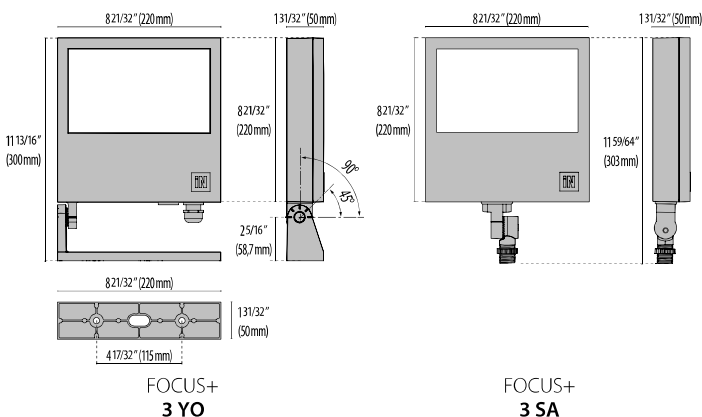

Lumen Output	27K	3K	35K	4K	6K
Focus+Three C/I	3539	3759	3979	4199	4419
Focus+Three C/M	3468	3683	3895	4114	4329
Focus+Three C/W	3248	3449	3650	3852	4053
Focus+Three ELL	3732	3964	4196	4428	4660
Focus+Three T1	3210	3409	3608	3807	4006
Focus+Three T3	3220	3420	3620	3820	4020

54W Max Wattage

Scan here
for installation
instructions