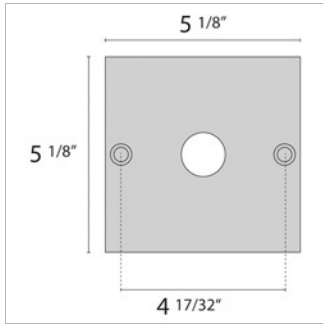

Order Guide - Focus+Three

Order code example

F+3-YO-54-T4-AM-27K-120V-NA-jbox

F+3

Housing Style	Wattage	Optics	Finish	Kelvin	Voltage	Controls	Accessories
YO Standard	54 54 watt (max)	T1 Type I	AM Aluminum Metallic	27K 2700k	UNV 120-277V	NA Non Dimming	Jbox Square Jbox cover WS20 Wall Support 20" (yoke mount only) WS40 Wall Support 40" (yoke mount only) MC3.5 Mounting Collar for 3.5" Pole MC2.3 Mounting Collar For 2.3" Pole BD Barn Door Kit
SA Swivel	XX Specify Wattage Must be below max	T3 Type III C/I 17° beam C/M 34° beam C/W 56° beam ELL Elliptical 15°x45°	IG Iron Gray IR Iron Rust BK Textured Black WH Textured White CC Custom Color	3K 3000k 35K 3500k 4K 4000k		0-10V 0-10V Dimming ELV ELV Dimming	

OPTIONAL ACCESSORIES

07959- Square Jbox Cover