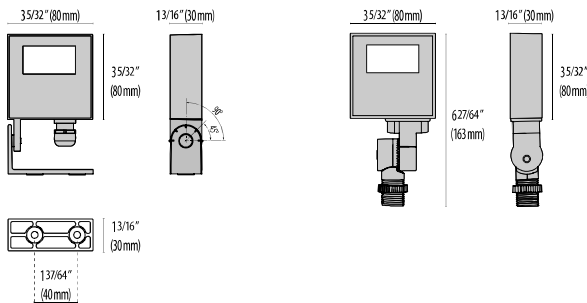

FOCUS+
ZERO SA

FINISHES

- AN-96 / Iron gray / Textured
- GR-94 / Aluminum metallic / Textured
- RB-10 / Iron rust / Textured
- WH-87 / White / Textured
- BK-81 / Black / Textured

FOCUS+
ZERO YO