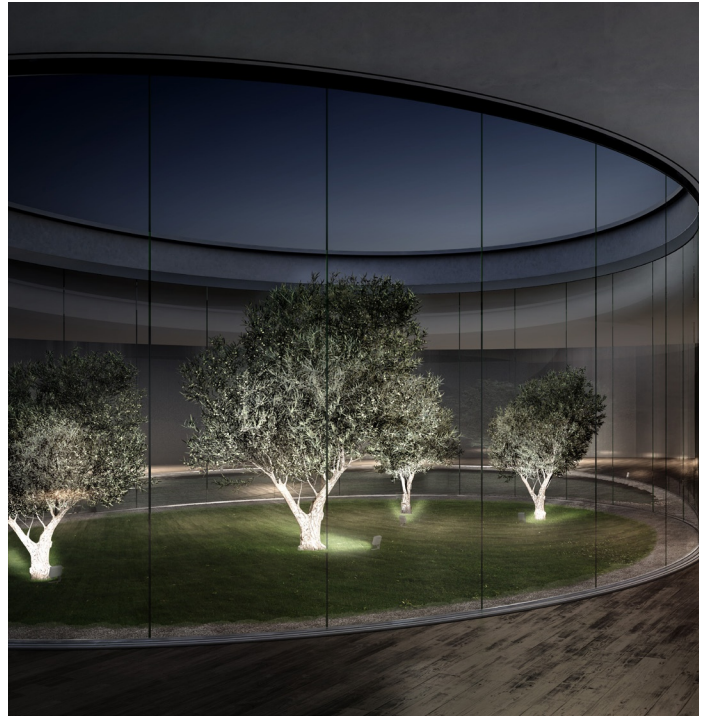

# FOCUS+ ZERO

Economical low-profile landscape flood light series.

Fixtures consist of:

- Multi-step powder-coat painting process, optimized against UV rays and corrosion.
- Copper-free precision die-cast aluminum housing, ring/faceplate, and adjustable mounting bracket.
- Extra-clear, flat, tempered silk-screened soda-lime glass diffuser.
- Custom molded, anti-aging gasket(s).
- Custom MCPCB utilized to maximize heat dissipation and promote a long LED life.
- NEMA 7H x 6V light distribution (S/EW).
- Input voltage: 120 V, integral D.O.B. module with surge protection up to 500 V.

- Pre-wired factory sealed cable for external electrical connection included.
- Standard robust 1/2" NPS knuckle mount with 180° adjustable swivel arm (SA versions) and rugged, locking teeth for a simplified installation.
- Technopolymer ground spike accessory available for FOCUS+ ZERO (ordered separately).
- Matching junction box plate optional accessory available (ordered separately).
- Custom finishes (please specify RAL color).
- 5-year warranty.
- Marine Grade finish.
- Suitable for Natatorium applications.