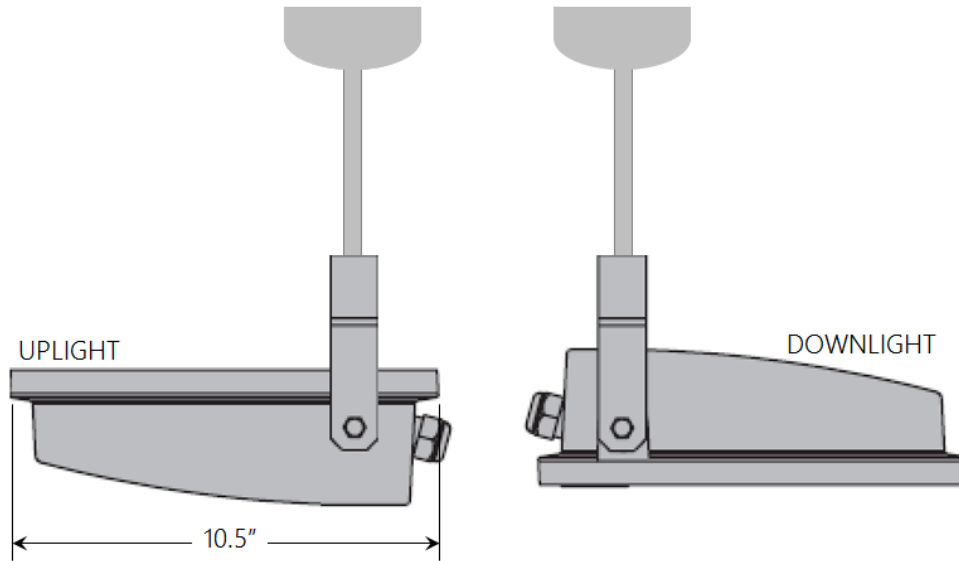

GUELL PENDANTS*

GUELL 1 & GUELL 2 – Single fixture pendant*

- Each fixture has its own stem/pendant (length to be specified by the customer).
- A $\varnothing 5''$ canopy cover that matches the fixture is provided to cover the jbox.
- *NOTE: Single pendants may not hang perfectly straight due to the offset center of gravity.