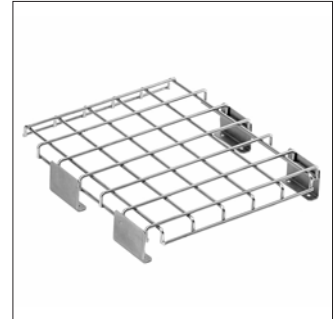

OPTIONAL ACCESSORIES

DESCRIPTION

GUELL 1/S

Louvre GUELL 1 Symmetrical (NOT SUITABLE FOR C/IW)

GUELL 1/A

Louvre GUELL 1 Asymmetrical (NOT SUITABLE FOR C/IW)

GUELL 1

Soft glass GUELL 1

Protective grid GUELL 1

Wall support 500 mm/19.69" GUELL 1/2

Wall support 1000 mm/39.37" GUELL 1/2

Single pole top support GUELL 1

Double pole top support GUELL 1

Plate Cover JBox

14172902