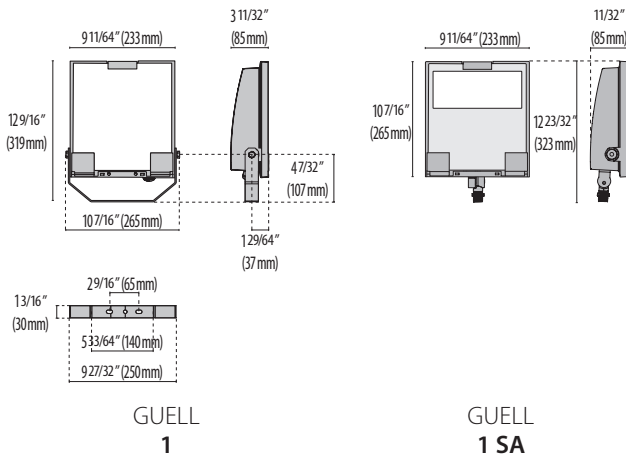

FINISHES

- GR-94 / Aluminum metallic / Textured
- RB-10 / Iron rust / Textured
- BK-81 / Black / Textured
- AN-96 / Iron gray / Textured
- WH-87 / White / Textured