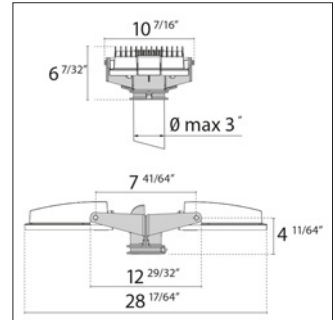

OPTIONAL ACCESSORIES

DESCRIPTION

GUELL 1/S

Louvre GUELL 1 Symmetrical (NOT SUITABLE FOR C/IW)

GUELL 1/A

Louvre GUELL 1 Asymmetrical (NOT SUITABLE FOR C/IW)

GUELL 1

Soft glass GUELL 1

Protective grid GUELL 1

Wall support 500 mm/19.69" GUELL 1/2

Wall support 1000 mm/39.37" GUELL 1/2

Single pole top support GUELL 1

Double pole top support GUELL 1

Plate Cover JBox

14453294