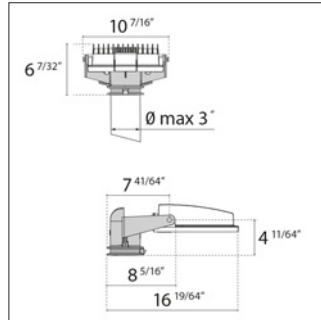

OPTIONAL ACCESSORIES

DESCRIPTION

GUELL 1/S

Louvre GUELL 1 Symmetrical (NOT SUITABLE FOR C/IW)

GUELL 1/A

Louvre GUELL 1 Asymmetrical (NOT SUITABLE FOR C/IW)

GUELL 1

Soft glass GUELL 1

Protective grid GUELL 1

Wall support 500 mm/19.69" GUELL 1/2

Wall support 1000 mm/39.37" GUELL 1/2

Single pole top support GUELL 1

Double pole top support GUELL 1

Plate Cover JBox

14453194