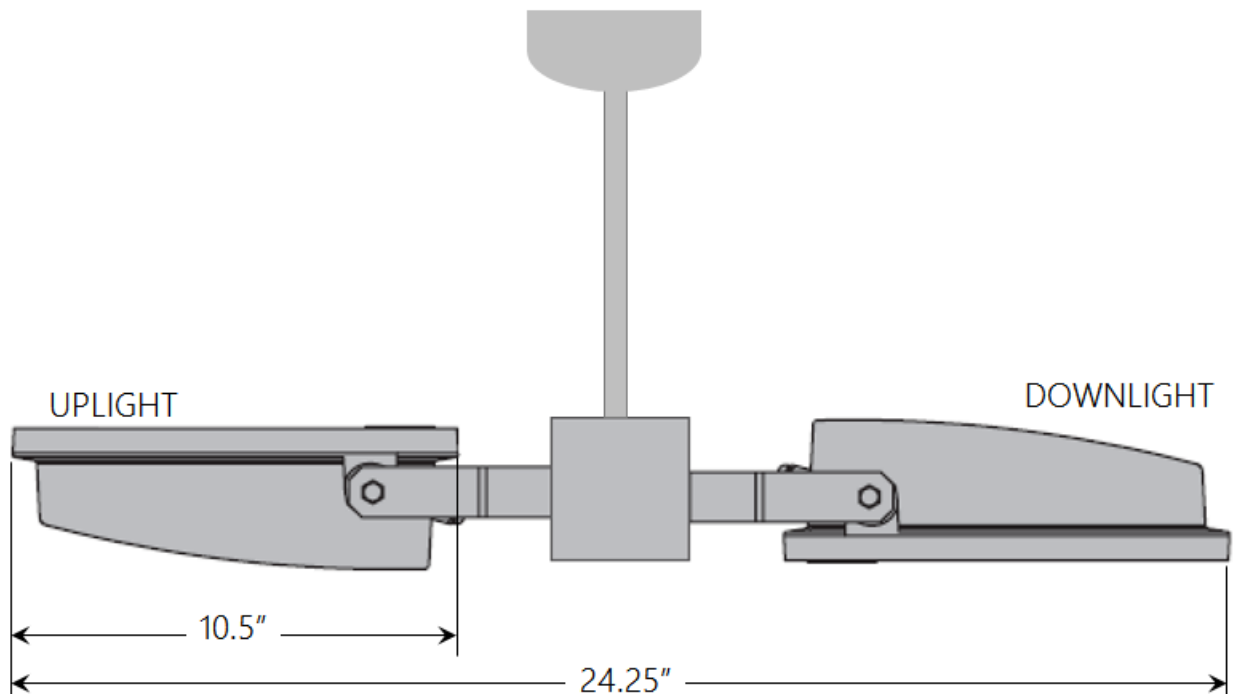

GUELL 1 & GUELL 2 – Double fixture pendant

- Each pair of fixtures has a stem/pendant (length to be specified by the customer).
- A $\varnothing 5''$ canopy cover that matches the fixture is provided to cover the jbox.