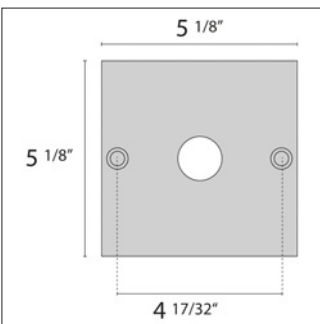

07957 (Not suitable for Swivel Option)