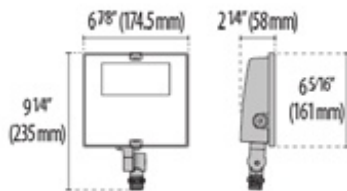

GUELL ZERO

Economical low-profile landscape flood light series.

Fixtures consist of:

- → Multi-step powder-coat painting process, optimized against UV rays and corrosion.
- → Copper-free precision die-cast aluminum housing, ring/faceplate, and adjustable mounting arm.
- → Extra-clear, flat, tempered silk-screened soda-lime glass diffuser.
- → Custom molded, anti-aging gasket(s).
- → High-efficiency COB, combined with an optimized passive cooling system, provides a long LED life.

- → NEMA 6H x 5V light distribution (S/W).
- → Input voltage: 120-277 V (50 / 60 Hz), integral 1-10 V dimming driver.
- → Pre-wired factory sealed cable for external electrical connection included.
- → Standard robust 1/2" NPS knuckle mount with 180° adjustable swivel arm (SA versions) and rugged, locking teeth for a simplified installation.
- → 5-year warranty.
- → Marine Grade finish.
- → Suitable for Natatorium applications.

FINISHES

- GR-94 / Aluminum metallic / Textured
- RB-10 / Iron rust / Textured
- BK-81 / Black / Textured
- AN-96 / Iron gray / Textured
- WH-87 / White / Textured

GUELL
ZERO

Lumen Output	3K	4K
Guell+Zero 13W	1249	1549
Guell+Zero 26W	2569	2769

Scan here
for installation
instructions