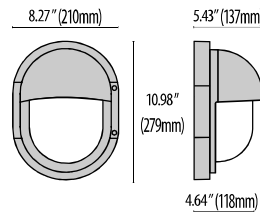

MAGICCLICK
OVAL SHADE V

Scan Here for
Installation Instructions

Lumen Output	27K	3K	35K	4K	5K
Magclick Oval	575	608	641	675	708
Magclick Oval Shade H	316	334	352	370	388
Magclick Oval Shade V	358	377	395	414	451