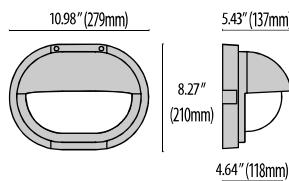

MAGICCLICK
OVAL SHADE H