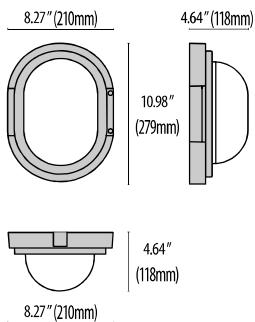

MAGICCLICK
OVAL