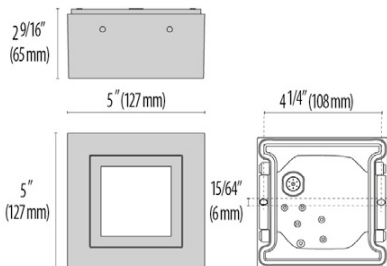

MIMIK
10 CEILING

Lumen Output	27K	3K	35K	4K	5K
Mimik 10 Ceiling C/I	555	600	645	690	735
Mimik 10 Ceiling Tech	648	701	753	806	856

10W Max Wattage

Scan here
for installation
instructions