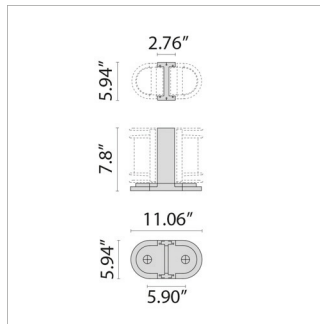

P7
7.8" Post