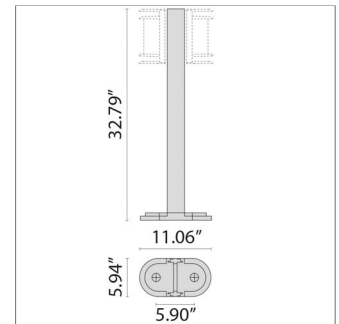

11W Max Wattage

Scan here
for installation
instructions

Order Guide - Nikko+21

Order code example

N21-V-11-IG-3K-120-NA-WB

N21-

Trim Style	Wattage	Finish	Kelvin	Voltage	Controls	Accessories
OP Open	11 11 watt (max)	AM Aluminum Metallic	27K 2700k	UNV 120-277V	NA Non Dimming	REM Remote Mounted Emergency Battery Back Up
G Grill		IG Iron Gray	3K 3000k			
V Shade		Specify Wattage Must be below max	IR Iron Rust			
		BK Textured Black	4K 4000k		ELV ELV Dimming	WB Wall Bracket
		WH Textured White	5K 5000k			P7 7.8" Post
		CC Custom Color	65K 6500k			P22 22.95" Post
			RED Static Red			P32 32.79" Post
			BLU Static Blue			
			GRN Static Green			

WB
Wall Bracket

P7
7.8" Post

P22
22.95" Post

P32
32.79" Post

Performance in Lighting reserves the right to make all necessary changes without prior notice.

Performance in Lighting - 2621 Keys Pointe - Conyers, Georgia 30013 - USA - voice 770.822.2115 - info.usa@pil.lighting
www.performanceinlighting.com