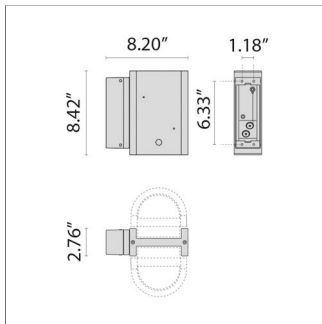

11W Max Wattage

Scan here
for installation
instructions

Order Guide - Nikko+21

Order code example

N21-V-11-IG-3K-120-NA-WB

N21-

Trim Style	Wattage	Finish	Kelvin	Voltage	Controls	Accessories
OP Open	11 11 watt (max)	AM Aluminum Metallic	27K 2700k	UNV 120-277V	NA Non Dimming	REM Remote Mounted Emergency Battery Back Up
G Grill		IG Iron Gray	3K 3000k			
V Shade		Specify Wattage Must be below max	IR Iron Rust			
		BK Textured Black	4K 4000k		ELV ELV Dimming	WB Wall Bracket
		WH Textured White	5K 5000k			P7 7.8" Post
		CC Custom Color	65K 6500k			P22 22.95" Post
			RED Static Red			P32 32.79" Post
			BLU Static Blue			
			GRN Static Green			

WB
Wall Bracket

P7
7.8" Post

P22
22.95" Post

P32
32.79" Post

Performance in Lighting reserves the right to make all necessary changes without prior notice.

Performance in Lighting - 2621 Keys Pointe - Conyers, Georgia 30013 - USA - voice 770.822.2115 - info.usa@pil.lighting
www.performanceinlighting.com