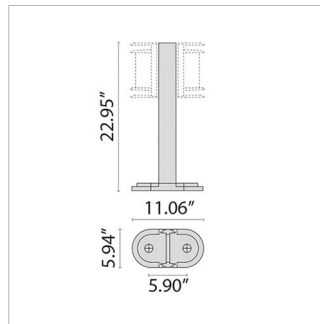

P22
22.95" Post