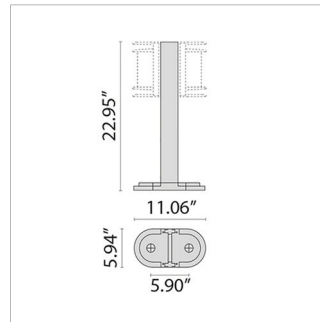

WB
Wall Bracket

P7
7.8" Post

P22
22.95" Post

P32
32.79" Post

CLEAR GLASS
60W INC VERSION

Performance in Lighting reserves the right to make all necessary changes without prior notice.

Performance in Lighting - 2621 Keys Pointe - Conyers, Georgia 30013 - USA - voice 770.822.2115 - info.usa@pil.lighting
www.performanceinlighting.com