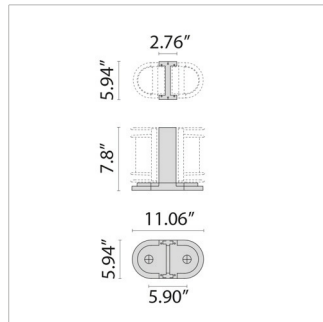

WB
Wall Bracket

P7
7.8" Post

P22
22.95" Post

P32
32.79" Post

CLEAR GLASS
60W INC VERSION

Performance in Lighting reserves the right to make all necessary changes without prior notice.

Performance in Lighting - 2621 Keys Pointe - Conyers, Georgia 30013 - USA - voice 770.822.2115 - info.usa@pil.lighting
www.performanceinlighting.com