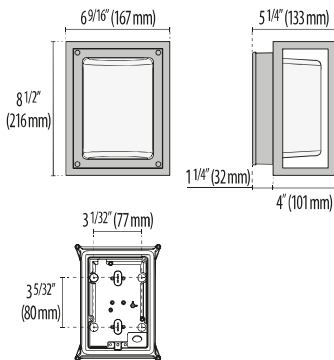

NIKKO+
21 LA