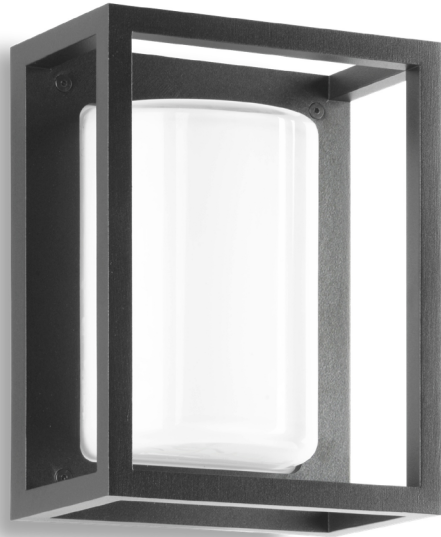

NIKKO+21 LA

Surface-mount doorway and hallway lights and post mount series. Fixtures consist of:

- Multi-step powder-coat painting process, optimized against UV rays and corrosion.
- Copper-free die-cast aluminum housing, ring, and faceplates.
- High transmittance, internally coated, soda-lime pressed glass diffuser, thermally and chemically quenched to strengthen the impact resistance and reduce the effect of rapid temperature changes.
- Custom molded, anti-aging gasket(s).
- Stainless steel external hardware.
- High-efficiency COB, combined with an optimized passive cooling system, provides a long LED life.

- 100% uniform diffused light emission.
- Input voltage: 120-277 V (50 / 60 Hz), integral driver.
- Consult factory for dimming options, custom finishes (please specify RAL color), and non-cataloged CCT (Kelvin) options including static colors.
- Wall bracket and post accessories available (ordered separately).
- Product meets Buy American Act requirements within ARRA.
- 5-year warranty on components.
- 10-year warranty on glass.
- Marine Grade finish.
- Suitable for Natatorium applications.

FINISHES

- AN-96 / Iron gray / Textured
- RB-10 / Iron rust / Textured
- GR-94 / Aluminum metallic / Textured
- WH-87 / White / Textured
- BK-81 / Black / Textured

NIKKO+
21 LA

Lumen Output	27K	3K	35K	4K	5K
Nikko+21 LA	695	712	729	746	763