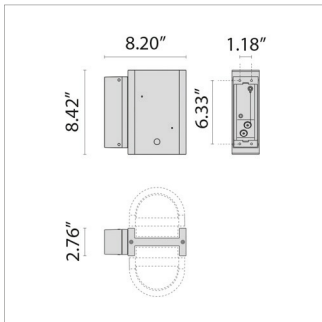

11W Max Wattage

Scan here
for installation
instructions

Order Guide - Nikko+21 LA

Order code example

N21L-11-AM-4K-120-0-10V-REM

N21L

Light Source	Finish	Kelvin	Voltage	Controls	Accessories
LED 11 watt LED (max) XX Specify Wattage Must be below max INC 60W INC Edison Lamp (Lamp by others)	AM Aluminum Metallic	LED ONLY 27K 2700k	UNV 120-277V	LED ONLY NA Non Dimming	REM Remote Mounted Emergency Battery Back-Up CLEAR Clear Glass INC Version Only WB Wall Bracket P7 7.8" Post P22 22.95" Post P32 32.79" Post
		3K 3000k		0-10V 0-10V Dimming	
	IG Iron Gray	35K 3500k		ELV ELV Dimming	
	IR Iron Rust	4K 4000k			
	BK Textured Black	5K 5000k			
	WH Textured White	65K 6500k			
	CC Custom Color	RED Static Red			
		BLU Static Blue			
		GRN Static Green			

WB
Wall Bracket

P7
7.8" Post

P22
22.95" Post

P32
32.79" Post

CLEAR GLASS
60W INC VERSION

Performance in Lighting reserves the right to make all necessary changes without prior notice.

Performance in Lighting - 2621 Keys Pointe - Conyers, Georgia 30013 - USA - voice 770.822.2115 - info.usa@pil.lighting
www.performanceinlighting.com