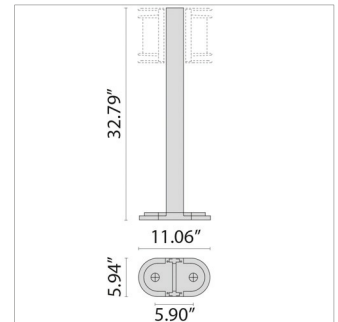

11W Max Wattage

Scan here
for installation
instructions

Order Guide - Nikko+21 LA

Order code example

N21L-11-AM-4K-120-0-10V-REM

N21L

Light Source	Finish	Kelvin	Voltage	Controls	Accessories
LED 11 watt LED (max) XX Specify Wattage Must be below max INC 60W INC Edison Lamp (Lamp by others)	AM Aluminum Metallic	LED ONLY 27K 2700k	UNV 120-277V	LED ONLY NA Non Dimming	REM Remote Mounted Emergency Battery Back-Up CLEAR Clear Glass INC Version Only WB Wall Bracket P7 7.8" Post P22 22.95" Post P32 32.79" Post
		3K 3000k		0-10V 0-10V Dimming	
	IG Iron Gray	35K 3500k		ELV ELV Dimming	
	IR Iron Rust	4K 4000k			
	BK Textured Black	5K 5000k			
	WH Textured White	65K 6500k			
	CC Custom Color	RED Static Red			
		BLU Static Blue			
		GRN Static Green			

WB
Wall Bracket

P7
7.8" Post

P22
22.95" Post

P32
32.79" Post

CLEAR GLASS
60W INC VERSION

Performance in Lighting reserves the right to make all necessary changes without prior notice.

Performance in Lighting - 2621 Keys Pointe - Conyers, Georgia 30013 - USA - voice 770.822.2115 - info.usa@pil.lighting
www.performanceinlighting.com