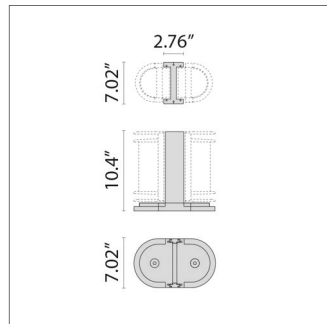

11W Max Wattage

Scan here
for installation
instructions

Order Guide - Nikko+27

Order code example

N27-OP-11-AM-3K-120-NA-WB

N27-

| Trim Style | Wattage | Finish | Kelvin | Voltage | Controls | Accessories |
|------------------------|------------------------------|--------------------------------|----------------------------|------------------------|-------------------------------|--|
| OP Open Trim | 22 22 watt (max) | AM Aluminum Metallic | 27K 2700k | UNV 120-277V | NA Non Dimming | REM Remote Mounted Emergency Battery Back-Up |
| G Grill | XX Specify Wattage | IG Iron Gray | 3K 3000k | | 0-10V 0-10V Dimming | WB Wall Bracket |
| V Shade | Must be below max | IR Iron Rust | 35K 3500k | | ELV ELV Dimming | P10 10.43" Post |
| | | BK Textured Black | 4K 4000k | | | P32 32.79" Post |
| | | WH Textured White | 5K 5000k | | | P48 48.54" Post |
| | | CC Custom Color | 65K 6500k | | | |
| | | | RED Static Red | | | |
| | | | BLU Static Blue | | | |
| | | | GRN Static Green | | | |

WB
Wall Bracket

P10
10.4" Post

P32
32.79" Post

P48
48.54" Post