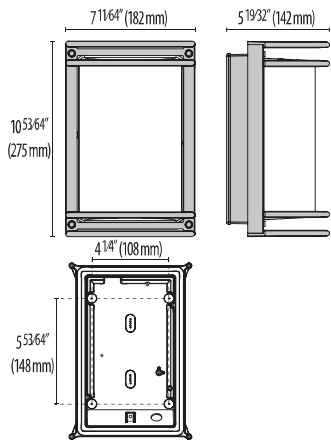

NIKKO
+27 LED