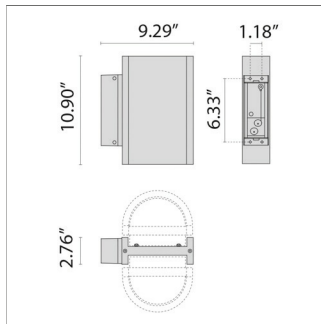

11W Max Wattage

Scan here
for installation
instructions

Order Guide - Nikko+27

Order code example

N27-OP-11-AM-3K-120-NA-WB

N27-

| Trim Style | Wattage | Finish | Kelvin | Voltage | Controls | Accessories |
|------------------------|------------------------------|--------------------------------|----------------------------|------------------------|-------------------------------|--|
| OP Open Trim | 22 22 watt (max) | AM Aluminum Metallic | 27K 2700k | UNV 120-277V | NA Non Dimming | REM Remote Mounted Emergency Battery Back-Up |
| G Grill | XX Specify Wattage | IG Iron Gray | 3K 3000k | | 0-10V 0-10V Dimming | WB Wall Bracket |
| V Shade | Must be below max | IR Iron Rust | 35K 3500k | | ELV ELV Dimming | P10 10.43" Post |
| | | BK Textured Black | 4K 4000k | | | P32 32.79" Post |
| | | WH Textured White | 5K 5000k | | | P48 48.54" Post |
| | | CC Custom Color | 65K 6500k | | | |
| | | | RED Static Red | | | |
| | | | BLU Static Blue | | | |
| | | | GRN Static Green | | | |

WB
Wall Bracket

P10
10.4" Post

P32
32.79" Post

P48
48.54" Post