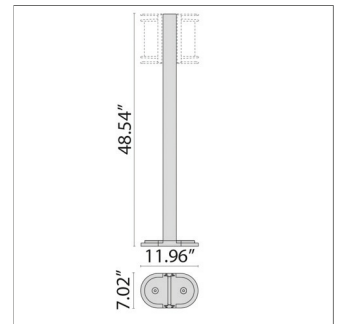

11W Max Wattage

Scan here
for installation
instructions

Order Guide - Nikko+27

Order code example

N27-OP-11-AM-3K-120-NA-WB

N27-

| Trim Style | Wattage | Finish | Kelvin | Voltage | Controls | Accessories |
|------------------------|------------------------------|--------------------------------|----------------------------|------------------------|-------------------------------|--|
| OP Open Trim | 22 22 watt (max) | AM Aluminum Metallic | 27K 2700k | UNV 120-277V | NA Non Dimming | REM Remote Mounted Emergency Battery Back-Up |
| G Grill | XX Specify Wattage | IG Iron Gray | 3K 3000k | | 0-10V 0-10V Dimming | WB Wall Bracket |
| V Shade | Must be below max | IR Iron Rust | 35K 3500k | | ELV ELV Dimming | P10 10.43" Post |
| | | BK Textured Black | 4K 4000k | | | P32 32.79" Post |
| | | WH Textured White | 5K 5000k | | | P48 48.54" Post |
| | | CC Custom Color | 65K 6500k | | | |
| | | | RED Static Red | | | |
| | | | BLU Static Blue | | | |
| | | | GRN Static Green | | | |

WB
Wall Bracket

P10
10.4" Post

P32
32.79" Post

P48
48.54" Post