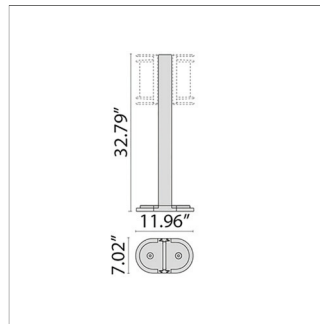

11W Max Wattage

Scan here
for installation
instructions

Order Guide - Nikko+27

Order code example

N27-OP-11-AM-3K-120-NA-WB

N27-

| Trim Style | Wattage | Finish | Kelvin | Voltage | Controls | Accessories |
|------------------------|------------------------------|--------------------------------|----------------------------|------------------------|-------------------------------|--|
| OP Open Trim | 22 22 watt (max) | AM Aluminum Metallic | 27K 2700k | UNV 120-277V | NA Non Dimming | REM Remote Mounted Emergency Battery Back-Up |
| G Grill | XX Specify Wattage | IG Iron Gray | 3K 3000k | | 0-10V 0-10V Dimming | WB Wall Bracket |
| V Shade | Must be below max | IR Iron Rust | 35K 3500k | | ELV ELV Dimming | P10 10.43" Post |
| | | BK Textured Black | 4K 4000k | | | P32 32.79" Post |
| | | WH Textured White | 5K 5000k | | | P48 48.54" Post |
| | | CC Custom Color | 65K 6500k | | | |
| | | | RED Static Red | | | |
| | | | BLU Static Blue | | | |
| | | | GRN Static Green | | | |

WB
Wall Bracket

P10
10.4" Post

P32
32.79" Post

P48
48.54" Post