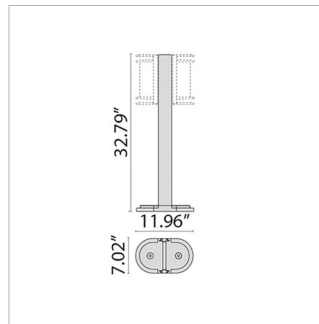

22W Max Wattage

Scan here
for installation
instructions

Order Guide - Nikko+27 LA

Order code example

N27L-LED-22-AM-4K-120-NA

N27L-

Light Source	Wattage	Finish	Kelvin	Voltage	Controls	Accessories
LED 22W LED INC 60W INC Edison Lamp (Lamp by others)	LED ONLY 22 22 watt (max) XX Specify Wattage Must be below max	AM Aluminum Metallic IG Iron Gray IR Iron Rust BK Textured Black WH Textured White CC Custom Color	LED ONLY 27K 2700k 3K 3000k 35K 3500k 4K 4000k 5K 5000k 65K 6500k RED Static Red BLU Static Blue GRN Static Green	UNV 120-277V	LED ONLY NA Non Dimming 0-10V 0-10V Dimming ELV ELV Dimming	REM Remote Mounted Emergency Battery Back Up CLEAR Clear Glass INC Version Only WB Wall Bracket P10 10.43" Post P32 32.79" Post P48 48.54" Post

WB
Wall Bracket

P10
10.4" Post

P32
32.79" Post

P48
48.54" Post

CLEAR GLASS
60W INC VERSION