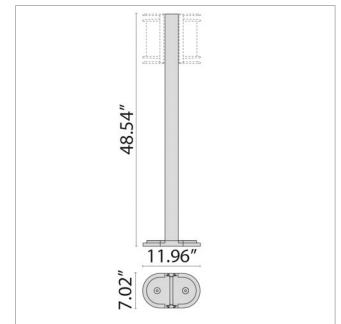

WB
Wall Bracket

P10
10.4" Post

P32
32.79" Post

P48
48.54" Post

CLEAR GLASS
60W INC VERSION