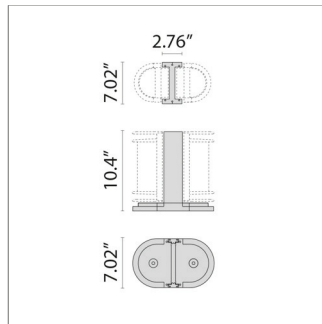

WB
Wall Bracket

P10
10.4" Post

P32
32.79" Post

P48
48.54" Post

CLEAR GLASS
60W INC VERSION