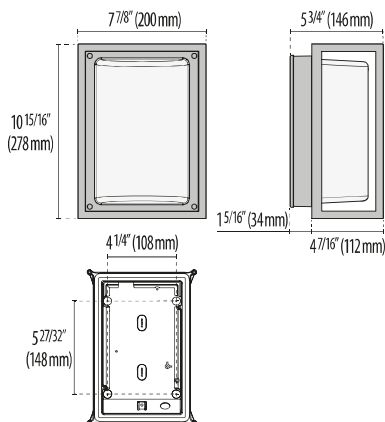

NIKKO+
27 LA