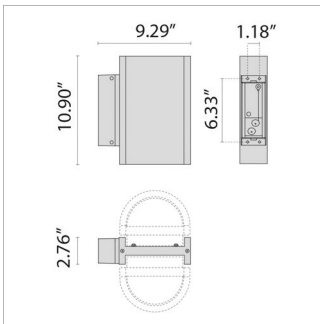

WB
Wall Bracket

P10
10.4" Post

P32
32.79" Post

P48
48.54" Post

CLEAR GLASS
60W INC VERSION