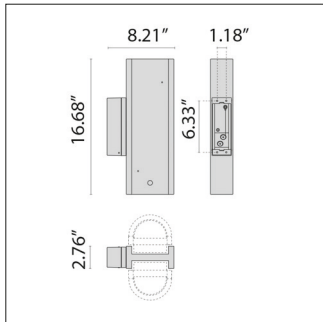

24W Max Wattage

Scan here
for installation
instructions

Order Guide - Nikko+45

Order code example

N45-OP-24-AM-3K-120-NA-REM

N45-

| Trim Style | Wattage | Finish | Kelvin | Voltage | Controls | Accessories |
|----------------------------|--|-----------------------------------|---------------------|------------------------|---------------------------|--|
| OP Open | 24 24 watt (max) | AM Aluminum Metallic | 27K 2700k | UNV 120-277V | NA Non Dimming | REM Remote Mounted Emergency Battery Back Up |
| G Grill | | IG Iron Gray | 3K 3000k | | | |
| S Split | XX Specify Wattage Must be below max | IR Iron Rust | 35K 3500k | | ELV ELV Dimming | WB Wall Bracket |
| | | BK Textured Black | 4K 4000k | | | |
| | | WH Textured White | 5K 5000k | | | |
| | | CC Custom Color | 65K 6500k | | | |
| | | RED Static Red | | | | |
| BLU Static Blue | | | | | | |
| GRN Static Green | | | | | | |
| | | | | | | P16 16.4" Post |
| | | | | | | P32 32.79" Post |
| | | | | | | P48 48.54" Post |

WB
Wall Bracket

P16
16.4" Post

P32
32.79" Post

P48
48.54" Post