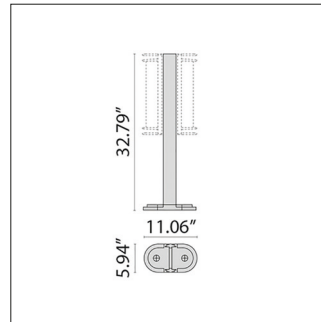

24W Max Wattage

Scan here
for installation
instructions

Order Guide - Nikko+45

Order code example

N45-OP-24-AM-3K-120-NA-REM

N45-

| Trim Style | Wattage | Finish | Kelvin | Voltage | Controls | Accessories |
|----------------------------|--|-----------------------------------|---------------------|------------------------|---------------------------|--|
| OP Open | 24 24 watt (max) | AM Aluminum Metallic | 27K 2700k | UNV 120-277V | NA Non Dimming | REM Remote Mounted Emergency Battery Back Up |
| G Grill | | IG Iron Gray | 3K 3000k | | | |
| S Split | XX Specify Wattage Must be below max | IR Iron Rust | 35K 3500k | | ELV ELV Dimming | WB Wall Bracket |
| | | BK Textured Black | 4K 4000k | | | |
| | | WH Textured White | 5K 5000k | | | |
| | | CC Custom Color | 65K 6500k | | | |
| | | RED Static Red | | | | |
| BLU Static Blue | | | | | | |
| GRN Static Green | | | | | | |
| | | | | | | P16 16.4" Post |
| | | | | | | P32 32.79" Post |
| | | | | | | P48 48.54" Post |

WB
Wall Bracket

P16
16.4" Post

P32
32.79" Post

P48
48.54" Post