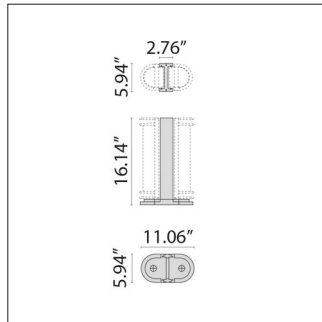

24W Max Wattage

Scan here
for installation
instructions

Order Guide - Nikko+45

Order code example

N45-OP-24-AM-3K-120-NA-REM

N45-

| Trim Style | Wattage | Finish | Kelvin | Voltage | Controls | Accessories |
|----------------------------|--|-----------------------------------|---------------------|------------------------|---------------------------|--|
| OP Open | 24 24 watt (max) | AM Aluminum Metallic | 27K 2700k | UNV 120-277V | NA Non Dimming | REM Remote Mounted Emergency Battery Back Up |
| G Grill | | IG Iron Gray | 3K 3000k | | | |
| S Split | XX Specify Wattage Must be below max | IR Iron Rust | 35K 3500k | | ELV ELV Dimming | WB Wall Bracket |
| | | BK Textured Black | 4K 4000k | | | |
| | | WH Textured White | 5K 5000k | | | |
| | | CC Custom Color | 65K 6500k | | | |
| | | RED Static Red | | | | |
| BLU Static Blue | | | | | | |
| GRN Static Green | | | | | | |
| | | | | | | P16 16.4" Post |
| | | | | | | P32 32.79" Post |
| | | | | | | P48 48.54" Post |

WB
Wall Bracket

P16
16.4" Post

P32
32.79" Post

P48
48.54" Post