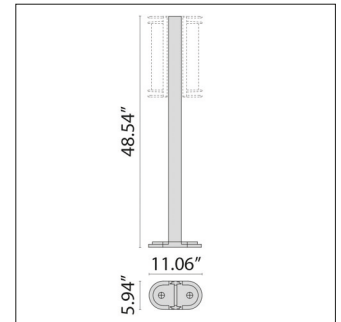

24W Max Wattage

Scan here
for installation
instructions

Order Guide - Nikko+45

Order code example

N45-OP-24-AM-3K-120-NA-REM

N45-

| Trim Style | Wattage | Finish | Kelvin | Voltage | Controls | Accessories |
|----------------------------|--|-----------------------------------|---------------------|------------------------|---------------------------|--|
| OP Open | 24 24 watt (max) | AM Aluminum Metallic | 27K 2700k | UNV 120-277V | NA Non Dimming | REM Remote Mounted Emergency Battery Back Up |
| G Grill | | IG Iron Gray | 3K 3000k | | | |
| S Split | XX Specify Wattage Must be below max | IR Iron Rust | 35K 3500k | | ELV ELV Dimming | WB Wall Bracket |
| | | BK Textured Black | 4K 4000k | | | |
| | | WH Textured White | 5K 5000k | | | |
| | | CC Custom Color | 65K 6500k | | | |
| | | RED Static Red | | | | |
| BLU Static Blue | | | | | | |
| GRN Static Green | | | | | | |
| | | | | | | P16 16.4" Post |
| | | | | | | P32 32.79" Post |
| | | | | | | P48 48.54" Post |

WB
Wall Bracket

P16
16.4" Post

P32
32.79" Post

P48
48.54" Post