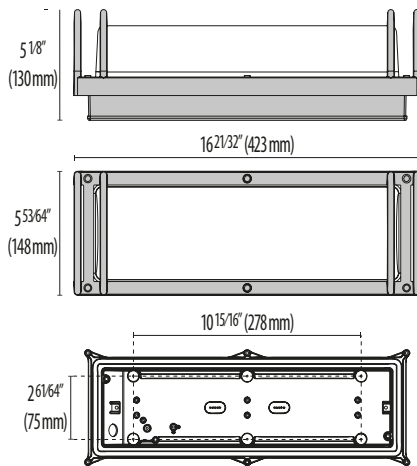

NIKKO
+45 LED

Lumen Output	27K	3K	35K	4K	5K
Nikko+45	664	702	740	778	816
Nikko+45 Grill	363	384	404	425	445
Nikko+45 Split	324	340	356	372	404

24W Max Wattage