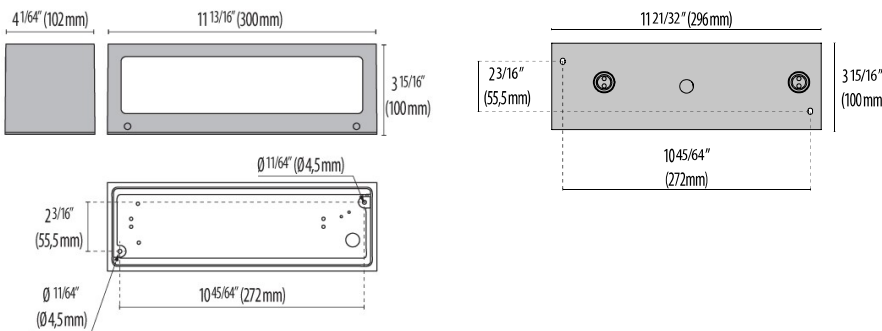

QUASAR 30

Wall sconce series. Fixtures consist of:

- → Multi-step powder-coat painting process, optimized against UV rays and corrosion.
- → Copper-free precision die-cast aluminum housing and mounting plate.
- → Micro-prismatic patterned flat, tempered silk-screened soda-lime glass diffuser.
- → Custom molded, anti-aging gasket(s).
- → Stainless steel external hardware.
- → High-efficiency COB, combined with an optimized passive cooling system, provides a long LED life.
- → Internal specular reflector coated with 5-layers of PVD 99.98% pure aluminum providing >95% reflection.

- → Single (TECH) or dual (DOUBLETECH) light emission.
- → IESNA Type I light distribution.
- → Input voltage: 120-277 V (50 / 60 Hz), integral 0-10 V dimming driver.
- → Junction box mounting plate included (for 4" octagon box only, provided by others).
- → Consult factory for dimming options, custom finishes (please specify RAL color), and non-cataloged CCT (Kelvin) options including static colors.
- → Product meets Buy American Act requirements within ARRA.
- → 5-year warranty.
- → Marine Grade finish.
- → Suitable for Natatorium applications.

FINISHES

- AN-96 / Iron gray / Textured
- GR-94 / Aluminum metallic / Textured
- WH-87 / White / Textured
- BK-81 / Black / Textured
- RB-10 / Iron rust / Textured

QUASAR
30

Scan here
for installation
instructions

Lumen Output	27K	3K	35K	4K	5K
Quasar 30 Tech	1272	1350	1427	1505	1582
Quasar 30 Double Tech	1944	2046	2148	2251	2352

22W/35W Max Wattage