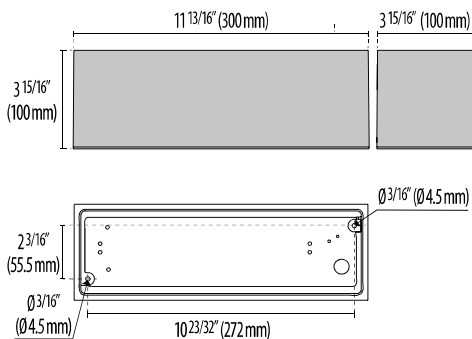

QUASAR 30 CEILING

Ceiling mount series. Fixtures consist of:

- → Multi-step powder-coat painting process, optimized against UV rays and corrosion.
- → Copper-free precision die-cast aluminum housing and mounting plate.
- → Micro-prismatic patterned flat, tempered silk-screened soda-lime glass diffuser.
- → Custom molded, anti-aging gasket(s).
- → Stainless steel external hardware.
- → High-efficiency COB, combined with an optimized passive cooling system, provides a long LED life.
- → Internal specular reflector coated with 5-layers of PVD 99.98% pure aluminum providing >95% reflection.

- → 90° x 95° beam angle (TECH)
- → Input voltage: 120-277 V (50 / 60 Hz), integral 0-10 V dimming driver.
- → Junction box mounting plate included (for 4" octagon box only, provided by others).
- → Consult factory for dimming options, custom finishes (please specify RAL color), and non-cataloged CCT (Kelvin) options including static colors.
- → Product meets Buy American Act requirements within ARRA.
- → 5-year warranty.
- → Marine Grade finish.
- → Suitable for Natatorium applications.

FINISHES

- AN-96 / Iron gray / Textured
- GR-94 / Aluminum metallic / Textured
- WH-87 / White / Textured
- BK-81 / Black / Textured
- RB-10 / Iron rust / Textured

Scan here
for installation
instructions

QUASAR 30 CEILING

Lumen Output	27K	3K	35K	4K	5K
Quasar 30 Ceiling	1689	1756	1822	1889	1955

21W Max Wattage

Revision 02
10/22