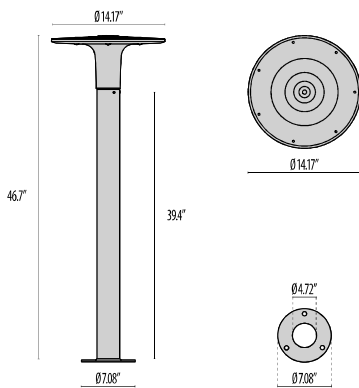

SPILLO
MINI

Scan here
for installation
instructions