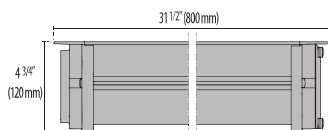

STRIP SQUARE+ INGROUND
800 (31.50")