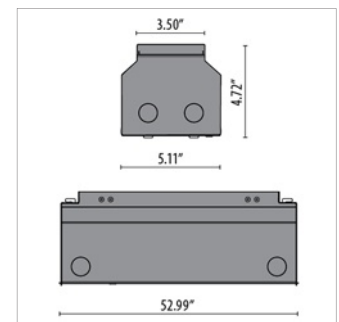

Order Guide - Strip Square Inground+

Order code example **SSIN+-550-14-A/M-AM-3K-120-NA**

SSIN+

Housing Style	Wattage	Optics	Finish	Kelvin	Voltage	Controls	Accessories
550 21.6"	14 14 watt (550)	A/M 18° Asymmetric Beam	AA Anodized Aluminum (standard)	27K 2700k	UNV 120-277V	NA Non Dimming	NS Non-Slip Glass
800 31.6"	30 30 watt (550 Max)	C/I 9° Beam	AM Aluminum Metallic	3K 3000k		0-10V 0-10V Dimming	FRST Frosted glass lens
1050 41.5"	21 21 watt (800)	15 15° Beam	IG Iron Gray	35K 3500k		ELV ELV Dimming not available with all wattage options	LVR Hex Louver
1300 51.4"	43 43 watt (800 Max)	20 20° Beam	IR Iron Rust	4K 4000k			
	27 27 watt (1050)	30 30° Beam	BK Textured Black	5K 5000K			
	55 55 watt (1050 Max)	40 40° Beam	WH Textured White	65K 6500K			
	70 70° Beam	70 70° Beam	CC Custom Color	RED Static Red			
	ELL1 15°x45°			BLU Static Blue			
	ELL2 40°x60°			GRN Static Green			
	33 33 watt (1300)			AMB Amber			
	67 67 watt (1300 Max)			RGBW RGBW (ELL1 ONLY)			
	XX Specify wattage Must be below max			TW Tunable White (2700k-6500k) (ELL1 ONLY)			
	Wattage on RGBW fixtures cannot be changed. Chart below						

RGBW Wattage

Strip Square Inground+ 550 RGBW	19W
Strip Square Inground+ 800 RGBW	28W
Strip Square Inground+ 1050 RGBW	37W
Strip Square Inground+ 1300 RGBW	46W

INCLUDED ACCESSORIES

DESCRIPTION	FINISH	PART NUMBER
STRIP SQUARE+ INGROUND		
Recessed rough-in kit (~ 22")		310422
Recessed rough-in kit (~ 32")		310423
Recessed rough-in kit (~ 42")		310424
Recessed rough-in kit (~ 52")		310425

310425