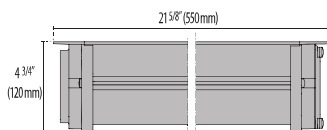

STRIP SQUARE+ INGROUND
550 (21.65")