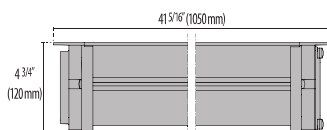

STRIP SQUARE+ INGROUND
800 (31.50")

STRIP SQUARE+ INGROUND
1050 (41.34")

STRIP SQUARE+ INGROUND
1300 (51.18")

Scan here
for installation
instructions

Order Guide - Strip Square Inground+

Order code example **SSIN+-550-14-A/M-AM-3K-120-NA**