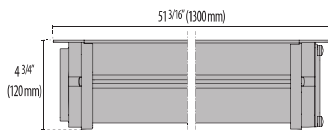

- Drive over rated <6 MPH, 4409 lbs weight
- Static load up to 4409 lbs
- Stainless steel grounding tether included.
- Each rough-in kit is provided with a protective faceplate to avoid possible deformations during the installation in concrete to simplify installation.
- Five optional finishes available. Add finish suffix to any part number for textured Black (BK-81), Iron gray (AN96-96), Aluminum metallic (GR-94), White (WH-87), Iron rust (RB-10) when not standard.
- Consult factory for dimming options, marine-grade, custom finishes (please specify RAL color), and non-cataloged CCT (Kelvin) options including static colors.
- Consult factory for custom pre-wired factory sealed cable length options.
- Frosted (FRST) and Non-Slip (NS) glass option available - add suffix to any part number.
- Product meets Buy American Act requirements within ARRA.
- 5-year warranty.
- Marine Grade finish.
- Suitable for Natatorium applications.

STRIP SQUARE+ INGROUND
800 (31.50")

STRIP SQUARE+ INGROUND
1050 (41.34")

STRIP SQUARE+ INGROUND
1300 (51.18")

Scan here
for installation
instructions

Order Guide - Strip Square Inground+

Order code example **SSIN+-550-14-A/M-AM-3K-120-NA**