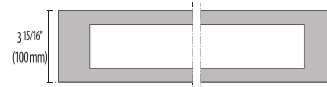

FINISHES

- GR-EV1 / Anodized aluminum / Matt
- BK-81 / Black / Textured
- AN-96 / Iron gray / Textured
- GR-94 / Aluminum metallic / Textured
- WH-87 / White / Textured
- RB-10 / Iron rust / Textured

STRIP SQUARE+ INGROUND
550 (21.65")

STRIP SQUARE+ INGROUND
800 (31.50")

STRIP SQUARE+ INGROUND
1050 (41.34")

STRIP SQUARE+ INGROUND
1300 (51.18")

Scan here
for installation
instructions

Order Guide - Strip Square Inground+

Order code example **SSIN+-550-14-A/M-AM-3K-120-NA**