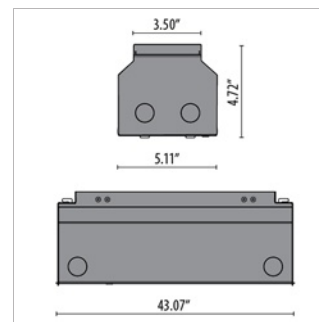

Order Guide - Strip Square Inground+

Order code example **SSIN+-550-14-A/M-AM-3K-120-NA**

SSIN+

Housing Style	Wattage	Optics	Finish	Kelvin	Voltage	Controls	Accessories
550 21.6"	14 14 watt (550)	A/M 18° Asymmetric Beam	AA Anodized Aluminum (standard)	27K 2700k	UNV 120-277V	NA Non Dimming	NS Non-Slip Glass
800 31.6"	30 30 watt (550 Max)	C/I 9° Beam	AM Aluminum Metallic	3K 3000k		0-10V 0-10V Dimming	FRST Frosted glass lens
1050 41.5"	21 21 watt (800)	15 15° Beam	IG Iron Gray	35K 3500k		ELV ELV Dimming not available with all wattage options	LVR Hex Louver
1300 51.4"	43 43 watt (800 Max)	20 20° Beam	IR Iron Rust	4K 4000k			
	27 27 watt (1050)	30 30° Beam	BK Textured Black	5K 5000K			
	55 55 watt (1050 Max)	40 40° Beam	WH Textured White	65K 6500K			
	70 70° Beam	70 70° Beam	CC Custom Color	RED Static Red			
	ELL1 15°x45°			BLU Static Blue			
	ELL2 40°x60°			GRN Static Green			
	33 33 watt (1300)			AMB Amber			
	67 67 watt (1300 Max)			RGBW RGBW (ELL1 ONLY)			
	XX Specify wattage Must be below max			TW Tunable White (2700k-6500k) (ELL1 ONLY)			
	Wattage on RGBW fixtures cannot be changed. Chart below						

RGBW Wattage

Strip Square Inground+ 550 RGBW	19W
Strip Square Inground+ 800 RGBW	28W
Strip Square Inground+ 1050 RGBW	37W
Strip Square Inground+ 1300 RGBW	46W

INCLUDED ACCESSORIES

DESCRIPTION	FINISH	PART NUMBER
STRIP SQUARE+ INGROUND		
Recessed rough-in kit (~ 22")		310422
Recessed rough-in kit (~ 32")		310423
Recessed rough-in kit (~ 42")		310424
Recessed rough-in kit (~ 52")		310425

310424