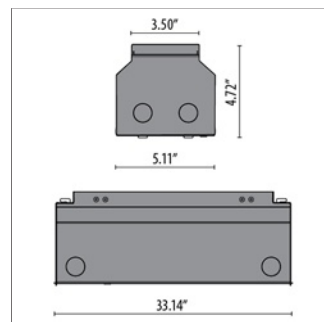

Order Guide - Strip Square Inground+

Order code example **SSIN+-550-14-A/M-AM-3K-120-NA**

SSIN+

Housing Style	Wattage	Optics	Finish	Kelvin	Voltage	Controls	Accessories
550 21.6"	14 14 watt (550)	A/M 18° Asymmetric Beam	AA Anodized Aluminum (standard)	27K 2700k	UNV 120-277V	NA Non Dimming	NS Non-Slip Glass
800 31.6"	30 30 watt (550 Max)	C/I 9° Beam	AM Aluminum Metallic	3K 3000k		0-10V 0-10V Dimming	FRST Frosted glass lens
1050 41.5"	21 21 watt (800)	15 15° Beam	IG Iron Gray	35K 3500k		ELV ELV Dimming not available with all wattage options	LVR Hex Louver
1300 51.4"	43 43 watt (800 Max)	20 20° Beam	IR Iron Rust	4K 4000k			
	27 27 watt (1050)	30 30° Beam	BK Textured Black	5K 5000K			
	55 55 watt (1050 Max)	40 40° Beam	WH Textured White	65K 6500K			
	70 70° Beam	70 70° Beam	CC Custom Color	RED Static Red			
	ELL1 15°x45°			BLU Static Blue			
	ELL2 40°x60°			GRN Static Green			
	33 33 watt (1300)			AMB Amber			
	67 67 watt (1300 Max)			RGBW RGBW (ELL1 ONLY)			
	XX Specify wattage Must be below max			TW Tunable White (2700k-6500k) (ELL1 ONLY)			
	Wattage on RGBW fixtures cannot be changed. Chart below						

RGBW Wattage

Strip Square Inground+ 550 RGBW	19W
Strip Square Inground+ 800 RGBW	28W
Strip Square Inground+ 1050 RGBW	37W
Strip Square Inground+ 1300 RGBW	46W

INCLUDED ACCESSORIES

DESCRIPTION	FINISH	PART NUMBER
STRIP SQUARE+ INGROUND		
Recessed rough-in kit (~ 22")		310422
Recessed rough-in kit (~ 32")		310423
Recessed rough-in kit (~ 42")		310424
Recessed rough-in kit (~ 52")		310425

310423