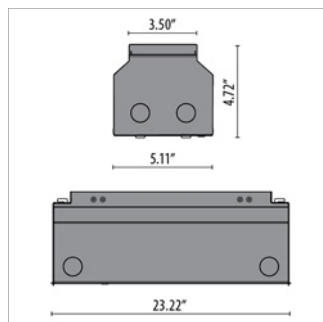

RGBW Wattage

Strip Square Inground+ 550 RGBW	19W
Strip Square Inground+ 800 RGBW	28W
Strip Square Inground+ 1050 RGBW	37W
Strip Square Inground+ 1300 RGBW	46W

INCLUDED ACCESSORIES

DESCRIPTION	FINISH	PART NUMBER
STRIP SQUARE+ INGROUND		
Recessed rough-in kit (~ 22")		310422
Recessed rough-in kit (~ 32")		310423
Recessed rough-in kit (~ 42")		310424
Recessed rough-in kit (~ 52")		310425