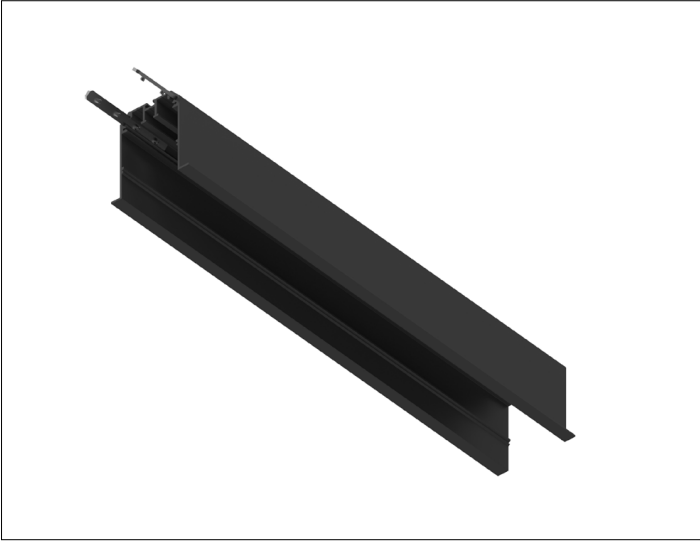

IVY RECESSED PROFILE

Recessed Profile for IVY Lighting System

CONCEPT

Professional recessed ceiling/wall mounted low voltage modular light system allowing for maximum application flexibility.
Designed in collaboration with Stefano Boeri Interiors as product design consultant.

MECHANICAL CHARACTERISTICS

Dimensions	3.37"W x 3.39"H
Materials	Extruded aluminum profile with flange protected with a layer of black anodization, minimum thickness of 15 μ .
Finish	● Deep Black
Functionality	Different mounting configurations are achievable using joint connectors that make it possible to build a simple or complex systems. To be completed with IVY series lighting modules.
Mounting	Recessed flanged profile for use in indoor/outdoor installations. Profile system configurations are achieved through joint connectors.
Weight	19.69" L: 2.05 lbs / 39.37" L: 4.10 lbs / 78.74" L: 8.20 lbs

WARRANTY

5 year limited warranty.

IVY RECESSED PROFILE

SPECIFICATION INFORMATION

Ex: 1E4159 / 1T7073

1 - PROFILE	2 - END CAP	3 - JOINT CONNECTOR	4 - DECORATIVE COVER
REQUIRED	REQUIRED	OPTIONAL	OPTIONAL

● Deep Black Finish

1 - PROFILE (REQUIRED)

IVY recessed aluminum profile with flange.

Finish ●

Part No. **1E4159**

IVY recessed aluminum profile with flange.

Finish ●

Part No. **1E4160**

IVY recessed aluminum profile with flange.