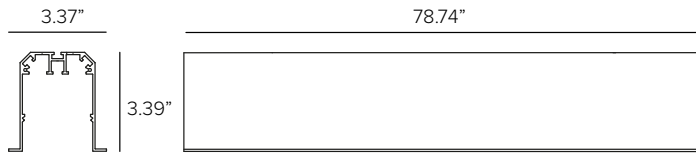

MECHANICAL CHARACTERISTICS

Dimensions	3.37"W x 3.39"H
Materials	Extruded aluminum profile with flange protected with a layer of black anodization, minimum thickness of 15 μ .
Finish	● Deep Black
Functionality	Different mounting configurations are achievable using joint connectors that make it possible to build a simple or complex systems. To be completed with IVY series lighting modules.
Mounting	Recessed flanged profile for use in indoor/outdoor installations. Profile system configurations are achieved through joint connectors.
Weight	19.69" L: 2.05 lbs / 39.37" L: 4.10 lbs / 78.74" L: 8.20 lbs

1 - PROFILE (REQUIRED)

IVY recessed aluminum profile with flange.

Finish ●

Part No. **1E4159**

IVY recessed aluminum profile with flange.

Finish ●

Part No. **1E4160**

IVY recessed aluminum profile with flange.