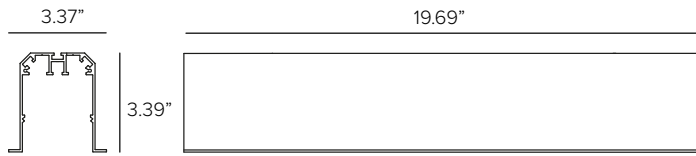

IVY RECESSED PROFILE

SPECIFICATION INFORMATION

Ex: 1E4159 / 1T7073

1 - PROFILE	2 - END CAP	3 - JOINT CONNECTOR	4 - DECORATIVE COVER
REQUIRED	REQUIRED	OPTIONAL	OPTIONAL

● Deep Black Finish

1 - PROFILE (REQUIRED)

IVY recessed aluminum profile with flange.

Finish ●

Part No. **1E4159**