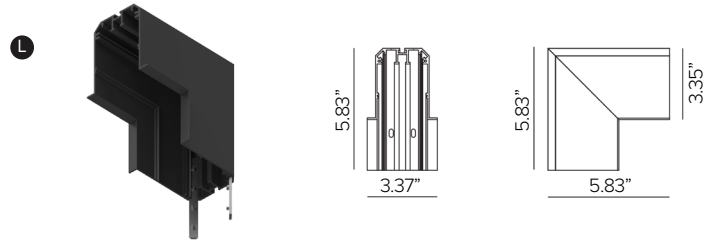

MECHANICAL CHARACTERISTICS

Dimensions	3.37"W x 3.39"H
Materials	Extruded aluminum profile with flange protected with a layer of black anodization, minimum thickness of 15 μ .
Finish	● Deep Black
Functionality	Different mounting configurations are achievable using joint connectors that make it possible to build a simple or complex systems. To be completed with IVY series lighting modules.
Mounting	Recessed flanged profile for use in indoor/outdoor installations. Profile system configurations are achieved through joint connectors.
Weight	19.69" L: 2.05 lbs / 39.37" L: 4.10 lbs / 78.74" L: 8.20 lbs

Finish ●

Part No. **1E4161**

2 - END CAP (REQUIRED)

IVY recessed profile end cap kit, 2pcs.

Finish ●

Part No. **1E4258**

IVY RECESSED PROFILE

3 - JOINT CONNECTOR (OPTIONAL)

IVY recessed profile L-joint connector.

Finish ●

Part No. **1E4259**

IVY recessed profile L-concave joint connector.

Finish ●

Part No. **1E4260**

IVY recessed profile L-convex joint connector.

Finish ●