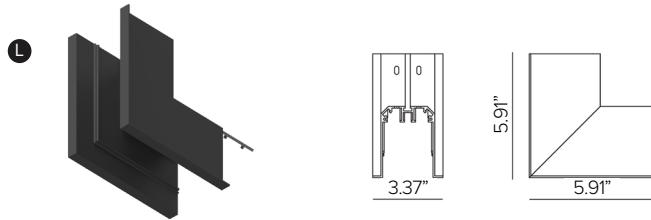

MECHANICAL CHARACTERISTICS

Dimensions	3.37"W x 3.39"H
Materials	Extruded aluminum profile with flange protected with a layer of black anodization, minimum thickness of 15 μ .
Finish	● Deep Black
Functionality	Different mounting configurations are achievable using joint connectors that make it possible to build a simple or complex systems. To be completed with IVY series lighting modules.
Mounting	Recessed flanged profile for use in indoor/outdoor installations. Profile system configurations are achieved through joint connectors.
Weight	19.69" L: 2.05 lbs / 39.37" L: 4.10 lbs / 78.74" L: 8.20 lbs

IVY recessed profile L-joint connector.

Finish ●

Part No. **1E4259**

IVY recessed profile L-concave joint connector.

Finish ●

Part No. **1E4260**

IVY recessed profile L-convex joint connector.

Finish ●

Part No. **1E4261**

4 - DECORATIVE COVER (OPTIONAL)

IVY profile decorative cover, field cuttable.

Finish ●

Part No. **1E4170**

● Deep Black Finish