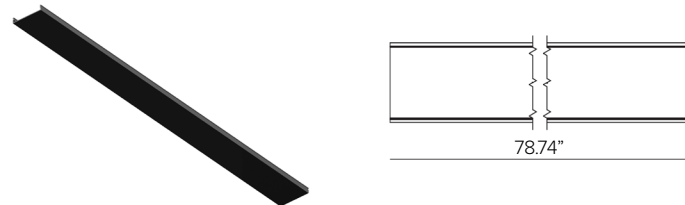

MECHANICAL CHARACTERISTICS

Dimensions	3.37"W x 3.39"H
Materials	Extruded aluminum profile with flange protected with a layer of black anodization, minimum thickness of 15 μ .
Finish	● Deep Black
Functionality	Different mounting configurations are achievable using joint connectors that make it possible to build a simple or complex systems. To be completed with IVY series lighting modules.
Mounting	Recessed flanged profile for use in indoor/outdoor installations. Profile system configurations are achieved through joint connectors.
Weight	19.69" L: 2.05 lbs / 39.37" L: 4.10 lbs / 78.74" L: 8.20 lbs

IVY recessed profile L-joint connector.

Finish ●

Part No. **1E4259**

IVY recessed profile L-concave joint connector.

Finish ●

Part No. **1E4260**

IVY recessed profile L-convex joint connector.

Finish ●

Part No. **1E4261**

4 - DECORATIVE COVER (OPTIONAL)

IVY profile decorative cover, field cuttable.

Finish ●

Part No. **1E4170**

● Deep Black Finish