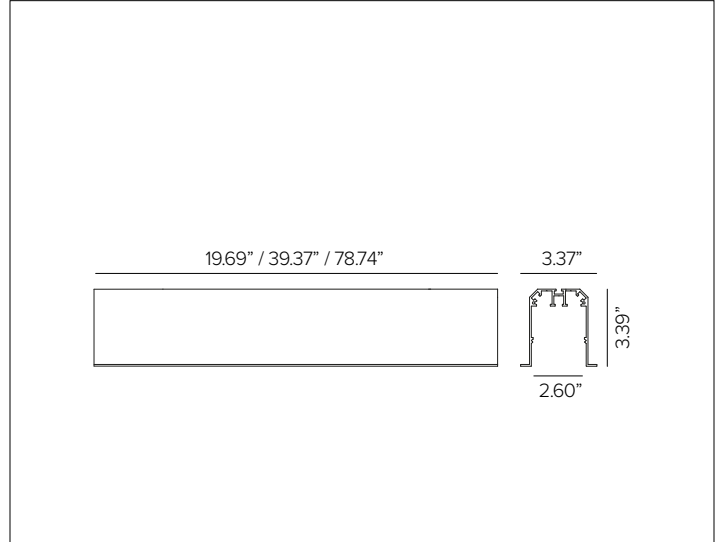

IVY RECESSED PROFILE

Recessed Profile for IVY Lighting System

CONCEPT

Professional recessed ceiling/wall mounted low voltage modular light system allowing for maximum application flexibility.
Designed in collaboration with Stefano Boeri Interiors as product design consultant.

MECHANICAL CHARACTERISTICS

Dimensions	3.37"W x 3.39"H
Materials	Extruded aluminum profile with flange protected with a layer of black anodization, minimum thickness of 15μ.
Finish	● Deep Black
Functionality	Different mounting configurations are achievable using joint connectors that make it possible to build a simple or complex systems. To be completed with IVY series lighting modules.
Mounting	Recessed flanged profile for use in indoor/outdoor installations. Profile system configurations are achieved through joint connectors.
Weight	19.69" L: 2.05 lbs / 39.37" L: 4.10 lbs / 78.74" L: 8.20 lbs

WARRANTY

5 year limited warranty.