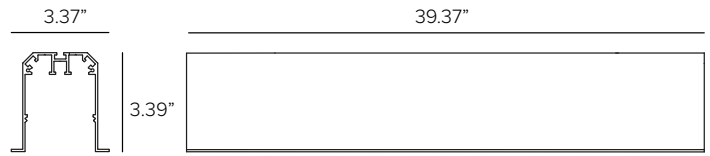

IVY recessed aluminum profile with flange.

Finish ●

Part No. **1E4160**