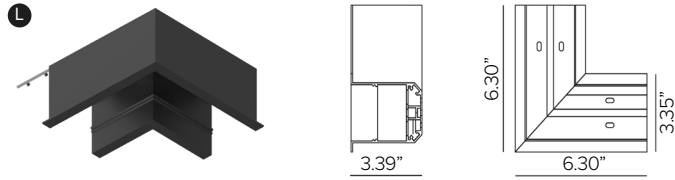

MECHANICAL CHARACTERISTICS

Dimensions	3.37"W x 3.39"H
Materials	Extruded aluminum profile with flange protected with a layer of black anodization, minimum thickness of 15 μ .
Finish	● Deep Black
Functionality	Different mounting configurations are achievable using joint connectors that make it possible to build a simple or complex systems. To be completed with IVY series lighting modules.
Mounting	Recessed flanged profile for use in indoor/outdoor installations. Profile system configurations are achieved through joint connectors.
Weight	19.69" L: 2.05 lbs / 39.37" L: 4.10 lbs / 78.74" L: 8.20 lbs

Finish ●

Part No. **1E4161**

2 - END CAP (REQUIRED)

IVY recessed profile end cap kit, 2pcs.

Finish ●

Part No. **1E4258**

IVY RECESSED PROFILE

3 - JOINT CONNECTOR (OPTIONAL)