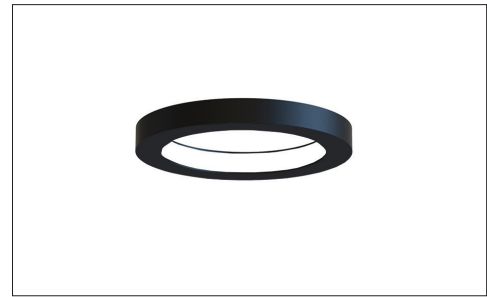

SURFACE MOUNT*

*Remote Driver.