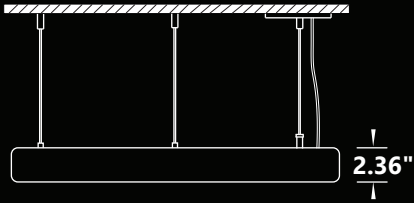

OPTIONS

- No Options*
- 90 CRI

*Leave Empty.

LUMEN OUTPUT:

Watts	30K	35K	40K
25W	2205 lm	2250 lm	2295 lm
50W	4410 lm	4500 lm	4590 lm
75W	6610 lm	6750 lm	6890 lm

Project:

Type:

SIZE:

Diameter		
Size	Outer Lit	Inner Lit
2 Feet	27.952 Inch	25.196 Inch
3 Feet	34.250 Inch	37.795 Inch
4 Feet	46.456 Inch	44.094 Inch

RADIANCE:

OUTER LIT

INNER LIT

MOUNTING:

SUSPENDED - CEILING CANOPY

SUSPENDED - STRAIGHT WIRE*