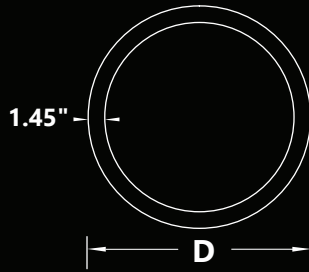

OPTIONS

- No Options*
- 90 CRI

*Leave Empty.

LUMEN OUTPUT:

Watts	30K	35K	40K
25W	2205 lm	2250 lm	2295 lm
50W	4410 lm	4500 lm	4590 lm
75W	6610 lm	6750 lm	6890 lm

Project:

Type:

SIZE:

Diameter		
Size	Outer Lit	Inner Lit
2 Feet	27.952 Inch	25.196 Inch
3 Feet	34.250 Inch	37.795 Inch
4 Feet	46.456 Inch	44.094 Inch

RADIANCE:

OUTER LIT

INNER LIT

MOUNTING:

SUSPENDED - CEILING CANOPY

SUSPENDED - STRAIGHT WIRE*