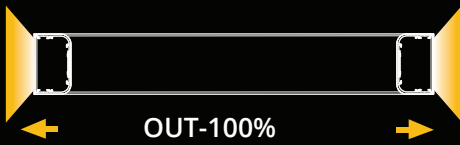

RADIANCE:

OUTER LIT