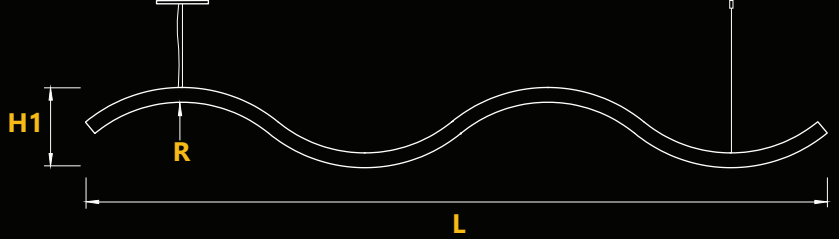

LUMEN OUTPUT W/FT:

Watts	30K	35K	40K
5W	440 lm	450 lm	460 lm
7W	618 lm	630 lm	642 lm
10W	882 lm	900 lm	918 lm

Project:

Type:

PROFILE:

3 Feet and 4 Feet

DIMENSIONS:

Profile	Size	Length	Height - H1	Radius - R
Width - W	3 Feet	37.03 Inch	7.87 Inch	15 Inch
	4 Feet	46.75 Inch	6.00 Inch	30 Inch
Height - H	6 Feet	73.00 Inch	7.87 Inch	15 Inch
	8 Feet	92.75 Inch	6.00 Inch	30 Inch

6 Feet and 8 Feet

SIZES AND CONFIGURATIONS:

3 Feet

4 Feet

6 Feet

8 Feet

4 Feet and 8 Feet - Combination

8 Feet - Combination