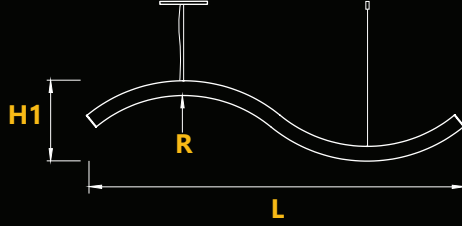

LUMEN OUTPUT W/FT:

Watts	30K	35K	40K
5W	440 lm	450 lm	460 lm
7W	618 lm	630 lm	642 lm
10W	882 lm	900 lm	918 lm

Project:

Type:

PROFILE:

3 Feet and 4 Feet

DIMENSIONS:

Profile	Size	Length	Height - H1	Radius - R
Width - W	3 Feet	37.03 Inch	7.87 Inch	15 Inch
	4 Feet	46.75 Inch	6.00 Inch	30 Inch
Height - H	6 Feet	73.00 Inch	7.87 Inch	15 Inch
	8 Feet	92.75 Inch	6.00 Inch	30 Inch