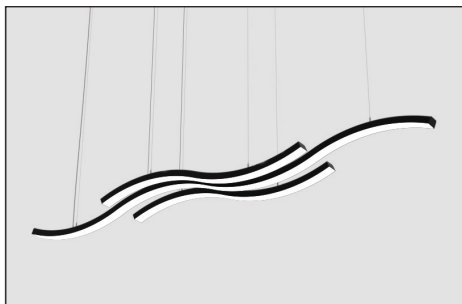

FEATURES:

- ✓ Architectural luminaire with direct lighting distribution.
- ✓ Light source: LED Tape.
- ✓ Diffused illumination is provided by high efficiency frosted opal lens.
- ✓ Sleek body of luminaire is made from curved aluminum profile.
- ✓ Extruded aluminum body comes with white, black or grey finish.
- ✓ Remote driver enclosure can be surface mounted or installed in a ceiling cavity. Standard enclosure size: 1.60"H x 3.75"W x 18.5"L.
- ✓ LED tape is rated for 60,000hrs. L80 with 90CRI.
- ✓ Has a proven record in office, commercial and retail installations.
- ✓ Custom modifications are available.
- ✓ ED luminaires are certified to CSA and UL Standards.

LUMEN OUTPUT W/FT:

Watts	30K	35K	40K
5W	440 lm	450 lm	460 lm
7W	618 lm	630 lm	642 lm
10W	882 lm	900 lm	918 lm

Project:

Type:

PROFILE:

3 Feet and 4 Feet

DIMENSIONS:

Profile	Size	Length	Height - H1	Radius - R
Width - W	3 Feet	37.03 Inch	7.87 Inch	15 Inch
	4 Feet	46.75 Inch	6.00 Inch	30 Inch
Height - H	6 Feet	73.00 Inch	7.87 Inch	15 Inch
	8 Feet	92.75 Inch	6.00 Inch	30 Inch

6 Feet and 8 Feet

SIZES AND CONFIGURATIONS:

3 Feet

4 Feet

6 Feet

8 Feet

4 Feet and 8 Feet - Combination

8 Feet - Combination