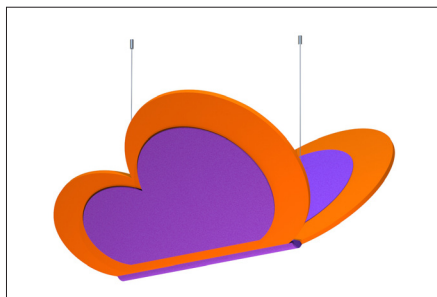

## SIZE:

H-Height	S-Size	W-Width
A - 0.5 Inch	2 Feet = 23.75 Inch	0.50 Inch
B - 4 Inch	3 Feet = 35.75 Inch	
C - 6 Inch	4 Feet = 47.75 Inch	

## STANDARD DESIGN:

FB - FLAT BAFFLE

OV - OPEN V-CUT

CR - CLOSED REGULAR

## CUSTOM DESIGN:

3D

CLOUD

LAYERING