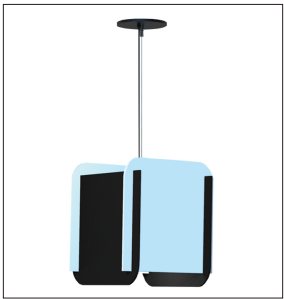

SIZE:

L - Length	W - Width	H - Height
12.00 Inch	12.00 Inch	12.00 Inch = 11.75 Inch
16.00 Inch	16.00 Inch	16.00 Inch = 15.75 Inch
24.00 Inch	24.00 Inch	24.00 Inch = 23.75 Inch

FINISHES:

(05/09)