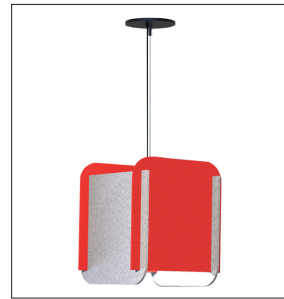

SIZE:

L - Length	W - Width	H - Height
12.00 Inch	12.00 Inch	12.00 Inch = 11.75 Inch
16.00 Inch	16.00 Inch	16.00 Inch = 15.75 Inch
24.00 Inch	24.00 Inch	24.00 Inch = 23.75 Inch

FINISHES:

(25/03)