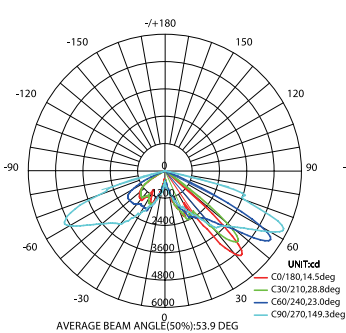

Ordering Information

Example: PPT30301-P1-V

Name	Watts	CCT	Voltage	Control	Installation	Distribution	Finish
PPT	30 - 30W	30 - 3000K	1 - 120-277V	Blank - None	P1 - 3" Tenon pole³	V - Type V⁴	Standard Blank - Black
	50 - 50W	40 - 4000K	2 - 347V	PC - Photoelectric Control		IV - Type IV	
	50 - 5000K	6 - 120-347V¹	7P - 7-Pin PE Receptacle²	III - Type III			
	75 - 75W		1 - 120-277V			II - Type II	
			2 - 347V				
			3 - 480V				
			6 - 347/480V¹				

Notes:

1. 347/480V is only available for 75W. If for 35W and 50W, it is 120-347V. Besides, 120-347V and 347/480V are not available for photoelectric control.
2. Shorting cap included.
3. 4"OD round pole adapter is available for accessory.
4. Type V is standard. Please contact Customer Service to check the lead time for other distributions.

* Standard Finish is Black. Please contact Customer Service for other finish.

Accessories

90660

MPT-4RPA-BK

4"OD round pole adapter

PT-WMB-BK

Wall mount bracket for post top

90228

PPT-GFL

4 pieces of glass frosted lens for pavilion LED post top

PHOTOMETRY

All published luminaire photometric testing performed to IESNA LM-79-08 standards by a NVLAP certified laboratory.

Type II