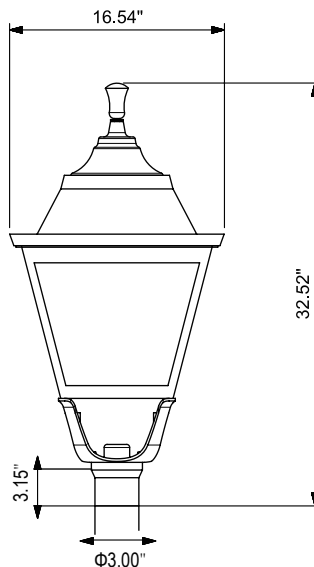

L70 - 127,000 Hours

Working Temperature

-40-104°F (-40-40°C)

Certifications

- cETLus
- IP65 rated
- DLC Listed
- RoHS compliant

SPECIFICATION

Max. Weight: 14.33 lbs

Effective Projected Area (EPA)
without four lens panels: 1.70ft²
with four lens panels: 2.76ft²