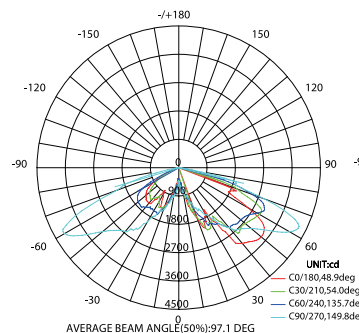

PPT-GFL

4 pieces of glass frosted lens for pavilion LED post top

PHOTOMETRY

All published luminaire photometric testing performed to IESNA LM-79-08 standards by a NVLAP certified laboratory.

Type II

Type III

Nominal Watts	Measured Watts	Lumen Output	CRI	CCT	Dist. Type	LPW Average
30W	29W	3250lm	>70	5000K	Type V	112
50W	50W	5750lm	>70	5000K	Type V	115
75W	76W	8740lm	>70	5000K	Type V	115

Lumen Ambient Temperature (LAT) Multipliers