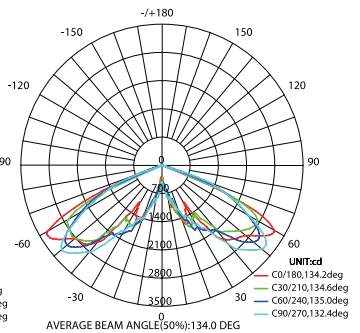

Ordering Information

Example: PPT30301-P1-V

Name	Watts	CCT	Voltage	Control	Installation	Distribution	Finish
PPT	30 - 30W	30 - 3000K	1 - 120-277V	Blank - None	P1 - 3" Tenon pole³	V - Type V⁴	Standard Blank - Black
	50 - 50W	40 - 4000K	2 - 347V	PC - Photoelectric Control		IV - Type IV	
	50 - 5000K	6 - 120-347V¹	7P - 7-Pin PE Receptacle²	III - Type III			
	75 - 75W		1 - 120-277V			II - Type II	
			2 - 347V				
			3 - 480V				
			6 - 347/480V¹				

Notes:

1. 347/480V is only available for 75W. If for 35W and 50W, it is 120-347V. Besides, 120-347V and 347/480V are not available for photoelectric control.
2. Shorting cap included.
3. 4"OD round pole adapter is available for accessory.
4. Type V is standard. Please contact Customer Service to check the lead time for other distributions.

* Standard Finish is Black. Please contact Customer Service for other finish.

Accessories

90660

MPT-4RPA-BK

4"OD round pole adapter

PT-WMB-BK

Wall mount bracket for post top

90228

PPT-GFL

4 pieces of glass frosted lens for pavilion LED post top

PHOTOMETRY

All published luminaire photometric testing performed to IESNA LM-79-08 standards by a NVLAP certified laboratory.

Type V