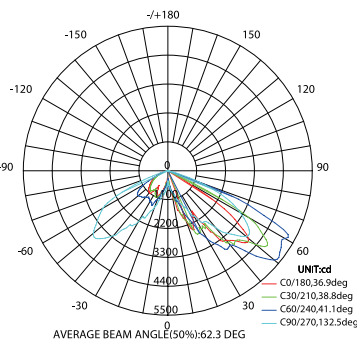

PPT-GFL

4 pieces of glass frosted lens for pavilion LED post top

PHOTOMETRY

All published luminaire photometric testing performed to IESNA LM-79-08 standards by a NVLAP certified laboratory.

Type II

Type III

Type IV

Type V

Pavilion WITH Glass Frosted Lens

Pavilion WITH Photocontrol

Pavilion WITH Wall Mount Bracket

PERFORMANCE DATA

LUMEN OUTPUT

Lumen values are measured by third party certified laboratories performed in accordance with IESNA LM-79-08 as well as Lighting Facts listed.

Nominal Watts	Measured Watts	Lumen Output	CRI	CCT	Dist. Type	LPW Average
30W	29W	3250lm	>70	5000K	Type V	112
50W	50W	5750lm	>70	5000K	Type V	115
75W	76W	8740lm	>70	5000K	Type V	115

Lumen Ambient Temperature (LAT) Multipliers