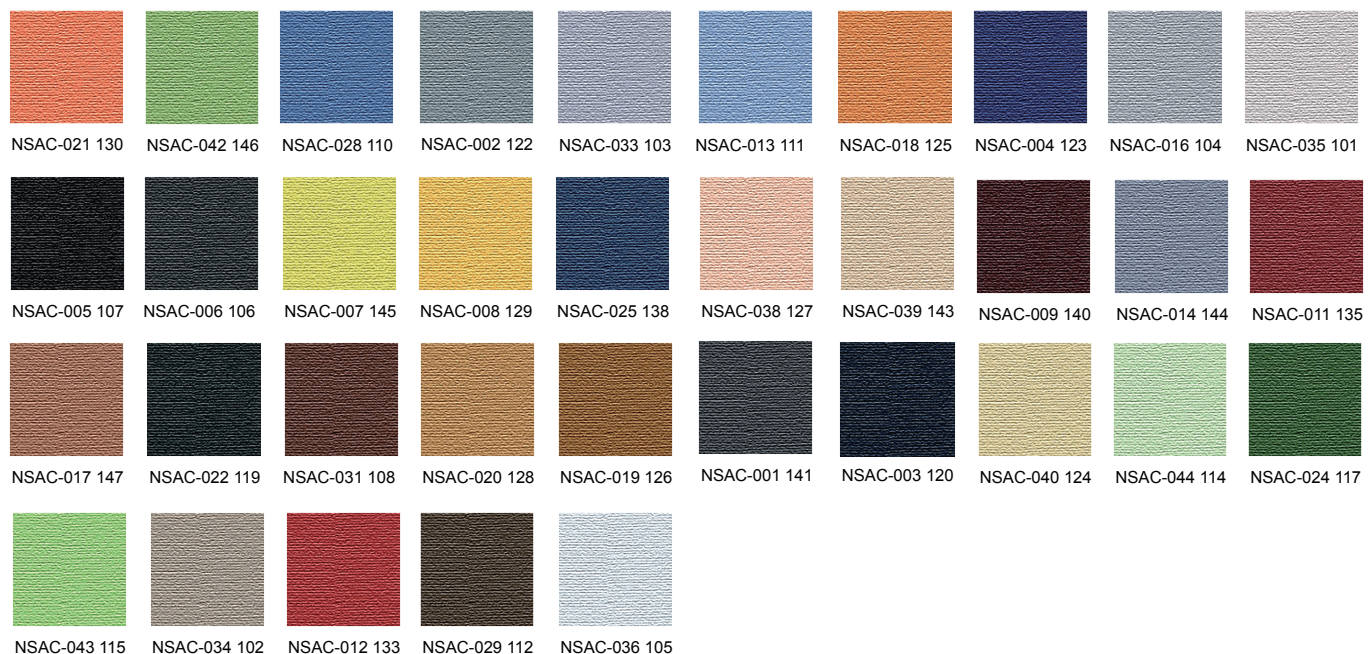

### 9. Frame Finish

**WH** - White

\* White finish frame is standard. Custom colors might be available for an additional fee. Please check with Customer Service for more information.

### 10. Acoustic Color

\* The standard acoustic colors include: NSAC-021 130, NSAC-042 146, NSAC-028 110, NSAC-002 122, NSAC-033 103. Other acoustic colors might be available for an additional fee. Please check with Customer Service for more information.