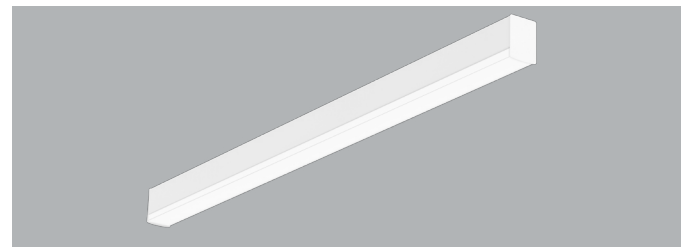

Approvals

- ETL Listed.
- Suitable for Damp Location

Dimensions