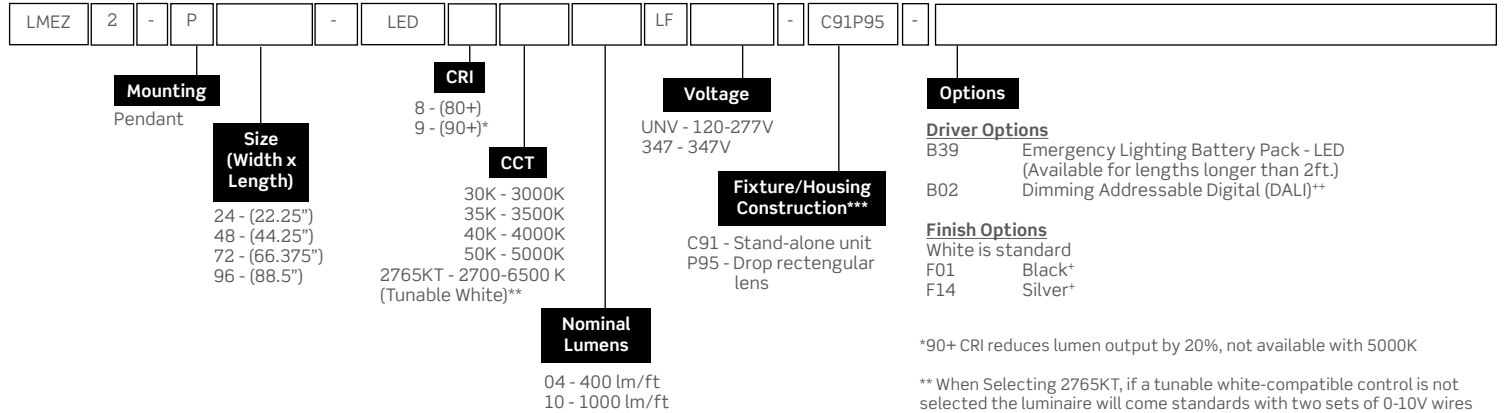

LMEZ 2 - DROP LENS

LED - Suspended Linear Direct Luminaire with Drop-Rectangular Lens

Project:	Catalogue #:	Type:
Notes:		

Order Key

EXAMPLE: LMEZ2-P48-LED835K0410LFUNV-C91P95