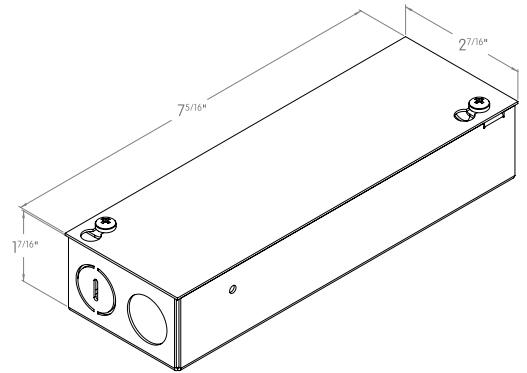

REMODEL HOUSING