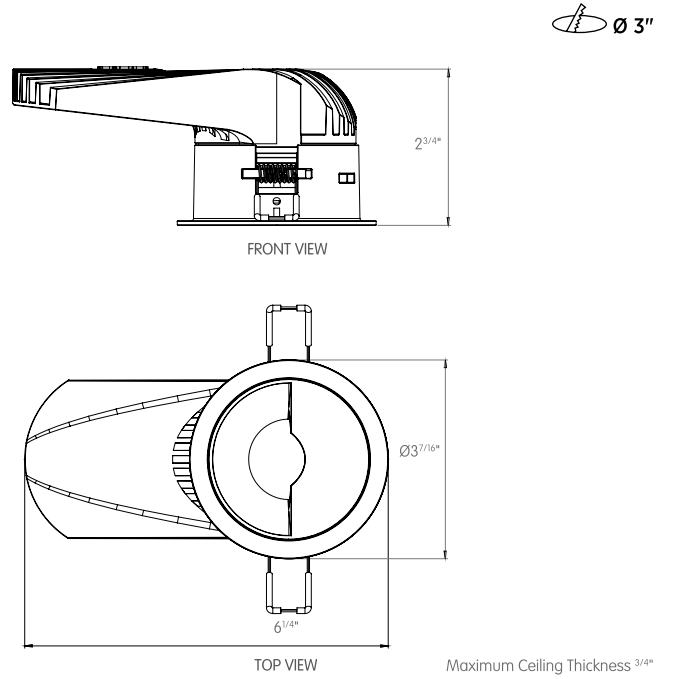

MOUNTING FLEXIBILITY

TRIM TORSION SPRINGS