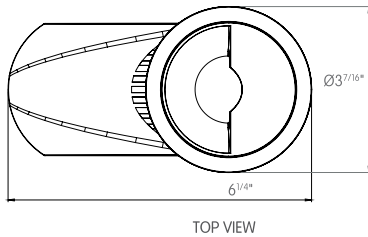

Code example: **C3-G**R1W-L10R-WW-M827-9-0

TOP VIEW

FRONT VIEW

Series	Mounting	Trim Color	Output ¹	Voltage	Control
C3-G	R1 Round Trim	W White	L 9W (1016lm)	1 120V	0 Non-Dim
	R2 Round Trim with Constant Force Spring	B Black	M 11W (1219lm)	U² Universal 120V to 277V	1 0-10 to 1%
		S Grey	H 13W (1422lm)		2 0-10 fade-off
		X Custom			D Dali
					P Phase ELV & Triac
					L Lutron
					X DMX