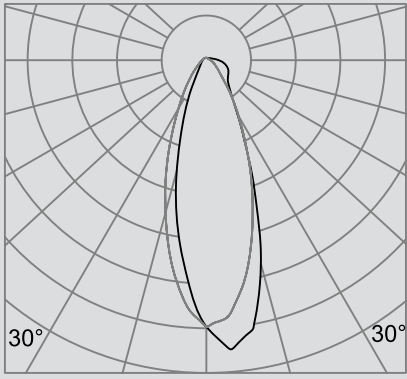

Consult factory for lead-times.

Bold Lighting reserves the right to make technical changes without notice.

OPTICAL FLEXIBILITY

Photometric data: Type C Polar Curves

Wallwash Distribution

Max. 1,825 cd

1,000 lm