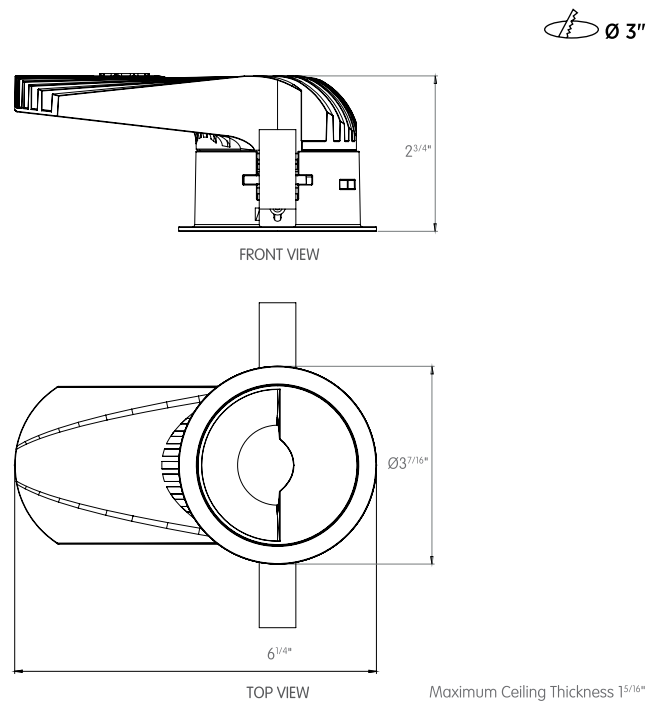

TRIM CONSTANT FORCE SPRINGS

CCC Certified
to GB7000

JA8 Certified
to Title 24
standards

Bold Lighting
4710 Ecton Dr. Unit F & G, Marietta, GA 30066, USA
info@boldlighting.us www.boldlighting.us t: +1-678-903-4061