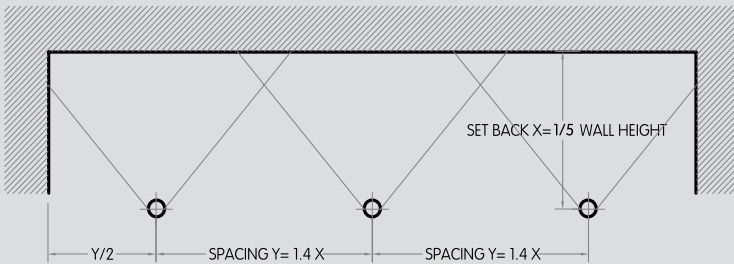

Wallwasher optimal spacing

Plan View