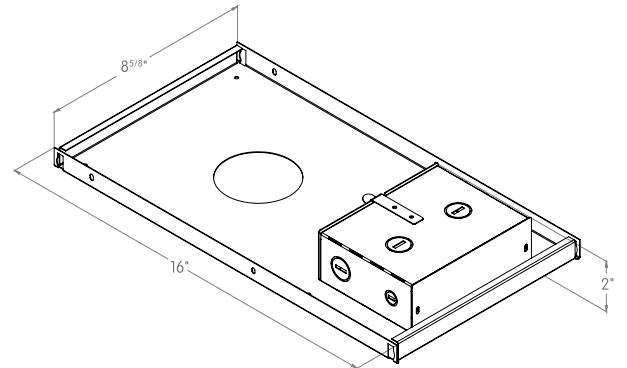

Wallwasher optimal spacing

Plan View

REMODEL HOUSING

NON-IC HOUSING

IC HOUSING & AIRTIGHT

CCC Certified to GB7000

JA8 Certified to Title 24 standards

Bold Lighting
4710 Ecton Dr. Unit F & G, Marietta, GA 30066, USA
info@boldlighting.us www.boldlighting.us t: +1-678-903-4061