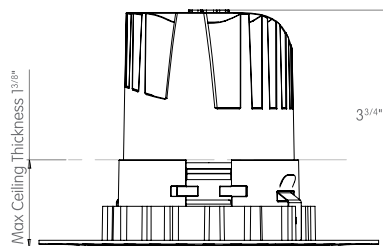

Ø 3"

FRONT VIEW

TOP VIEW

TRIM CONSTANT FORCE SPRINGS

Ø 3"

FRONT VIEW

TOP VIEW

TRIMLESS

Ø 3 1/2"

FRONT VIEW

TOP VIEW

MILLWORK

Ø 3"

FRONT VIEW

TOP VIEW

CCC Certified to GB7000