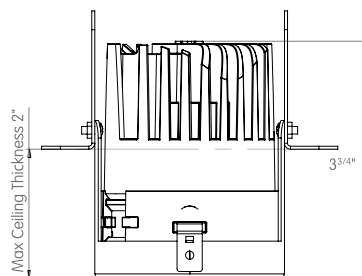

Ø 3"

FRONT VIEW

TOP VIEW

TRIM CONSTANT FORCE SPRINGS

Ø 3"

FRONT VIEW

TOP VIEW

TRIMLESS

Ø 3 1/2"

FRONT VIEW

TOP VIEW

MILLWORK

Ø 3"

FRONT VIEW

TOP VIEW

CCC Certified to GB7000