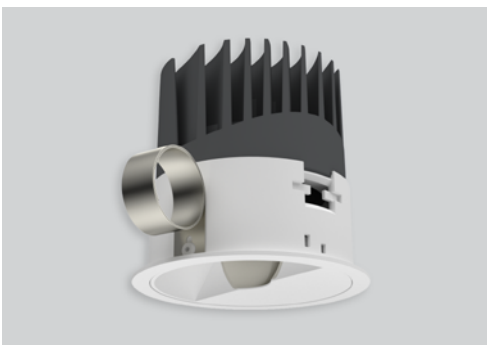

Ø 3"

FRONT VIEW

TOP VIEW

TRIM CONSTANT FORCE SPRINGS

Ø 3"

FRONT VIEW

TOP VIEW

TRIMLESS