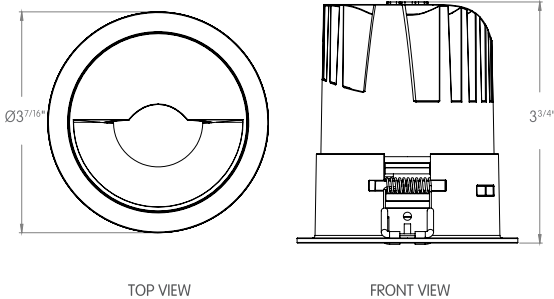

Code example: **C3-W**R1W-L10R-WW-M827-9-0

Series	Mounting	Trim Color	Output ¹	Voltage	Control
C3-W	R1 Round Trim	W White	L 9W (635lm)	1 120V	0 Non-Dim
	R0 Round Trimless	B Black	M 11W (762lm)	U² Universal 120V to 277V	1 0-10 to 1%
	R2 Round Trim with Constant Force Spring	S Grey	H 13W (889lm)		2 0-10 fade-off
	R3 Round Millwork	X Custom			D Dali
					P Phase ELV & Triac
					L Lutron
					X DMX