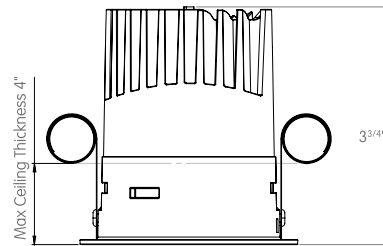

Ø 3"

FRONT VIEW

TOP VIEW

TRIM CONSTANT FORCE SPRINGS

Ø 3"

FRONT VIEW

TOP VIEW

TRIMLESS

Ø 3 1/2"

FRONT VIEW

TOP VIEW

MILLWORK

Ø 3"

FRONT VIEW

TOP VIEW

CCC Certified to GB7000