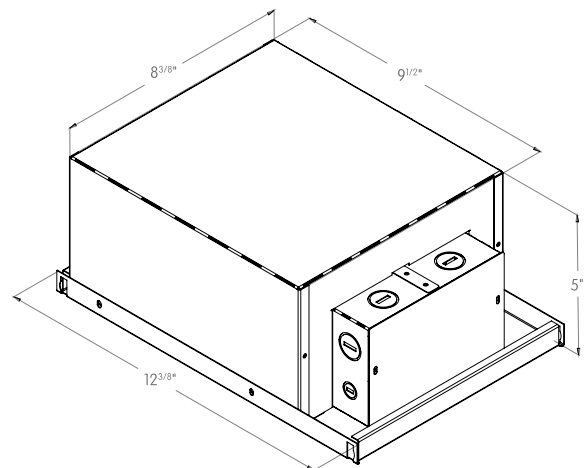

IC HOUSING & AIRTIGHT

CCC Certified to GB7000

JA8 Certified to Title 24 standards