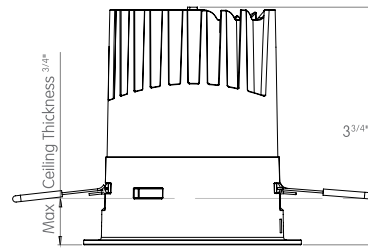

Ø 3"

FRONT VIEW

TOP VIEW

TRIM CONSTANT FORCE SPRINGS

Ø 3"

FRONT VIEW

TOP VIEW

TRIMLESS