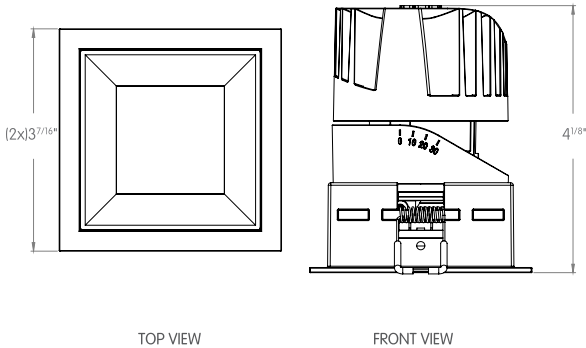

Code example: **C3-Z**S1W-L10R-WW-Z827-9-0

Series	Mounting	Trim Color	Output <sup>1</sup>	Voltage	Control
<b>C3-Z</b>	<b>S1</b> Square Trim	<b>W</b> White	<b>L</b> 9W (901lm)	<b>1</b> 120V	<b>0</b> Non-Dim
	<b>S0</b> Square Trimless	<b>B</b> Black	<b>M</b> 11W (1030lm)	<b>U<sup>2</sup></b> Universal 120V to 277V	<b>1</b> 0-10 to 1%
	<b>S2</b> Square Trim with Constant Force Spring	<b>S</b> Grey <b>X</b> Custom	<b>H</b> 13W (1212lm)		<b>2</b> 0-10 fade-off
	<b>S3</b> Square Millwork				<b>D</b> Dali <b>P</b> Phase ELV & Triac <b>L</b> Lutron <b>X</b> DMX