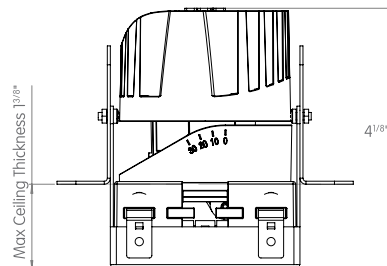

MILLWORK

3x3"

FRONT VIEW