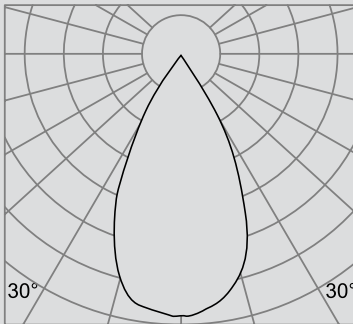

## Photometric data: Type C Polar Curves

### Zoomable Distribution 15° - 50°

15°

Max. 6,425cd

1,000lm

50°

Max. 1,385cd

1,000lm