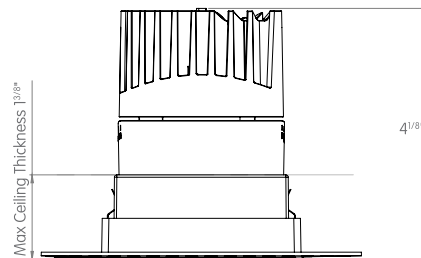

## TRIM TORSION SPRINGS

 3x3"

FRONT VIEW

TOP VIEW

## TRIM CONSTANT FORCE SPRINGS

 3x3"

FRONT VIEW

TOP VIEW

## TRIMLESS

 3 1/2" x 3 1/2"

FRONT VIEW

TOP VIEW