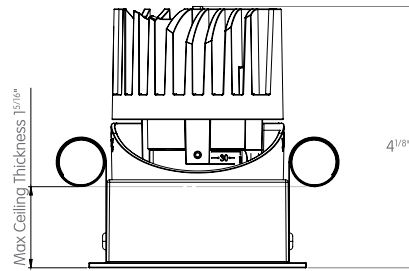

## TRIM TORSION SPRINGS

 3x3"

FRONT VIEW

TOP VIEW

## TRIM CONSTANT FORCE SPRINGS

 3x3"

FRONT VIEW

TOP VIEW

## TRIMLESS

 3 1/2" x 3 1/2"

FRONT VIEW

TOP VIEW