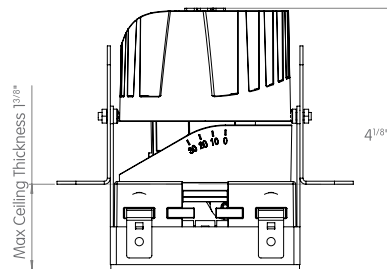

MILLWORK

3x3"

FRONT VIEW