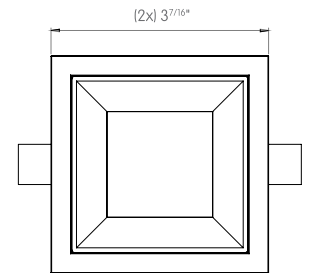

MOUNTING FLEXIBILITY

TRIM TORSION SPRINGS

3x3"

TRIM CONSTANT FORCE SPRINGS

3x3"

TOP VIEW

TRIMLESS

3 1/2" x 3 1/2"

MILLWORK

3x3"

CCC Certified to GB7000

JA8 Certified to Title 24 standards

Bold Lighting
4710 Ecton Dr. Unit F & G, Marietta, GA 30066, USA
info@boldlighting.us www.boldlighting.us t: +1-678-903-4061