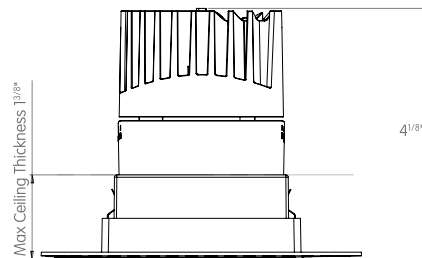

## TRIM TORSION SPRINGS

 3x3"

FRONT VIEW

TOP VIEW

## TRIM CONSTANT FORCE SPRINGS

 3x3"

FRONT VIEW

TOP VIEW

## TRIMLESS

 3 1/2" x 3 1/2"

FRONT VIEW

TOP VIEW