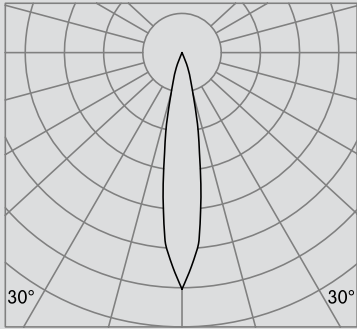

Notes:

- <sup>1</sup> Denotes output at 3000K CRI 80, unless otherwise noted.
- <sup>2</sup> Not applicable for ELV dimming.
- <sup>3</sup> Chicago Plenum rated.
- <sup>4</sup> Dim-to-Warm only available in CRI +90.
- <sup>5</sup> Tunable White available in 0-10V, DMX and DALI.
- <sup>6</sup> Diffuse lenses available in different angles.
- <sup>7</sup> Elliptical lenses available in different angles.

Consult factory for lead-times.  
Bold Lighting reserves the right to make technical changes without notice.

**OPTICAL FLEXIBILITY**

Photometric data: Type C Polar Curves

Narrow Distribution 12°

Max. 7,550cd 1,000lm