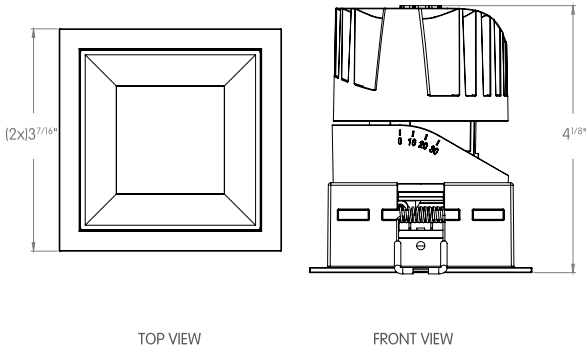

Code example: **C3-A** S1W-L10R-WW-S827-9-0

Series	Mounting	Trim Color	Output <sup>1</sup>	Voltage	Control
<b>C3-A</b>	<b>S1</b> Square Trim	<b>W</b> White	<b>L</b> 9W (1016lm)	<b>1</b> 120V	<b>0</b> Non-Dim
	<b>S0</b> Square Trimless	<b>B</b> Black	<b>M</b> 11W (1219lm)	<b>U</b> <sup>2</sup> Universal 120V to 277V	<b>1</b> 0-10 to 1%
	<b>S2</b> Square Trim with Constant Force Spring	<b>S</b> Grey	<b>H</b> 13W (1422lm)		<b>2</b> 0-10 fade-off
	<b>S3</b> Square Millwork	<b>X</b> Custom			<b>D</b> Dali
					<b>P</b> Phase ELV & Triac
					<b>L</b> Lutron
					<b>X</b> DMX