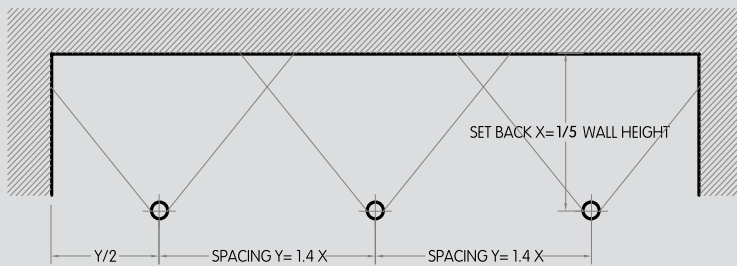

Wallwasher optimal spacing

Plan View