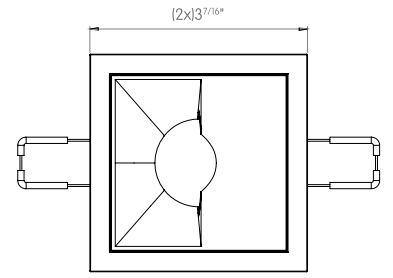

 3x3"

FRONT VIEW

TOP VIEW

TRIM CONSTANT FORCE SPRINGS

 3x3"

FRONT VIEW

TOP VIEW

TRIMLESS