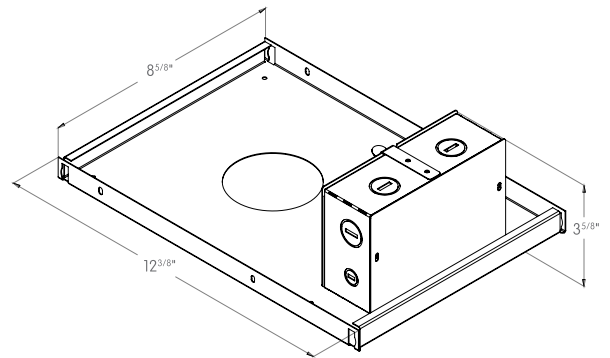

NON-IC HOUSING