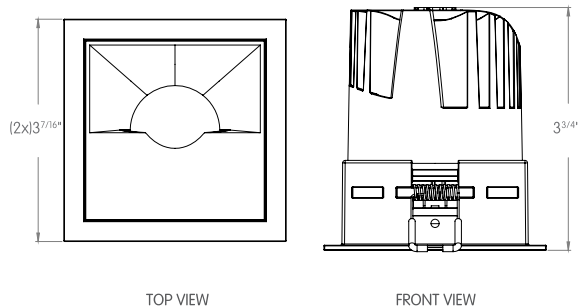

Code example: **C3-W** S1W - L10R - WW - M 8 2 7 - 9 - 0

Series	Mounting	Trim Color	Output ¹	Voltage	Control
C3-W	S1 Square Trim	W White	L 9W (635lm)	1 120V	0 Non-Dim
	S0 Square Trimless	B Black	M 11W (762lm)	U² Universal 120V to 277V	1 0-10 to 1%
	S2 Square Trim with Constant Force Spring	S Grey	H 13W (889lm)		2 0-10 fade-off
	S3 Square Millwork	X Custom			D Dali
					P Phase ELV & Triac
					L Lutron
					X DMX