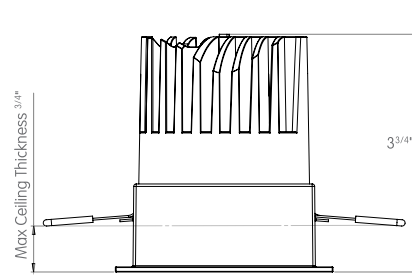

 3x3"

FRONT VIEW

TOP VIEW

TRIM CONSTANT FORCE SPRINGS

 3x3"

FRONT VIEW

TOP VIEW

TRIMLESS