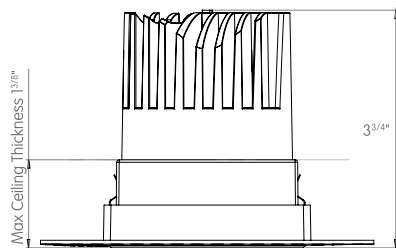

 3x3"

FRONT VIEW

TOP VIEW

TRIM CONSTANT FORCE SPRINGS

 3x3"

FRONT VIEW

TOP VIEW

TRIMLESS