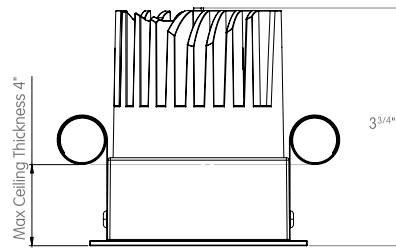

 3x3"

FRONT VIEW

TOP VIEW

TRIM CONSTANT FORCE SPRINGS

 3x3"

FRONT VIEW

TOP VIEW

TRIMLESS