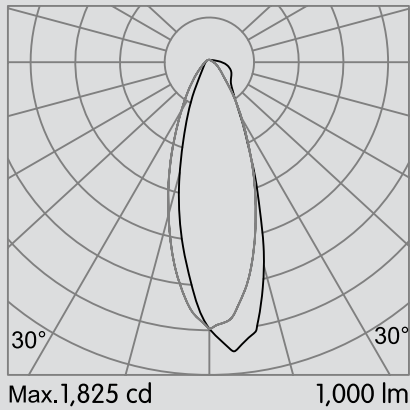

Consult factory for lead-times.

Bold Lighting reserves the right to make technical changes without notice.

OPTICAL FLEXIBILITY

Photometric data: Type C Polar Curves

Wallwash Distribution

Wallwasher optimal spacing