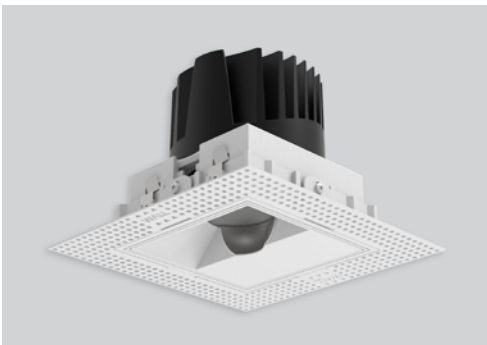

Spec-grade performance LED downlights. Optimal for hospitality, commercial, high-end residential and corporate projects.

The Chameleon S3 downlights offer a high output, precise optics, a wide range of mounting options, reflector finishes, and optical accessories.

 3x3"

FRONT VIEW

TOP VIEW

TRIM CONSTANT FORCE SPRINGS

 3x3"

FRONT VIEW

TOP VIEW

TRIMLESS