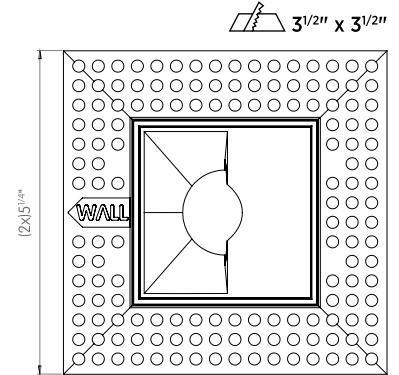

MOUNTING FLEXIBILITY

TRIM TORSION SPRINGS

3x3"

TRIM CONSTANT FORCE SPRINGS

3x3"

TRIMLESS

TOP VIEW

MILLWORK

3x3"

CCC Certified to GB7000

JA8 Certified to Title 24 standards

Bold Lighting
4710 Ecton Dr. Unit F & G, Marietta, GA 30066, USA
info@boldlighting.us www.boldlighting.us t: +1-678-903-4061