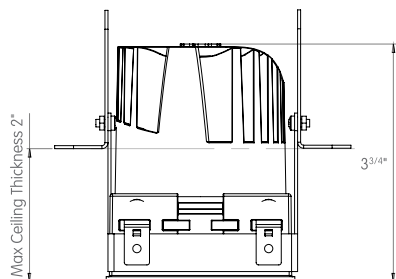

MILLWORK

3x3"

FRONT VIEW