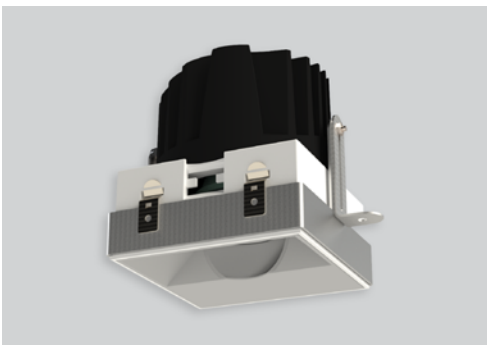

MILLWORK

3x3"

FRONT VIEW