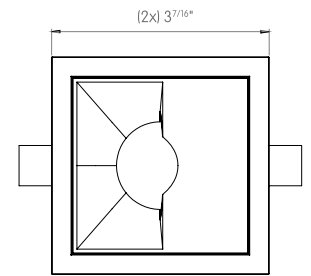

 3x3"

FRONT VIEW

TOP VIEW

TRIM CONSTANT FORCE SPRINGS

 3x3"

FRONT VIEW

TOP VIEW

TRIMLESS