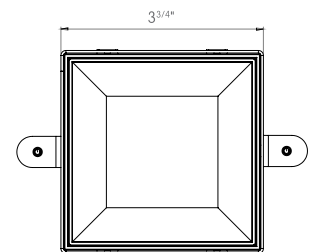

TOP VIEW

CCC Certified
to GB7000

JA8 Certified
to Title 24
standards

Bold Lighting
4710 Ecton Dr. Unit F & G, Marietta, GA 30066, USA
info@boldlighting.us www.boldlighting.us t: +1-678-903-4061