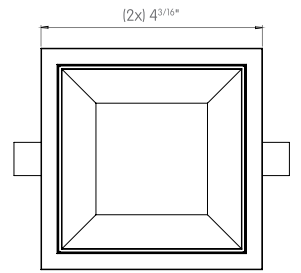

MOUNTING FLEXIBILITY

TRIM TORSION SPRINGS

3 7/8" x 3 7/8"

TRIM CONSTANT FORCE SPRINGS

3 7/8" x 3 7/8"

TOP VIEW

TRIMLESS

4 1/4" x 4 1/4"

MILLWORK

3 7/8" x 3 7/8"

CCC Certified
to GB7000

JA8 Certified
to Title 24
standards

Bold Lighting
4710 Ecton Dr. Unit F & G, Marietta, GA 30066, USA
info@boldlighting.us www.boldlighting.us t: +1-678-903-4061