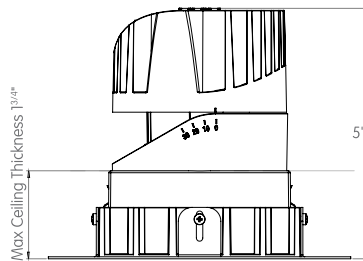

## TRIM TORSION SPRINGS

FRONT VIEW

 3 7/8" x 3 7/8"

TOP VIEW

## TRIM CONSTANT FORCE SPRINGS

FRONT VIEW

 3 7/8" x 3 7/8"

TOP VIEW

## TRIMLESS

FRONT VIEW

 4 1/4" x 4 1/4"

TOP VIEW