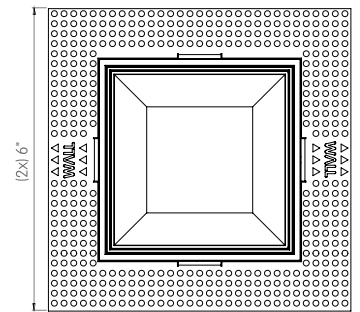

## TRIM TORSION SPRINGS

FRONT VIEW

 3 7/8" x 3 7/8"

TOP VIEW

## TRIM CONSTANT FORCE SPRINGS

FRONT VIEW

 3 7/8" x 3 7/8"

TOP VIEW

## TRIMLESS

FRONT VIEW

 4 1/4" x 4 1/4"

TOP VIEW