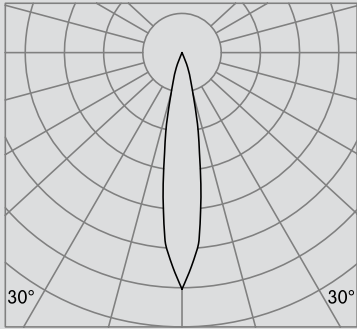

Notes:

- <sup>1</sup> Denotes output at 3000K CRI 80, unless otherwise noted.
- <sup>2</sup> Not applicable for ELV dimming.
- <sup>3</sup> Chicago Plenum rated.
- <sup>4</sup> Dim-to-Warm only available in CRI +90.
- <sup>5</sup> Tunable White available in 0-10V, DMX and DALI.
- <sup>6</sup> Diffuse lenses available in different angles.
- <sup>7</sup> Elliptical lenses available in different angles.

Consult factory for lead-times.  
Bold Lighting reserves the right to make technical changes without notice.

**OPTICAL FLEXIBILITY**

Photometric data: Type C Polar Curves

Narrow Distribution 12°

Max. 7,550cd 1,000lm

## TRIMLESS

FRONT VIEW

 4 1/4" x 4 1/4"

TOP VIEW