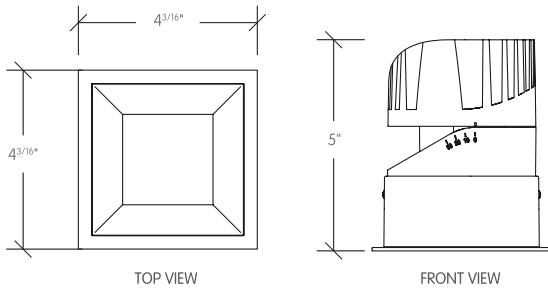

Code example: **C4-A**S1W-L10R-WW-S827-9-0

Series	Mounting	Trim Color	Output <sup>1</sup>	Voltage	Control
<b>C4-A</b>	<b>S1</b> Square Trim	<b>W</b> White	<b>L</b> 10W (1108lm)	<b>1</b> 120V	<b>0</b> Non-Dim
	<b>S0</b> Square Trimless	<b>B</b> Black	<b>M</b> 12W (1345lm)		<b>U</b> <sup>2</sup> Universal 120V to 277V
	<b>S2</b> Square Trim with Constant Force Spring	<b>S</b> Grey	<b>H</b> 18W (1681lm)	<b>2</b> 0-10 fade-off	
	<b>S3</b> Square Millwork	<b>X</b> Custom	<b>V</b> 22W (2749lm)	<b>D</b> Dali	
					<b>P</b> Phase ELV & Triac
				<b>L</b> Lutron	
				<b>X</b> DMX	

## TRIMLESS

FRONT VIEW

 4 1/4" x 4 1/4"

TOP VIEW