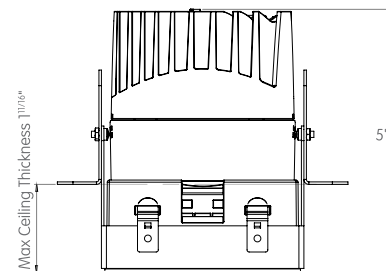

## TRIM CONSTANT FORCE SPRINGS

FRONT VIEW

 3 7/8" x 3 7/8"

TOP VIEW

## TRIMLESS

FRONT VIEW

 4 1/4" x 4 1/4"

TOP VIEW

## MILLWORK

FRONT VIEW

 3 7/8" x 3 7/8"

TOP VIEW

CCC Certified  
to GB7000

JA8 Certified  
to Title 24  
standards

**Bold Lighting**  
4710 Ecton Dr. Unit F & G, Marietta, GA 30066, USA  
info@boldlighting.us www.boldlighting.us t: +1-678-903-4061