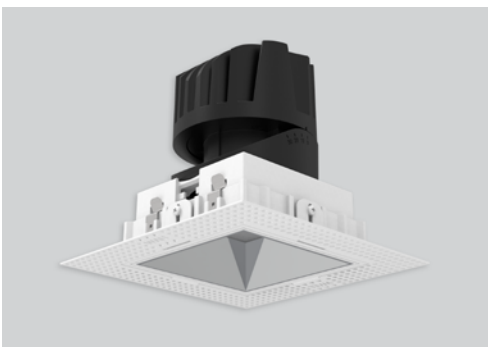

## TRIM CONSTANT FORCE SPRINGS

FRONT VIEW

 3 7/8" x 3 7/8"

TOP VIEW

## TRIMLESS

FRONT VIEW

 4 1/4" x 4 1/4"

TOP VIEW