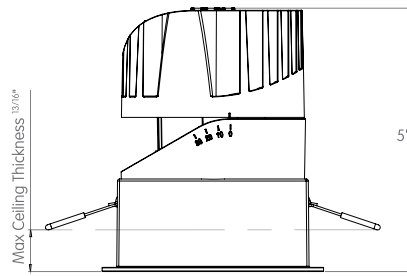

## TRIM TORSION SPRINGS

FRONT VIEW

 3 7/8" x 3 7/8"

TOP VIEW