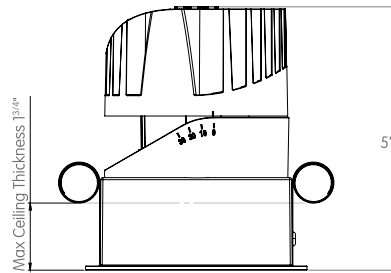

## TRIM TORSION SPRINGS

FRONT VIEW

 3 7/8" x 3 7/8"

TOP VIEW

## TRIM CONSTANT FORCE SPRINGS

FRONT VIEW

 3 7/8" x 3 7/8"

TOP VIEW

## TRIMLESS

FRONT VIEW

 4 1/4" x 4 1/4"

TOP VIEW