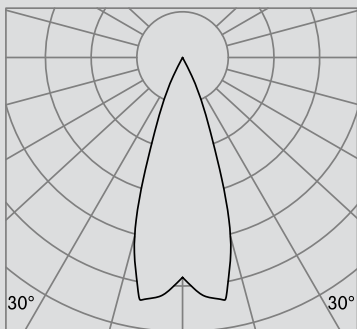

Flood Distribution 36°

Max. 2,720cd 1,000lm

Notes:
Other beam distribution available on demand.
Please consult factory.