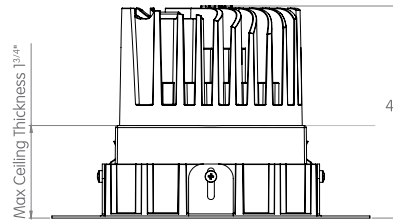

 3 7/8" x 3 7/8"

FRONT VIEW

TOP VIEW

TRIM CONSTANT FORCE SPRINGS

 3 7/8" x 3 7/8"

FRONT VIEW

TOP VIEW

TRIMLESS

 4 1/4" x 4 1/4"

FRONT VIEW

TOP VIEW

MILLWORK

 3 7/8" x 3 7/8"

FRONT VIEW

TOP VIEW

CCC Certified
to GB7000