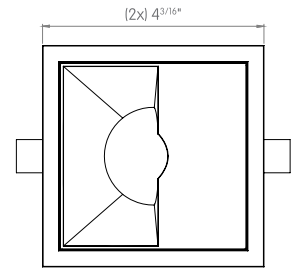

 3 7/8" x 3 7/8"

FRONT VIEW

TOP VIEW

TRIM CONSTANT FORCE SPRINGS

 3 7/8" x 3 7/8"

FRONT VIEW

TOP VIEW

TRIMLESS

 4 1/4" x 4 1/4"

FRONT VIEW

TOP VIEW

MILLWORK

 3 7/8" x 3 7/8"

FRONT VIEW

TOP VIEW

CCC Certified
to GB7000