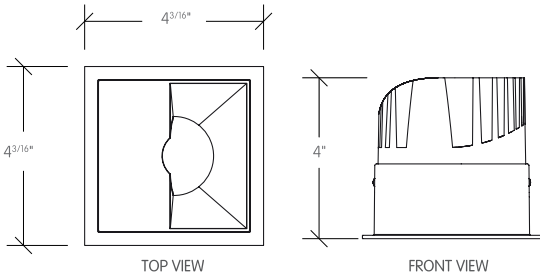

Code example: **C4-W**S1W-L10R-WW-M827-9-0

| Series | Mounting | Trim Color | Output ¹ | Voltage | Control |
|-------------|--|-----------------|-----------------------|---|----------------------------|
| C4-W | S1 Square Trim | W White | L 10W (1108lm) | U ² Universal 120V to 277V | 0 Non-Dim |
| | S0 Square Trimless | B Black | M 12W (1345lm) | | 1 0-10 to 1% |
| | S2 Square Trim with Constant Force Spring | S Grey | H 18W (1681lm) | | 2 0-10 fade-off |
| | | X Custom | V 22W (1718lm) | | D Dali |
| | S3 Square Millwork | | | | P Phase ELV & Triac |
| | | | | | L Lutron |
| | | | | | X DMX |

 3 7/8" x 3 7/8"

FRONT VIEW

TOP VIEW

TRIM CONSTANT FORCE SPRINGS

 3 7/8" x 3 7/8"

FRONT VIEW

TOP VIEW

TRIMLESS