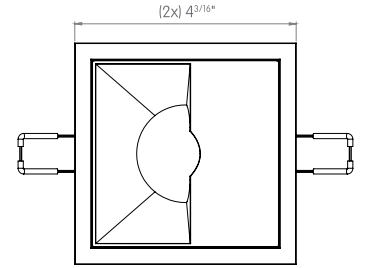

 3 7/8" x 3 7/8"

FRONT VIEW

TOP VIEW

TRIM CONSTANT FORCE SPRINGS

 3 7/8" x 3 7/8"

FRONT VIEW

TOP VIEW

TRIMLESS