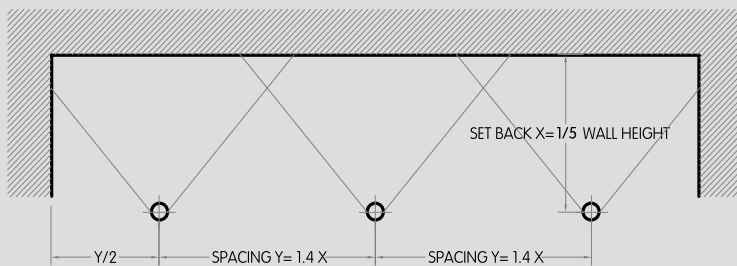

Wallwasher optimal spacing

Plan View