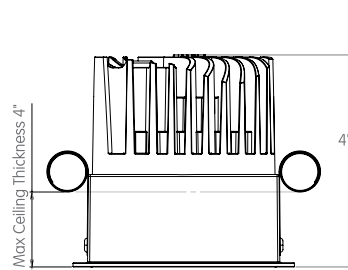

 3 7/8" x 3 7/8"

FRONT VIEW

TOP VIEW

TRIM CONSTANT FORCE SPRINGS

 3 7/8" x 3 7/8"

FRONT VIEW

TOP VIEW

TRIMLESS