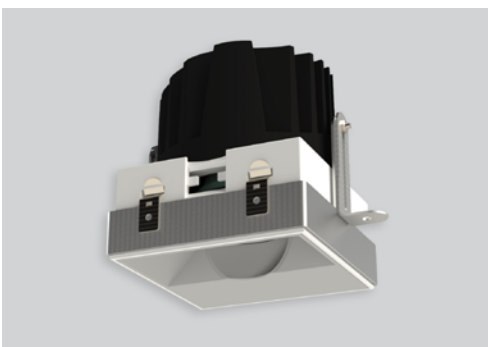

MOUNTING FLEXIBILITY

TRIM TORSION SPRINGS

3 7/8" x 3 7/8"

TRIM CONSTANT FORCE SPRINGS

3 7/8" x 3 7/8"

TRIMLESS

4 1/4" x 4 1/4"

MILLWORK

3 7/8" x 3 7/8"

CCC Certified
to GB7000

JA8 Certified
to Title 24
standards

Bold Lighting
4710 Ecton Dr. Unit F & G, Marietta, GA 30066, USA
info@boldlighting.us www.boldlighting.us t: +1-678-903-4061