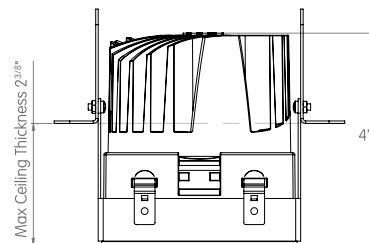

 3 7/8" x 3 7/8"

FRONT VIEW

TOP VIEW

TRIM CONSTANT FORCE SPRINGS

 3 7/8" x 3 7/8"

FRONT VIEW

TOP VIEW

TRIMLESS

 4 1/4" x 4 1/4"

FRONT VIEW

TOP VIEW

MILLWORK

 3 7/8" x 3 7/8"

FRONT VIEW

TOP VIEW

CCC Certified
to GB7000