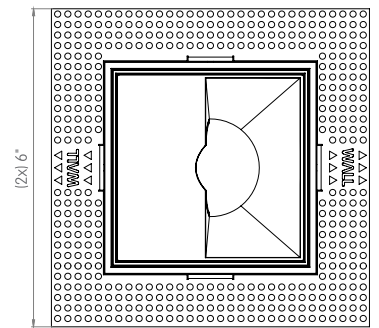

 3 7/8" x 3 7/8"

FRONT VIEW

TOP VIEW

TRIM CONSTANT FORCE SPRINGS

 3 7/8" x 3 7/8"

FRONT VIEW

TOP VIEW

TRIMLESS

 4 1/4" x 4 1/4"

FRONT VIEW

TOP VIEW

MILLWORK

 3 7/8" x 3 7/8"

FRONT VIEW

TOP VIEW

CCC Certified
to GB7000