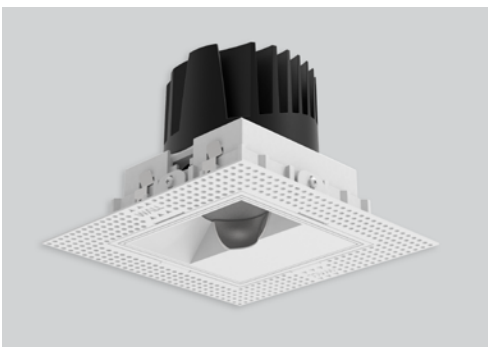

 3 7/8" x 3 7/8"

FRONT VIEW

TOP VIEW

TRIM CONSTANT FORCE SPRINGS

 3 7/8" x 3 7/8"

FRONT VIEW

TOP VIEW

TRIMLESS