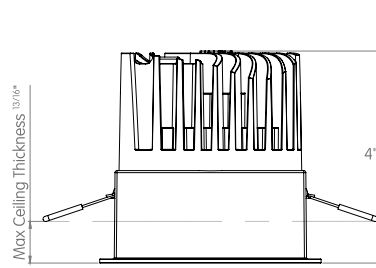

 3 7/8" x 3 7/8"

FRONT VIEW

TOP VIEW

TRIM CONSTANT FORCE SPRINGS

 3 7/8" x 3 7/8"

FRONT VIEW

TOP VIEW

TRIMLESS